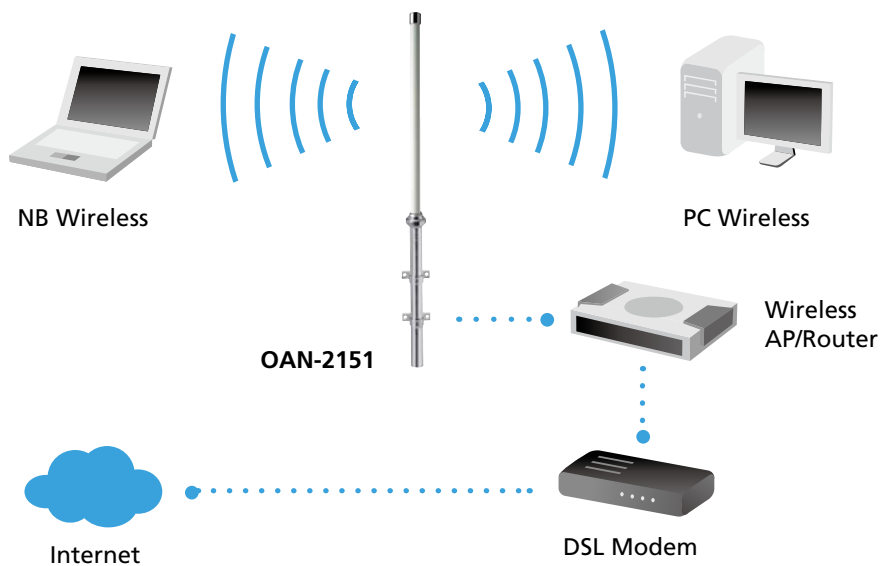

Technical Specification

Electrical Specification
Frequency Band 2.4GHz-2.5GHz
Gain 15dBi
VSWR ≤1.5
Polarization Vertical
Horizontal Beam width 360°
Impedance 50Ω
Connector Fixed N Female
Admitted Power 50W
Antenna Type Collinear Environmental & Mechanical Characteristic

Environmental & Mechanical Characteristic
Survival Wind Speed 216km/hr
Operating Temperature -40°C ~ + 80°C
Antenna Length 1860mm
Antenna Diameter 51mm
Weight 1.8kg
Random Material White Fiberglass Clamps U-Bolt

Product Diagram

Order Information

OAN-2151: 15dBi Omni-Directional Outdoor Antenna

Package Contents

OAN-2151, Mast Mounting Kits

Optional Accessories

ANC-4230
400 Series N plug to N plug Cable 3m

ANC-2210
200 Series N plug to N plug Cable 1m

ANC-2310
200 Series N plug to RPSMA plug Cable 1m

ANA-6100
6GHz Outdoor Arrester

ANA-3100
3GHz Outdoor Arrester

ANC-2330
200 Series N plug to RPSMA plug Cable 3m

All mentioned brand names are registered trademarks and property of their owners. Technical specifications are subject to change without notice.