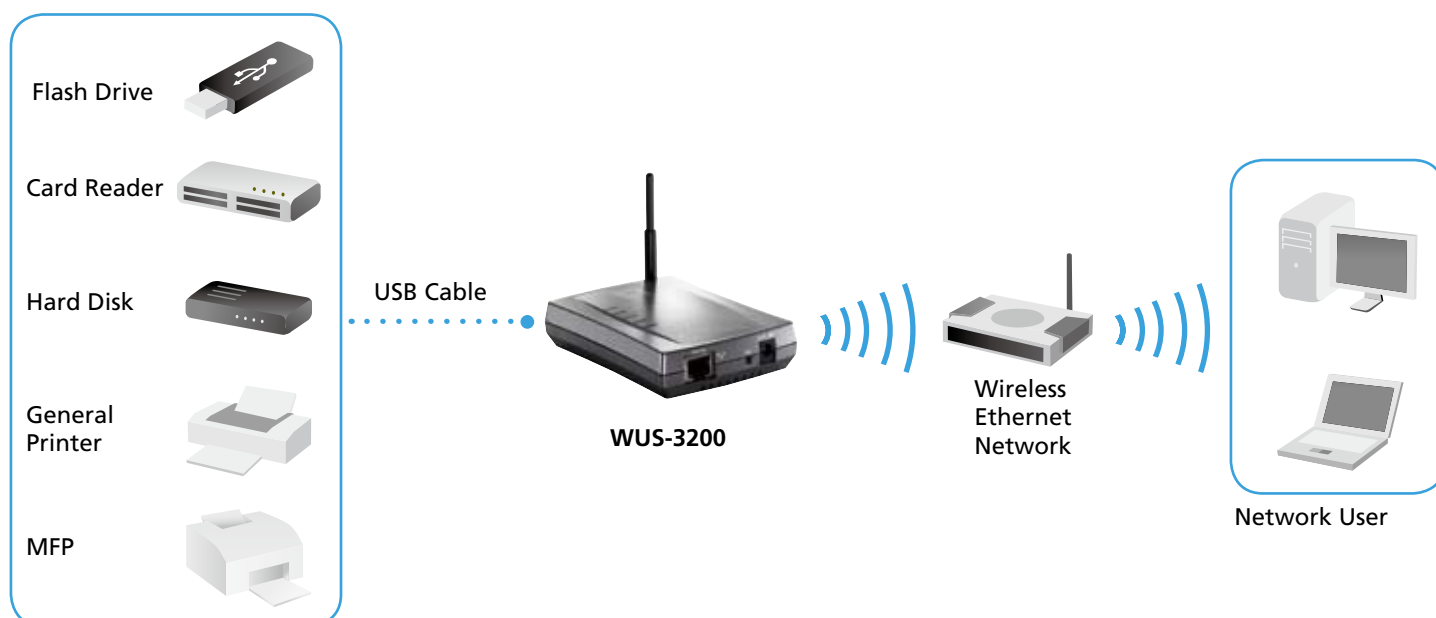

Technical Specification

Processor

DC R3201 32Bits RISC microprocessor, operating at 133MHz

Memory

2 Mbytes Flash Memory
8 Mbytes RAM

Network Interface

1 x 10/100 Mbps RJ-45 LAN port
2 x USB 2.0 Full-speed host ports

Print Server Supported Systems

Microsoft Windows 2000/2003/XP/Vista

File Server Supported Systems

- Microsoft Windows 2000/2003/ XP/Vista
- Supported SMB Unicode, FTP Code Page: Western Europe/ Central Europe/ Greek/ Cyrillic/ Japanese/ Korean/ Traditional/ Chinese/ Simplified Chinese/ Thai/ Arabic

Printer/Scan/Fax Server Protocols

Net USB

Scan Server Supported Systems

Microsoft Windows 2000/2003/XP/Vista

MFP Function

Printing, Scanning and PC Fax

Management

- Supported Protocols: DHCP, FTP, HTTP
- Web pages for configuration, monitoring and firmware upgrading
- Windows utility for installation, configuration and monitoring

F/W Upgrade

Internal Web pages/ TFTP
Windows Tool (Control Center)

LEDs

Power, LAN, WLAN, USB1 and USB2

Power Supply

12VDC/1A, external power

Power Consumption

12 W

Physical Specification

Operating Temperature 5°C~40°C
Operating Humidity 0% ~ 70% (Non-condensing)
Dimension 104(D) x 76(W) x 26(H) mm
Weight 110 g

EMI and Safety

FCC part 15 Subpart C, Class B, VCCI Class B

Product Diagram

Order Information

WUS-3200 : Wireless 2-Ports USB / MFP Server

Package Content

WUS-3200, Power Adapter, CD Manual/Utility, Quick Installation Guide