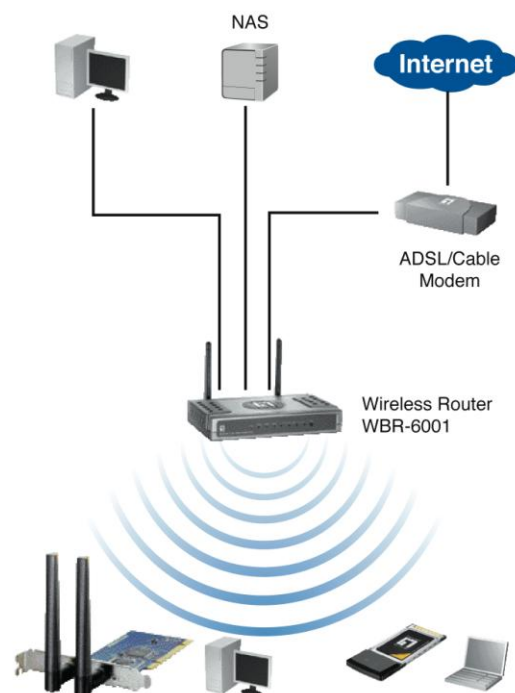

Product Diagram

WNC-0601