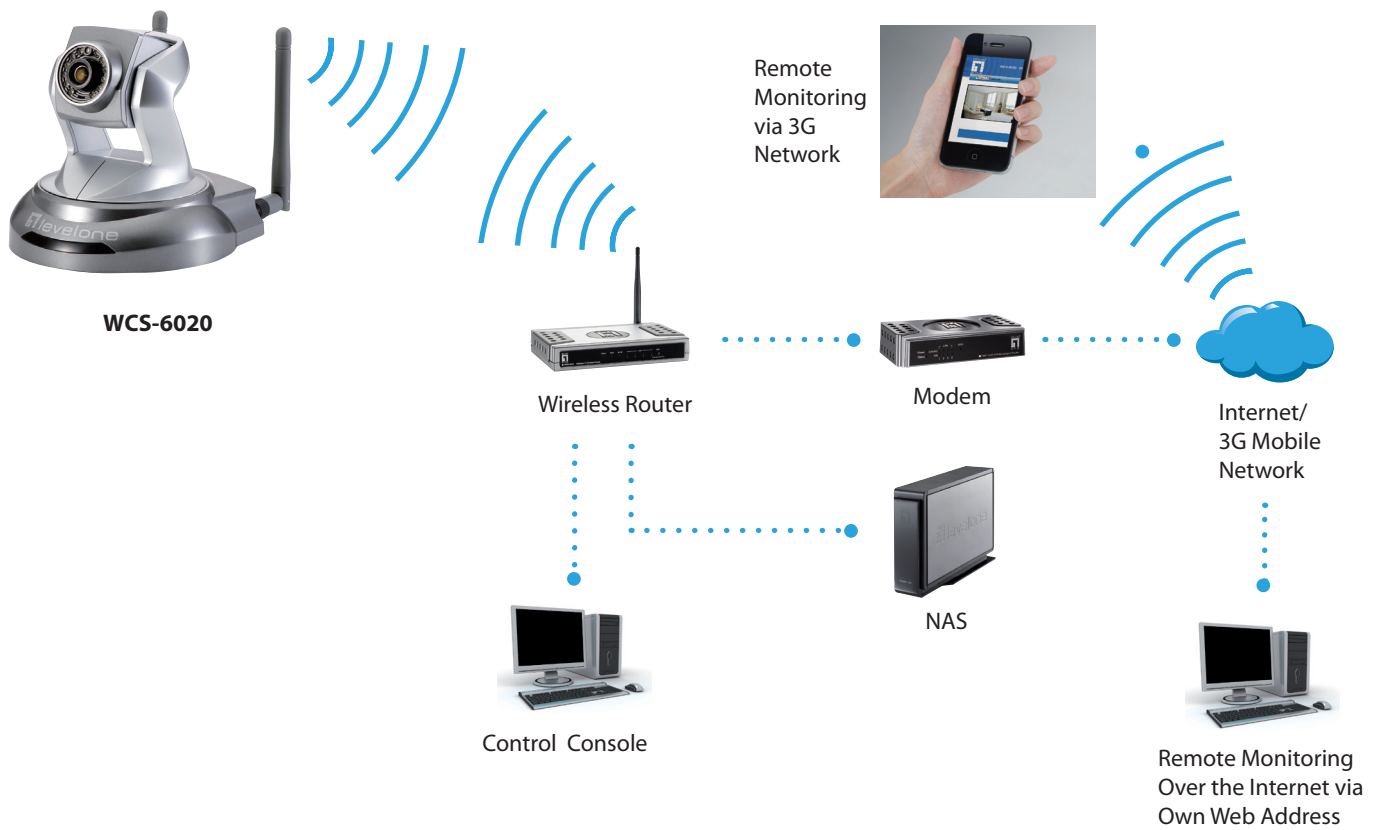

Product Diagram

Order Information

Package Contents

WCS-6020: 2-Megapixel Day/Night Wireless P/T Network Camera

WCS-6020, Antenna x 2, Power Adapter, Camera Stand, Quick Installation Guide, CD Manual / Utility

All mentioned brand names are registered trademarks and property of their owners. Technical specifications are subject to change without notice.

© Copyright Digital Data Communications GmbH. All Rights Reserved.