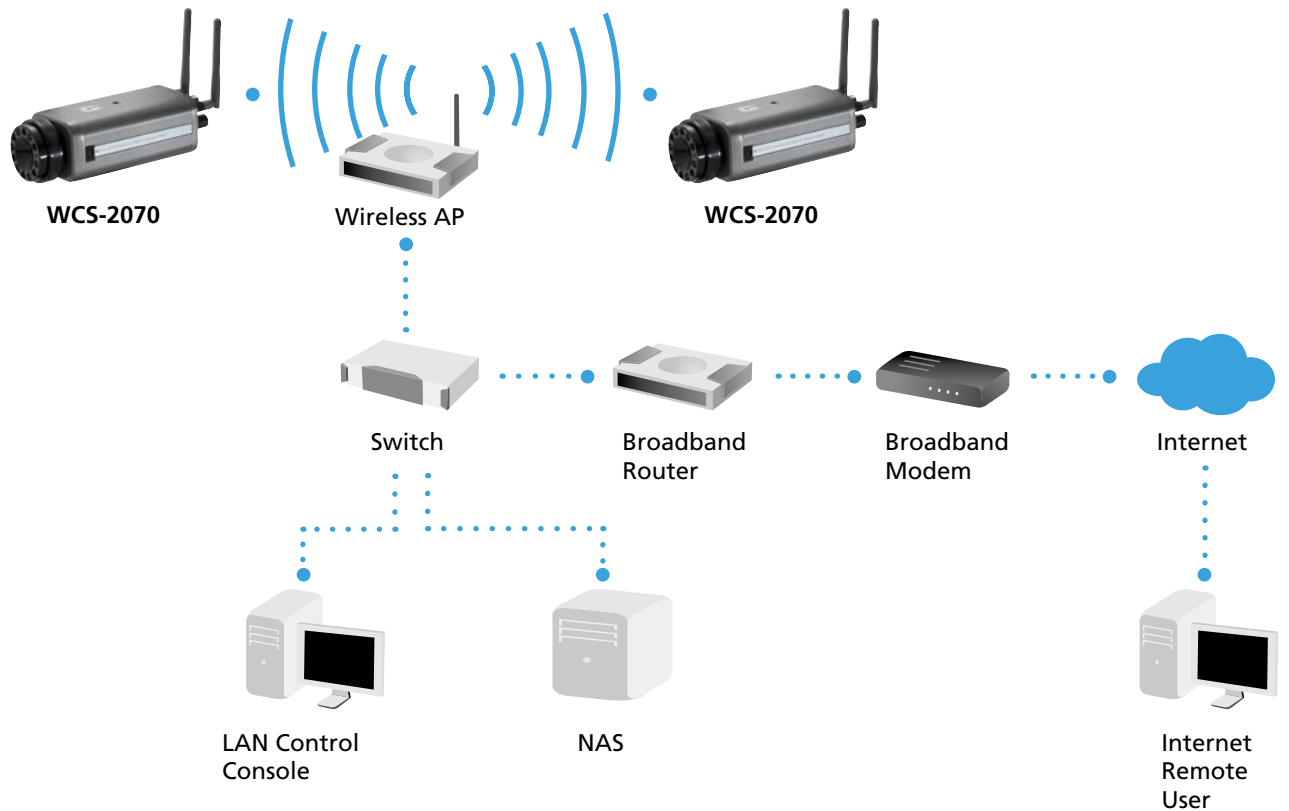

Product Diagram

Order Information Package Contents

WCS-2070: 11g Wireless Day/Night Network Camera

WCS-2070
IR Lens
Dipole Antennas
Power Adapter
Camera Stand
CD Manual/Utility
Quick Installation Guide

Optional Accessories

CAS-3015
IR Illuminator (15M)

All mentioned brand names are registered trademarks and property of their owners. Technical specifications are subject to change without notice.

© Copyright 2009 Digital Data Communications GmbH. All Rights Reserved.