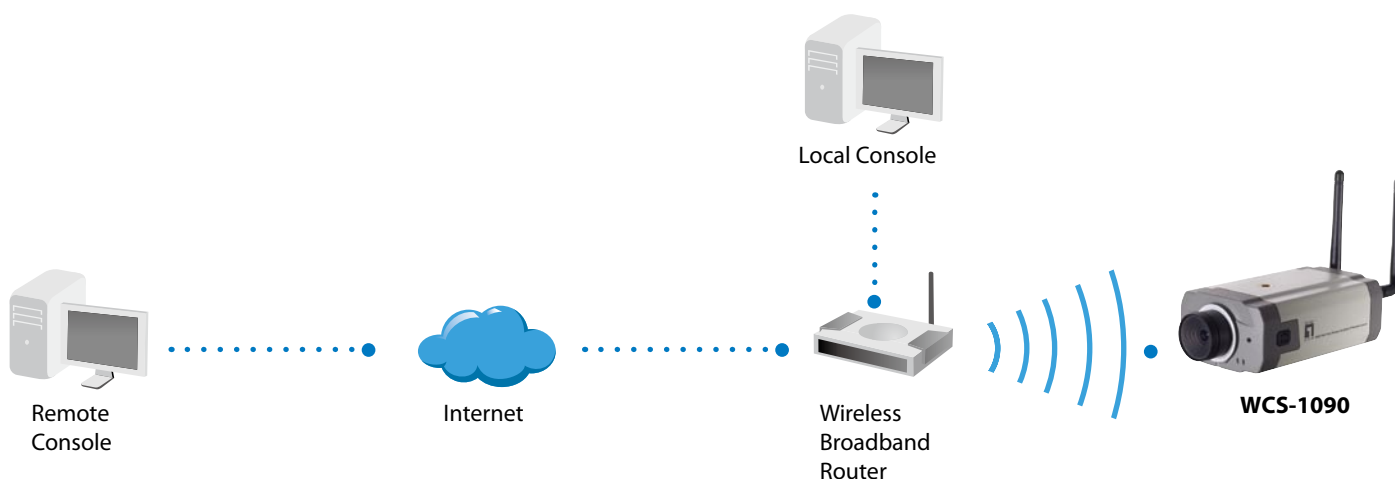

Bundled with 32-Channel LevelOne IP CamSecure Lite surveillance management software

Viewing System Requirement

OS

Microsoft Windows 2000/XP/Vista

Browser

Mozilla, Firefox, Safari, Netscape, IE 6.x or above

3GPP Player

Real Player 10.5 or above

Quick Time 6.5 or above

EMI and Safety

FCC, CE

Product Diagram

Order Information

WCS-1090: Wireless Day/Night IP Network Camera

Package Contents

WCS-1090
Power Adapter
Antennas
6mm CS-mount Lens
Camera Stand
Allen Wrench
CD Manual/Utility
Quick Installation Guide

Optional Accessories

CAS-3015
IR Illuminator (15M)

CAS-3030
IR Illuminator (30M)