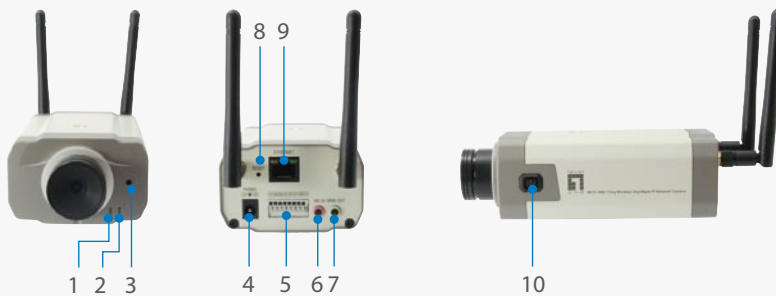

Wireless Day/Night IP Network Camera

WCS-1090

H/W Version: 1

Product Overview

LevelOne WCS-1090 Day/Night Network Camera features a high definition Sony Progressive CCD sensor capturing high quality live video. The IP Camera features MPEG-4/MJPEG compression, triple stream, day/night switching, audio capability for flexible deployment.

Multiple Video and Bi-directional Audio Compression

With enhanced MPEG-4 and Motion-JPEG Video compression, users can enjoy high-quality images with minimum bandwidth. The WCS-1090 includes G.726 audio compression for easy synchronizing with live video streams.

Advanced Features for Professional Use

The LevelOne WCS-1090 includes a SYSLOG server for remote log server to log messages as well as Network-Time-Protocol for synchronizing camera's clock to an Internet Time-Server for a time-stamp on recorded video and pictures.

- 1. Power LED
- 2. Network LED
- 3. Built-in Microphone
- 4. Power Input
- 5. GPIO
- 6. Audio In
- 7. Audio Out
- 8. Reset Button
- 9. LAN Port
- 10. 4-Pin Auto Iris Connector

Key Features

- Triple Streaming for MPEG4, Motion-JPEG and Mobile device simultaneously
- Day/Night viewing with automatic IR filter switching
- Features a built-in microphone and external audio in/out jacks
- Supports up to 30 frames per second in full VGA resolution
- Remote viewing over the Internet or via 3G Mobile phone
- Features Motion Detection and Event-notification via E-mail
- Free software included (Industry-leading 32-channel IP CamSecure Lite™ software)