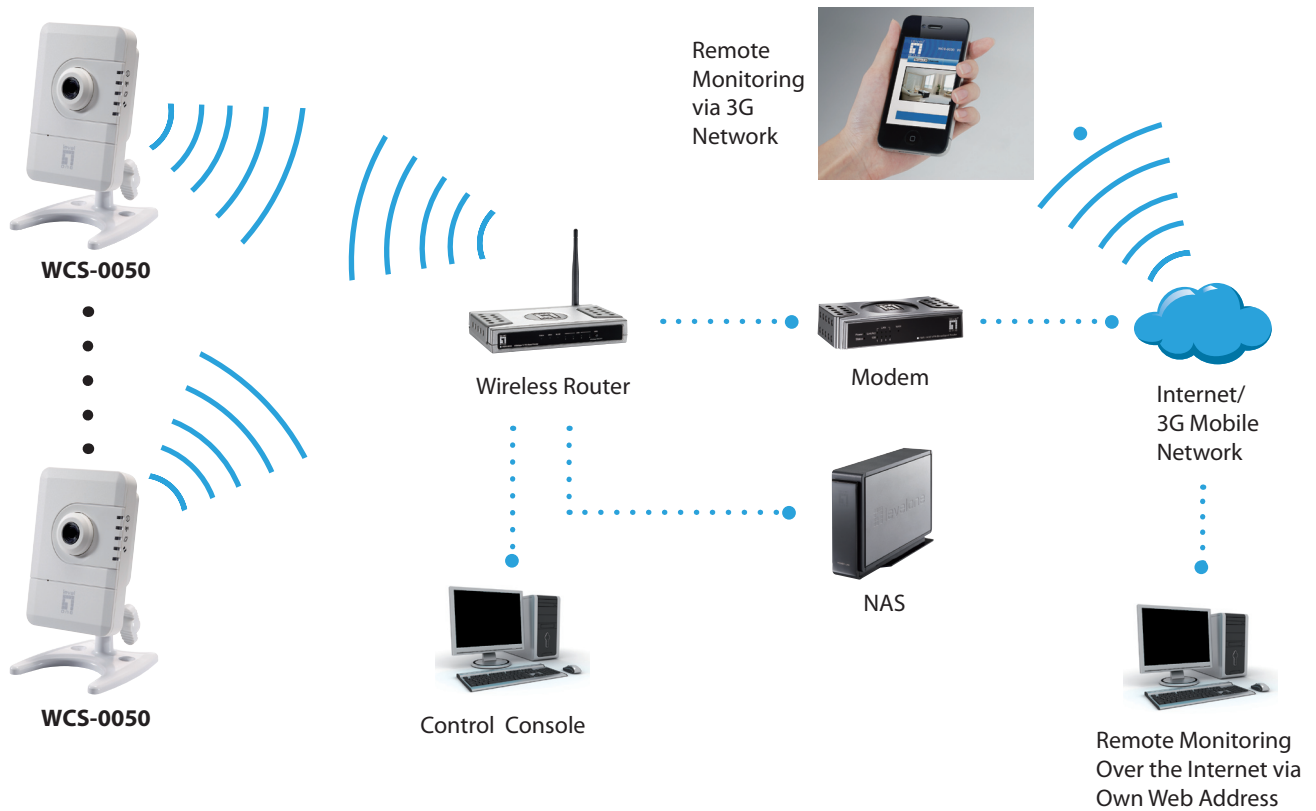

Product Diagram

Order Information Package Contents

WCS-0050: 150Mbps Wireless Megapixel Network Camera

WCS-0050
Power Adapter
Bracket
RJ-45 Ethernet LAN Cable
Quick Installation Guide
CD Manual / Utility

All mentioned brand names are registered trademarks and property of their owners. Technical specifications are subject to change without notice.

© Copyright Digital Data Communications GmbH. All Rights Reserved.