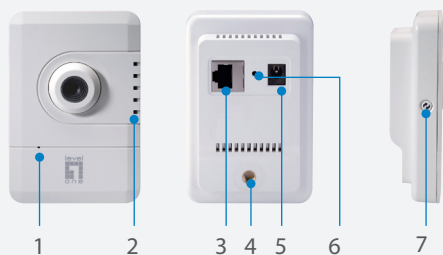

150Mbps Wireless Megapixel Network Camera

WCS-0050

H/W Version: 1

Product Overview

The LevelOne WCS-0050 is a quality yet cost-effective surveillance solution for home and office. It is designed for easy and flexible installation, provides choice of either a 150Mbps wireless or a wired connection to the network and a WPS (Wi-Fi protected setup) button to secure the wireless connection thru a fillip of one push. The WCS-0050 supports 2 simultaneously individual video streams for quality needs and bandwidth constrains. Moreover, the free PC-based 64-channel monitoring software with iPhone/Android phone App within the package helps to manage multiple cameras simultaneously and offers easy mobile viewing.

1. Built-in Microphone
2. Status LEDs
3. Ethernet
4. Stand Socket
5. Power Connector
6. Reset Button
7. WPS Button

Key Features

- Megapixel (1280 x 800) high-definition resolution
- Easy Internet monitoring via configuration free Level1DNS™ service
- Supports iPhone/Smart phone/PDA remote viewing over the Internet
- Provides wireless speed up to 150Mbps
- Simple wireless connectivity and security with WPS push button
- Supports motion detection and event notification via e-mail or FTP
- Supports 2 video streams simultaneously
- Free 64-channel monitoring software included (supports iCamSecure App)