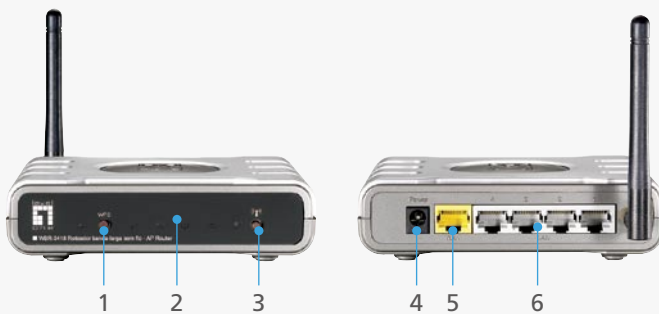

1. WiFi Protected Setup(WPS) Button
2. LED Indicators
3. Wireless Signal On/Off Button
4. Power Port
5. WAN Interface
6. LAN Interface

Key Features

- 802.11g compliant, speeds up to 54 Mbps
- Auto-Channel Selection to avoid interference from neighbors
- Wireless Signal On / Off Button
- Scheduled Wireless On / Off
- Simple Wireless Security with one-push WPS button
- Advanced Firewall and Traffic Priority Features
- Supports WISP Connection
- Easy Step-by-Step Installation Wizard

Works Well With

WUA-0315

54 Mbps Wireless USB Adapter

WCS-0010

11g Wireless Network Camera