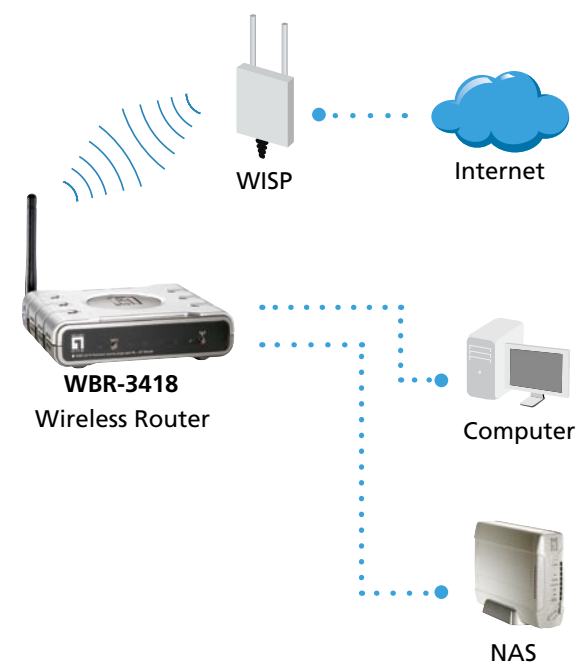

Wireless Data Transfer Rate

802.11g: 54 ~ 6 Mbps

802.11b: 11 ~ 1 Mbps

Number of Channels

Ch.1 ~ 11 USA

Ch.1 ~ 13 EU, Japan

Operating Frequency

2.4 ~ 2.4835 GHz

Antennas

1x 2dBi dipole

Wireless Features

Wireless Signal On / Off Button

Auto Channel Selection

Supports WISP Connection

Wireless Security

WEP 64/128-bit Web share key encryption

WPA, WPA2, 802.1x RADIUS support

128-bit TKIP/AES encryption

SSID Broadcast On/Off

WiFi Protect Setup (WPS) Push Button Support

WDS

One-to-Many peer AP (Max : 4 peer APs)

Firewall

DoS Detection

NAT Firewall with SPI mode

Virtual Server, DMZ

Schedule-Based MAC, IP, Domain and URL Filtering

QoS Support

Port Number and IP Address Traffic Prioritization

802.11e WMM Supported

Other Features

DDNS Supported, UPnP Supported, NTP Time Server,
VPN Pass-Through (PPTP, IPSec, L2TP)

Management

Web-Based GUI Configuration

Syslog monitoring, Email Alert

Firmware Upgrade

Web-based (HTTP)

Supported Operating Systems

Windows 2000/XP/Vista/Mac OSX/Linux

Power Adapter

DC12V / 1.0A

Operating Temperature

0°C ~ 40°C / 85% Humidity

Storage Temperature

-20°C ~ 70°C / 95% Humidity

Dimensions (L x W x H)

125mm x 109mm x 30mm

Certifications

CE, FCC

Standard Compliant

IEEE 802.11g, IEEE 802.11b, IEEE 802.11i, IEEE 802.1x

IEEE 802.11e, IEEE 802.3x, IEEE 802.3, IEEE 802.3u

Product Diagram

WISP Mode