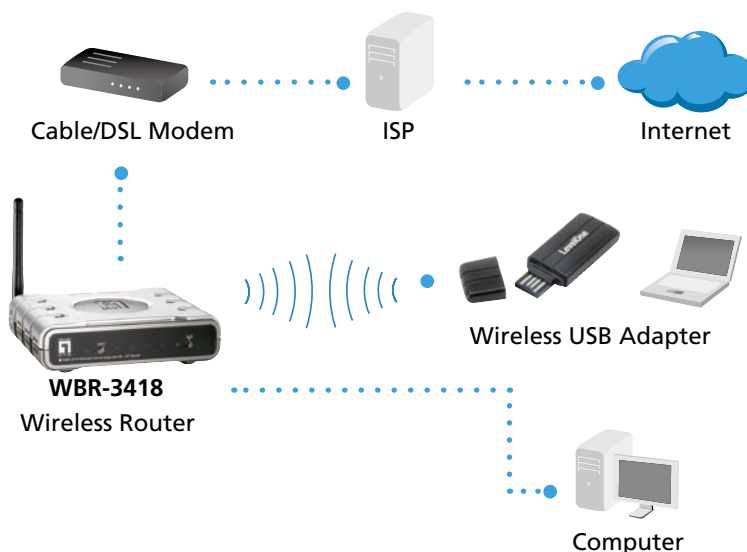

Wireless ISP (WISP)

Ideal for use when connecting to wireless ISP's, the WBR-3418 can function as a wireless client router so that you can share the Internet connection provided by the wireless signal outside your building.

Simple Security and Setup

The built-in Wireless Signal On/Off Button means that users can decide when wireless internet access is on or off for greater network control. WPA/WPA2 encryption offers ideal protection against unwanted packet sniffing. WBR-3418 also comes with 802.1x RADIUS support for advanced network configuration. Setting up a secure wireless connection with WBR-3418 is fast and easy with WiFi Protected Setup Push Button support. Simply push the button and it negotiates the best security encryption with compatible computers on the network.

IEEE 802.11g, IEEE 802.11b, IEEE 802.11i, IEEE 802.1x

IEEE 802.11e, IEEE 802.3x, IEEE 802.3, IEEE 802.3u

Product Diagram

WISP Mode

Normal Mode

Order Information**WBR-3418:** *N_Max* Wireless Router**Package Content**