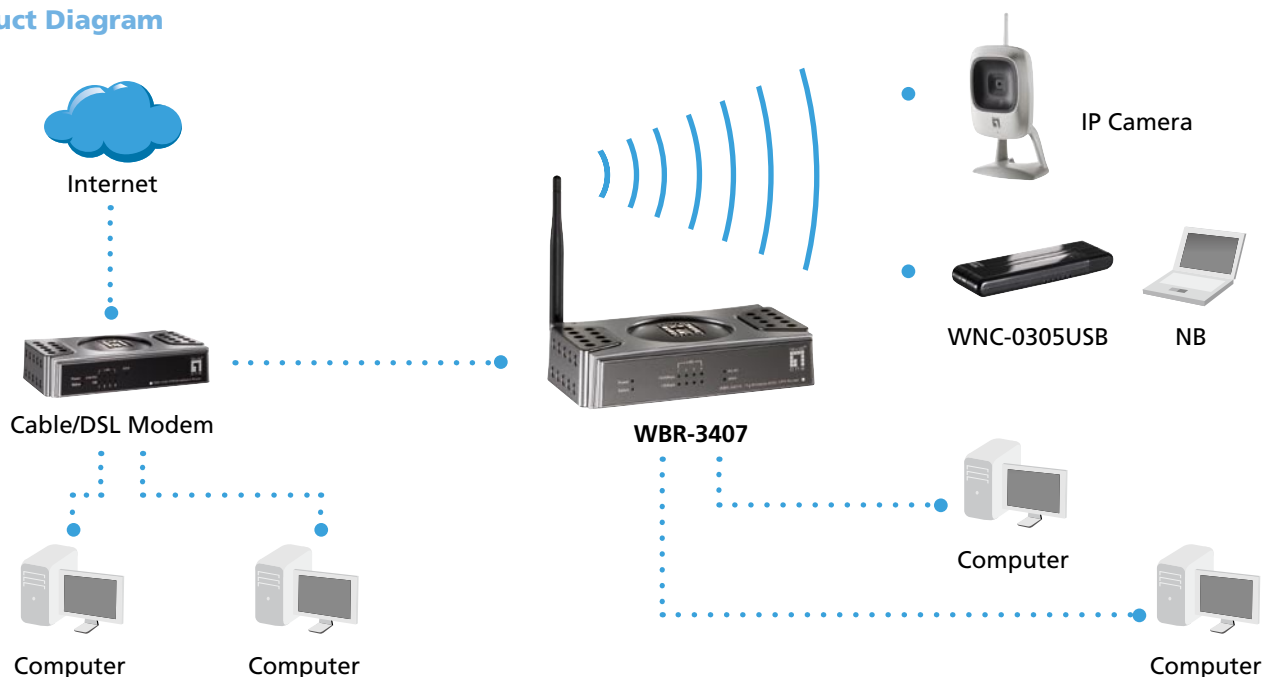

11g Wireless ADSL2+ Modem Router

WBR-3407

H/W Version: 1

LevelOne's WBR-3407 is an ADSL Broadband Router that combines an ADSL modem, Broadband Router, Wireless AP and Ethernet switch into one unit. This device has a small desktop footprint and provides a robust solution for home and office users. WBR-3407 is an ideal device to help share a high-speed ADSL Internet connection among wired or wireless clients.

The 4-port switch allows 4 workstations to connect at 10/100 Mbps with auto MDI/MDIX functionality on each port. The integrated 802.11g 54Mbps Wireless Access Point provides

users with a simple and secure access using WEP, WPA/WPA2 wireless encryption.

215mm(L) * 150mm(W) * 36mm(H)

Certifications

CE, FCC

Standards Compliant

IEEE 802.11g, IEEE 802.11b, IEEE 802.1x

IEEE 802.3x, IEEE 802.3, IEEE 802.3u

Product Diagram

Order Information

WBR-3407A: 11g Wireless ADSL2+ Modem Router (Annex A)

WBR-3407B: 11g Wireless ADSL2+ Modem Router (Annex B)

Package Content

WBR-3407

Antennas x1

RJ11 ADSL Cable

RJ45 Ethernet LAN Cable

Power Adapter