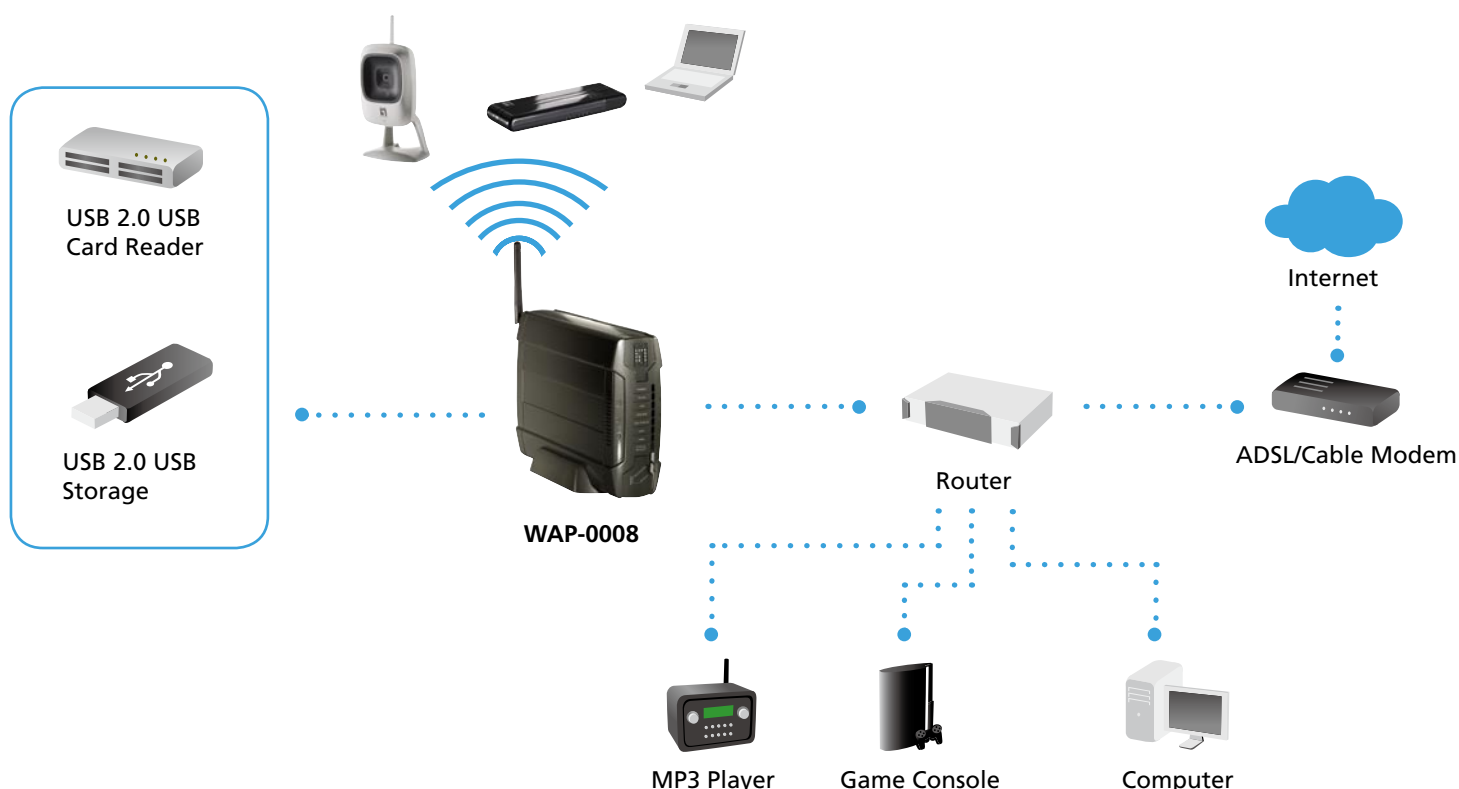

Backup – Back up files from external USB drive to internal HDD

Shutdown – Shuts down the internal HDD safely, before powering off device

File Systems

FAT16 / FAT32 / EXT2 / NTFS (Read Only)

Disk Tools

Disk Partition / Disk Format / Disk Scan

Storage

FTP / Samba / Windows File Sharing Server

Download Tools

Schedule HTTP, FTP and BitTorrent files to download.
No Computer Required

Multimedia

UPnP Server – Works with Networked Media Players and Gaming Consoles

iTunes Server – Share Music with Computers

Other Network Features

DHCP Client and Server

Fixed IP Mapping

User Account Managements

System Logs for FTP and Samba

Wireless Data Transfer Rate

802.11g: 54 ~ 6 Mbps

802.11b: 11 ~ 1 Mbps

Number of Channels

Ch.1 ~ 11 USA

Ch.1 ~ 13 EU, Japan

Operating Frequency

2.4 ~ 2.4835 GHz

Antennas

1x 2dBi Removable Antenna

Wireless Operation Modes

Client / AP / WDS / Hybrid (WDS+AP)

Wireless Security

WEP 64/128-bit Web share key encryption

WPA-PSK, WPA2-PSK, 802.1x RADIUS support

128-bit TKIP/AES Encryption

SSID Broadcast On/Off

WDS

One-to-Many Peers

Firmware Upgrade

Web-based (HTTP)

Operating Systems

Windows 2000/XP/Vista/Mac OSX/Linux

Power Adapter

DC12V / 4A

Operating Temperature

0°C ~ 40°C / 85% Humidity

Storage Temperature

-20°C ~ 70°C / 85% Humidity

Dimensions

215mm(L) * 150mm(W) * 48mm(H)

Certifications

CE, FCC

Standard Compliant

IEEE 802.11g, IEEE 802.11b, IEEE802.1x

IEEE802.3x, IEEE 802.3u

Product Diagram