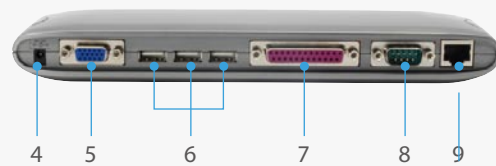

USB 2.0 Docking Station

UDS-1000

H/W Version: 3

LevelOne UDS-1000 Docking Station allows the user to connect parallel, serial, Ethernet and USB 2.0 devices to his notebook or PC. The VGA pass-through feature makes connecting all peripherals easy and convenient. The user can leave each device attached to the Docking Station, remove the Notebook computer for travel; then, when he returns, he just plugs in the docking station and instantly connects all devices back to the notebook. For customers using

a stationary PC and a notebook computer for mobile use, switching all peripherals between the PC and the notebook has never been easier. This USB2.0 Docking Station provides three USB 2.0 ports, one parallel port, one RS-232 serial port, one 10Base-T/100Base-TX Ethernet port, PS/2 ports for keyboard and mouse and VGA pass-through. An external power supply unit is provided as well as a USB/VGA cable

1

2

3

1. PS/2 Keyboard
2. PS/2 Mouse
3. VGA In(Y Cable)

4

5

6

7

8

9

4. Power Connector
5. VGA Out
6. USB 2.0

7. Printer Port
8. Serial Port
9. 10/100Mbps Ethernet Port

Key Features

- Instantly converts your laptop into networked desktop workstation
- Adds a Parallel, Serial, 10/100M Ethernet LAN, PS/2 Keyboard/Mouse and three USB 2.0 ports to your laptop or desktop system
- Backward compatible with USB 1.1 devices
- Use USB bus-powered or self-powered with included power adapter
- Connect your desktop monitor to your laptop with VGA pass-through
- Easy installation and compatible with Windows 98SE/ME/2000/XP/Vista/7