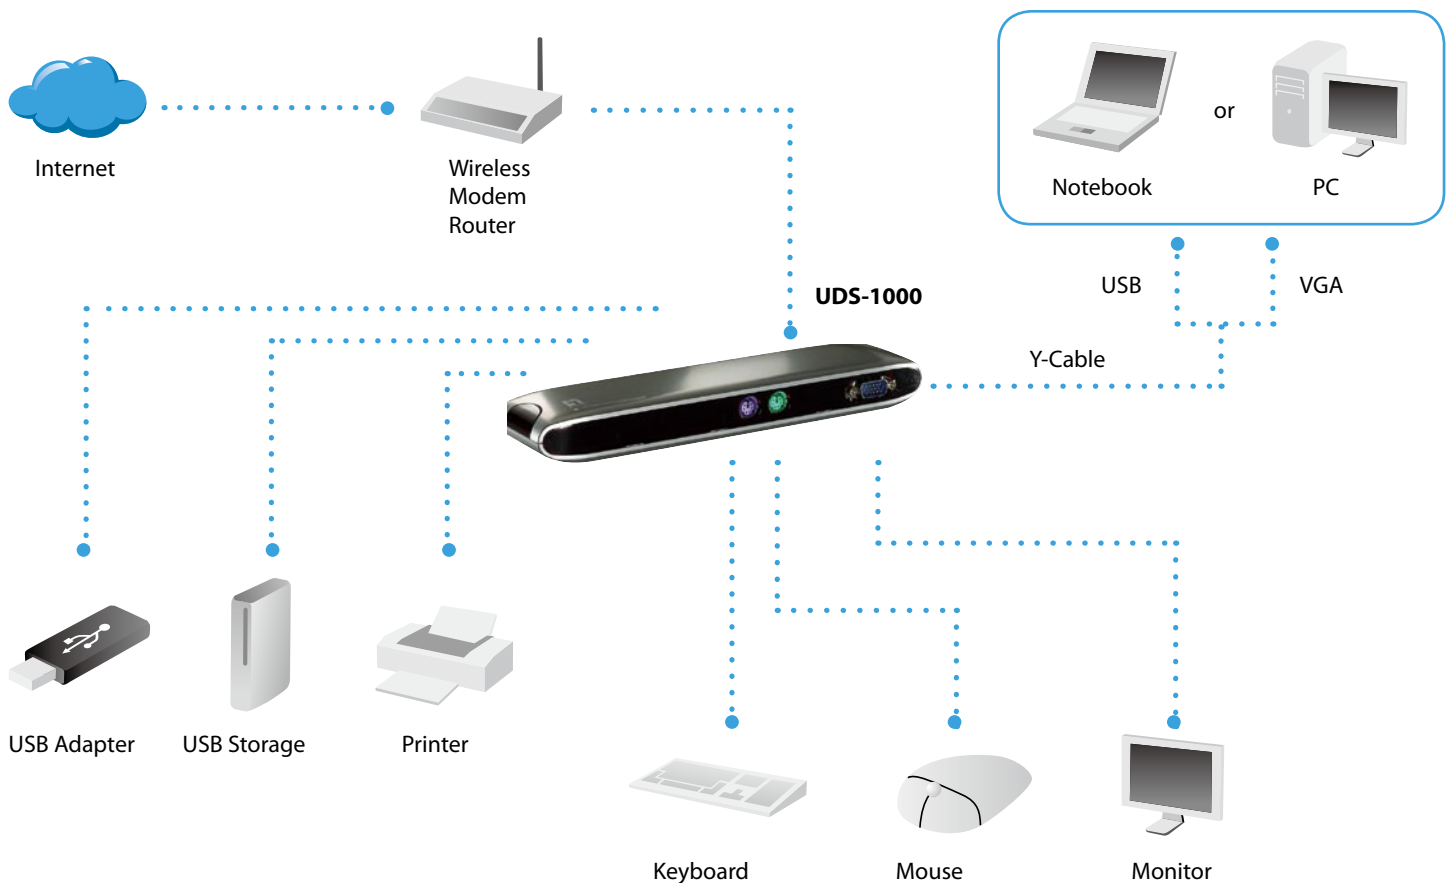

Technical Specification

Standards

802.3 10BASE-T

802.3u 100BASE-TX

USB version: USB 1.0/USB 1.1/ USB 2.0

HID version: USB HID 1.1

Connect Ports

1 x USB Upstream Port

3 x USB Downstream Port (USB 2.0)

2 x Mini PS/2 Port (Keyboard, Mouse)

1 x RS-232 Port (DB-9)

1 x IEEE-1284 Printer Port (DB-25)

2 x VGA Db15

Bus-Power Limit Current Protection

500mA (When external adaptor applied)

Basic Power Consumption

450mA

Over-Current Protection

Yes

Power Adapter

DC 5V/2A

Power & Access LED Indicator

Yes

Temperature

Operating: 0°C ~ 70 °C

Storage: 0°C to 85 °C

Humidity

0% ~ 80% RH, non-Condensing

Dimension

236mm(L) x 28mm(W) x 58mm(D)

Weight

210g

Product Diagram