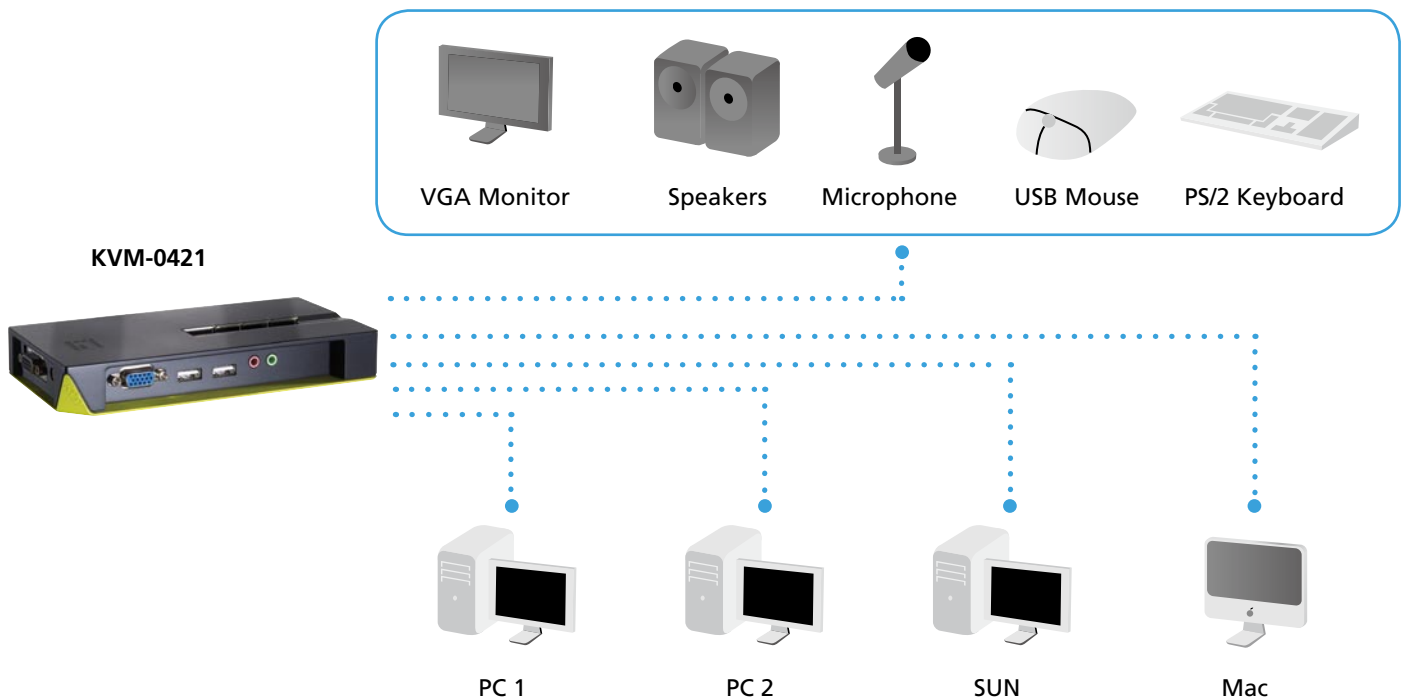

Technical Specification

Console Port:

Keyboard: USB x 1
Mouse: USB x 1
Video: HDB 15-pin (Female)
Audio Input/ Output: 3.5mm jack x 1
Mic Input/ Output: 3.5mm Mic jack x 1

PC Port:

USB x 4
HDB 15-pin Female x 4
Audio / Mic Connector x 8

Monitor Supported:

VGA / SVGA / QXGA / WUXGA

LEDs:

4 LEDs

PC Selection:

Push Button / Hot Key / Auto Switching

Power:

USB Interface Power

Microphone Supported:

V

Cables:

USB KVM Combo Cable Sets (1.8m) x 4
Audio / Mic Cables x 2

Max. Resolution:

2048 x 1536

Scanning Interval:

10,15,20,25,30,35,40,45,50,55,60 Seconds

Operating Temp.:

0~50°C
Storage Temp:
-20~60°C
Humidity:
0~80 % RH Non-Condensing
Enclosure:
High-impact Plastic
Weight (g):
116
Dimensions (L x W x H):
164mm x 72mm x 26mm
OS Supported:
Win & Mac

Product Diagram

Order Information

KVM-0421: 4-Port USB KVM Switch with Audio

Package Content

KVM-0421
KVM cable sets
CD Manual
Quick Installation Guide