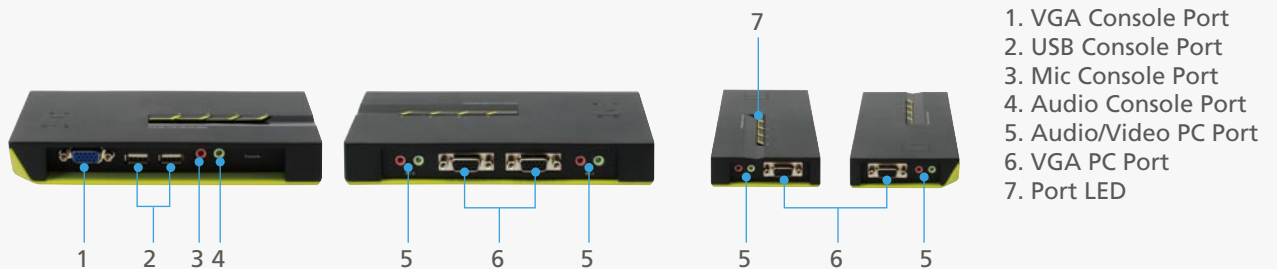

4-Port USB KVM Switch w/ Audio

KVM-0421

H/W Version: 1

Product Overview

The KVM-0421 4-Port USB KVM Switch with Audio from LevelOne offers users with an easy to install KVM switch that can manage four computers from a single monitor, keyboard and mouse. With audio support, users can connect a single set of speakers directly to the KVM switch and enjoy listening to music and watching movies from any computer.

The KVM-0421 supports PC and Macintosh (MAC G3, G4, iMAC) platforms.

Easy to Switch between Computers

The KVM-0421 switches between computers either through the pushbuttons located on the switch or by using keyboard hot keys. The KVM switch includes a Windows® and Mac based utility allowing users to select and monitor active PCs from their desktop as well as to configure the keyboard hotkeys for easy switching between computers.

The KVM-0421 further supports hot-plugging for easy maintenance of computers without shutting down the KVM switch or the computer. The LED display offers

Key Features

- Flexible switching for an uninterrupted multimedia experience across multi-platforms
- Control and manage four computers using a single USB keyboard and mouse and monitor
- Simultaneous and independent PC and Audio user-programmable switching
- High 2048 x 1536 pixels VGA resolution
- USB interface power supply
- At-a-glance LED display for easy monitoring of PC activity
- True Plug-and-Play operation without any software installation or power supply
- Windows-based switching software utility included

PC Port:

USB x 4
 HDB 15-pin Female x 4
 Audio / Mic Connector x 8

Monitor Supported:

VGA / SVGA / QXGA / WUXGA

LEDs:

4 LEDs

PC Selection:

Push Button / Hot Key / Auto Switching