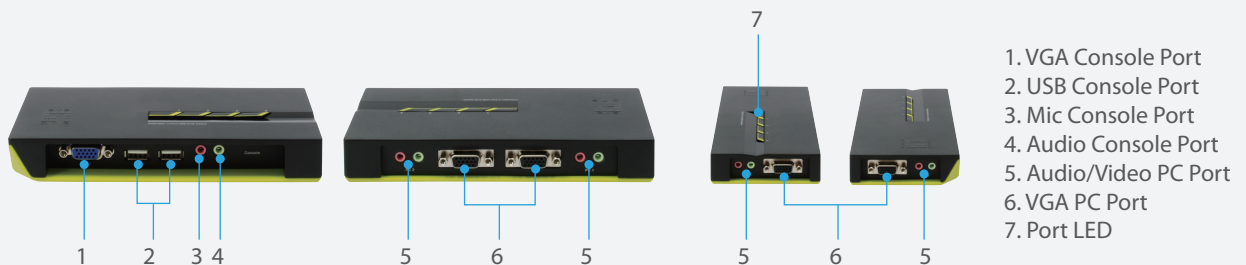

### Product Overview

The KVM-0421 4-Port USB KVM Switch with Audio from LevelOne offers users with an easy to install KVM switch that can manage four computers from a single monitor, keyboard and mouse. With audio support, users can connect a single set of speakers directly to the KVM switch and enjoy listening to music and watching movies from any computer.

### Flexible Multimedia Feature

Users are now offered with flexible multimedia support. The KVM-0421 offers users with user-programmable simultaneous or independent PC and audio switching. This enables users to listen to music from one computer while simultaneously using the other computers for work or fun.

### Easy to Switch between Computers

The KVM-0421 switches between computers either through the pushbuttons located on the switch or by using keyboard hot keys. The KVM switch includes a Windows® and Mac based utility allowing users to select and monitor active PCs from their desktop as well as to configure the keyboard hotkeys for easy switching between computers.

### Key Features

- Flexible switching for an uninterrupted multi-media experience across multi-platforms
- Control and manage four computers using a single USB keyboard and mouse and monitor
- Simultaneous and independent PC and Audio user-programmable switching
- High 2048 x 1536 pixels VGA resolution
- USB interface power supply
- At-a-glance LED display for easy monitoring of PC activity
- True Plug-and-Play operation without any software installation or power supply
- Windows-based switching software utility included