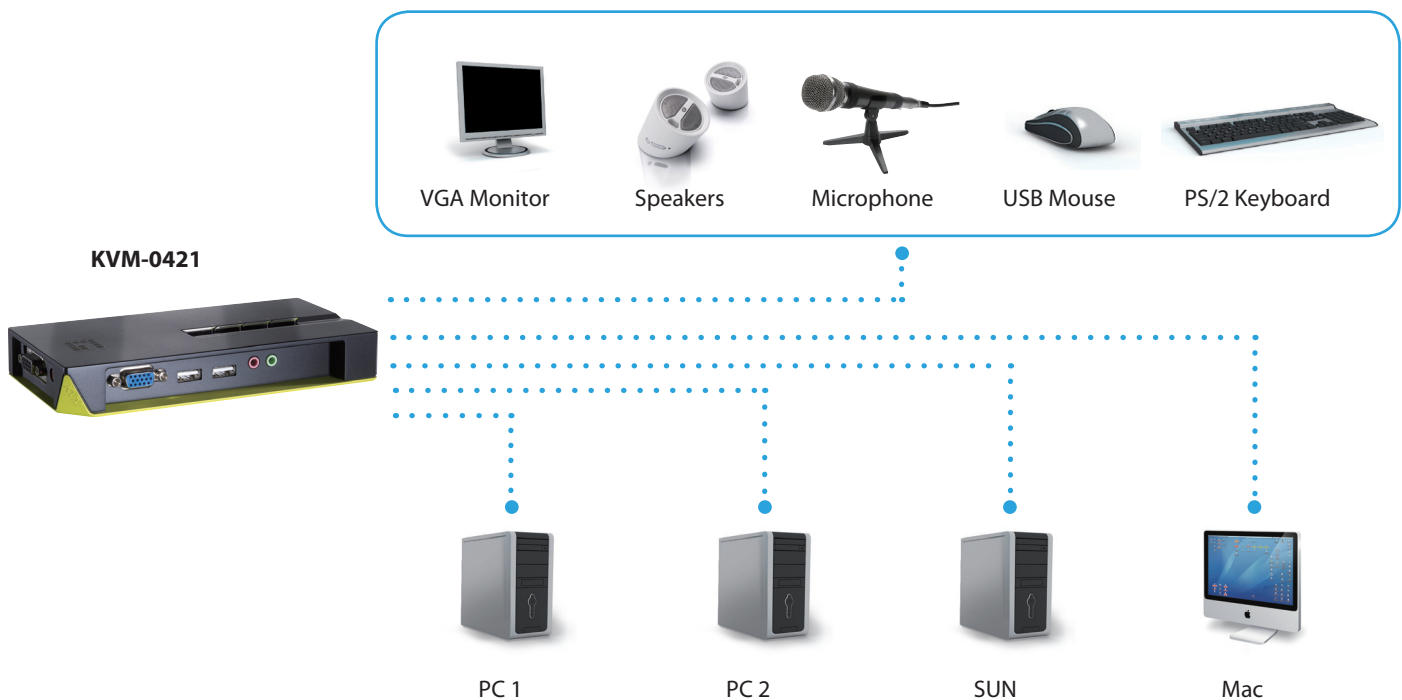

Weight (g):

116

Dimensions (L x W x H):

164mm x 72mm x 26mm

OS Supported:

Win & Mac

## Order Information

**KVM-0421:** 4-Port USB KVM Switch with Audio