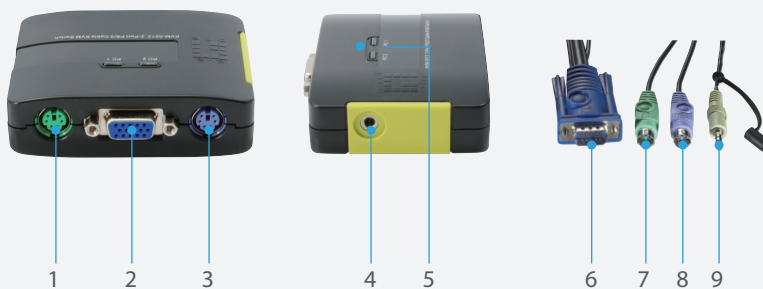

1. PS/2 Console Port
2. VGA Console Port
3. PS/2 Console Port
4. Speaker Jack
5. Port LED
6. Video Connector
7. PS/2 Keyboard Connector
8. PS/2 Mouse Connector
9. Speaker Connector

Key Features

- 2-port PS/2 KVM Switch for home or office use
- Connect multi-platform operating system computers to a single keyboard, mouse and monitor
- Supports high-video quality – up to 2048 x 1536 pixels
- Easy installation with no software installation
- All cables attached, ready-for-use
- Features audio support
- Provides auto-scanning
- LED display for easy status monitoring
- Provides Hot-Key port switching

Related Products

KVM-0223
2-Port USB KVM Switch

KVM-0260
2-Port USB DVI KVM Switch w/ Audio