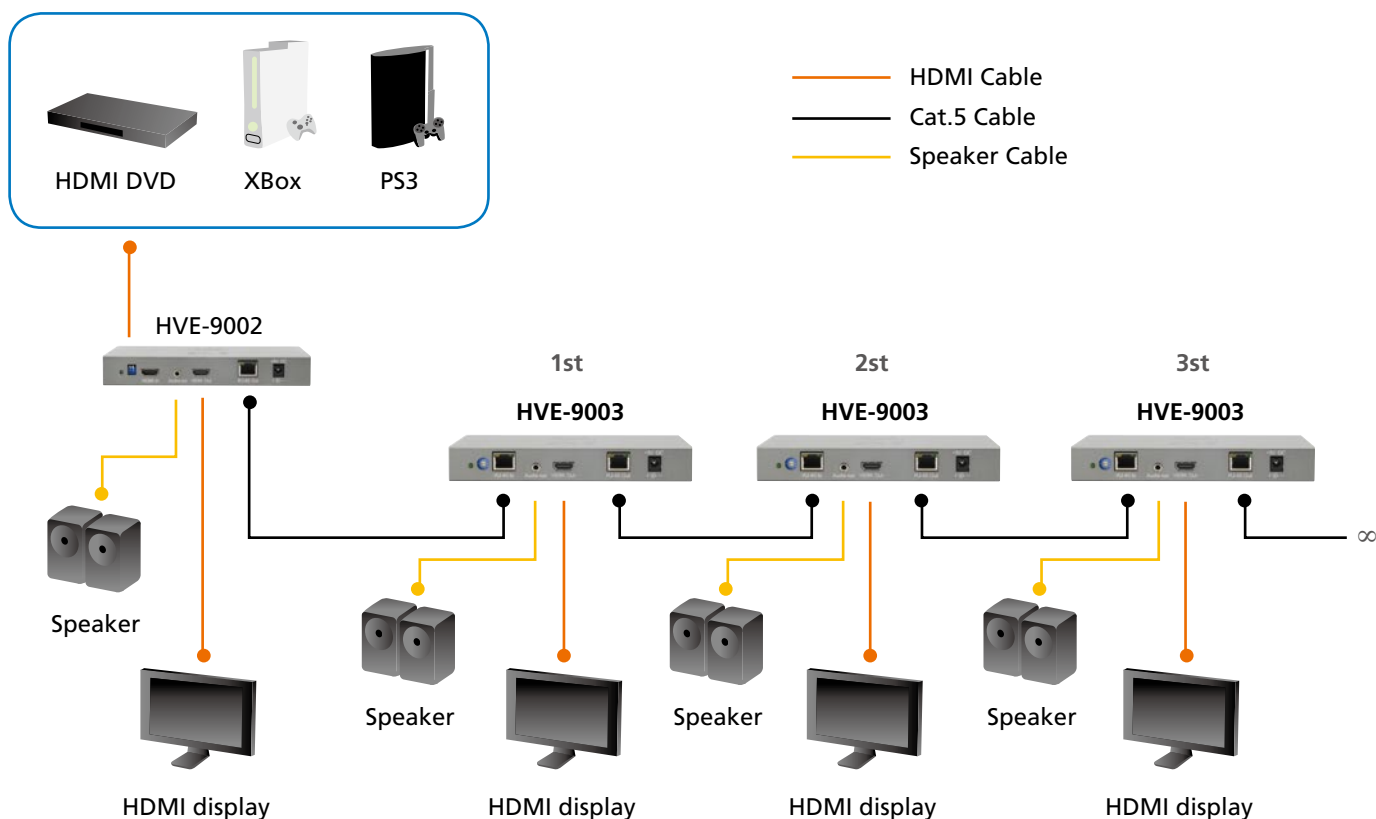

Technical Specifications

Model No.	HDMI Transmitter			HDMI Receiver	
	HVE-9001	HVE-9002	HVE-9003	HVE-9900	HVE-9000
Product Name	HDSpider™ HDMI Cat.5 Sender	HDSpider™ HDMI Cat.5 Sender+ 1HDMI Out	HDSpider™ HDMI Cat.5 Sender (Cascadable)	HDSpider™ HDMI Cat.5 Receiver (Short)	HDSpider™ HDMI Cat.5 Receiver (Long)
RJ-45 Input	-	-	1	1	1
RJ-45 Output	1	1	1	-	-
HDMI Input	1	1	-	-	-
HDMI Output	-	1	1	1	1
Max Resolution	1080i/1080p @60m/40m			1080i/1080p @15m/20m	1080i/1080p @60m/40m
Cascadable	-	-	∞	-	-
Audio	7.1-channel				
LED	Power and Activity				
Power Consumption	5V/2Am	5V/4Am		-	5V/2Am
Dimensions(mm)	87 L x 60 W x 25 H	180 L x 108 W x 27 H		45 L x 25 W x 20 H	87 L x 60 W x 25 H
Operating Temp.	0° C ~40° C				
Storage Temp.	-20° C ~ 60° C				
Humidity	20% ~ 90% Non-Condensing				

Product Diagram

Order Information

HVE-9003: HDSpider™ HDMI Cat.5 Sender (Cascadable)

Package Contents

HVE-9003, Power Adapter, User Manual