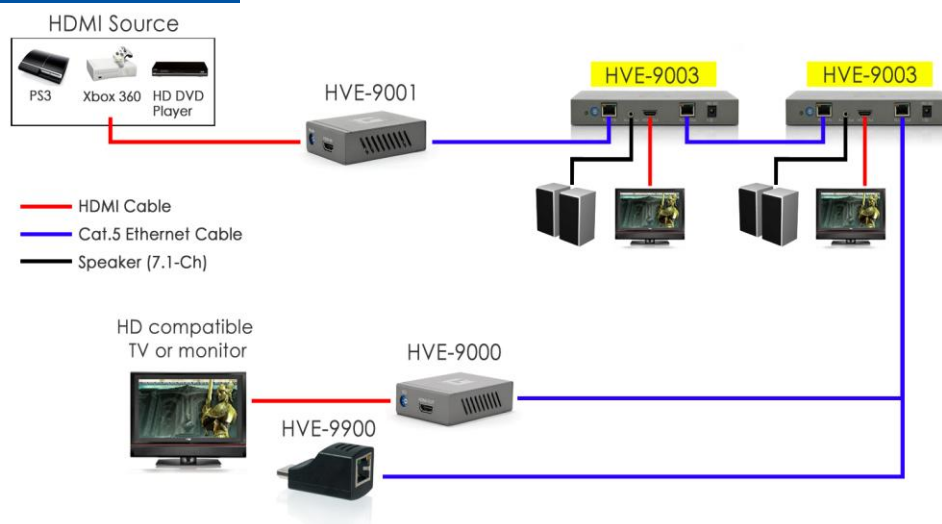

Installation Diagram