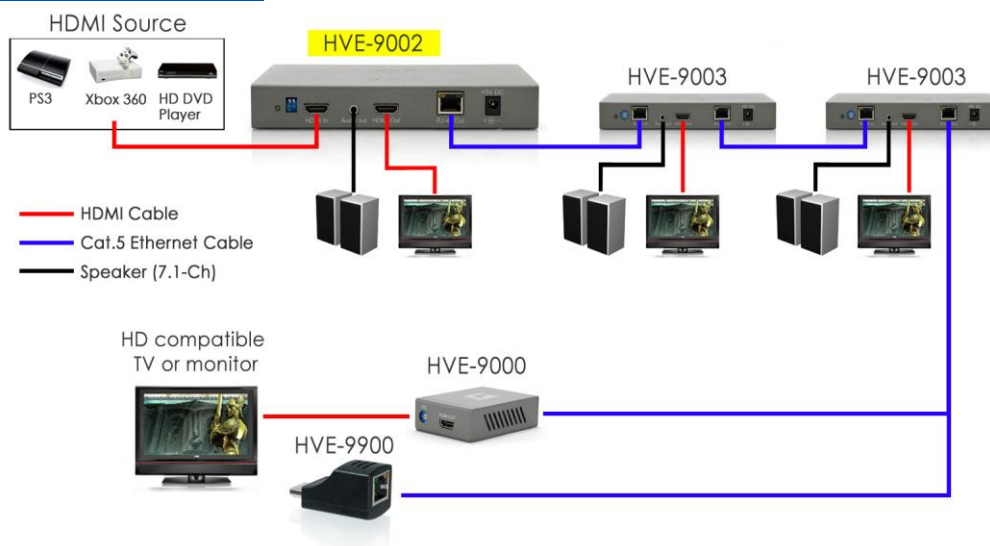

Introducing the HDSpider™ Series from LevelOne

The HDSpider™ Series is a collection of HDMI Cat.5 senders and receivers, offering a full range of HDMI extender solutions. Choose from our 5 different HDSpider extenders to build a flexible network to send your high-quality HDMI signals to greater distances, and at a reduced cost.

What does a Cat.5 sender + 1 HDMI Out do?

This compact device is deployed at the HD source, generally connected to an HD player, PS3, or Xbox 360. HVE-9002 accepts the HD signal from the HDMI source and then uses Cat.5 cable to send the HDMI signal to the receiver. This allows for a cost-effective long range HDMI solution, up to 60 meters with Cat.5 cable as the signal carrier. HVE-9002 also includes a **local HDMI port** which allows for an additional monitor to be placed next to the device. This is especially useful for deploying an HDMI network that has requires many different displays in one area. HVE-9002 also supports full 1080p resolution and has an audio out port.

Surround sound: HVE-9002 also supports 7.1 multichannel stereo surround sound, providing an easy way to extend the high-quality video of HDMI with the superior 7.1 capabilities of Dolby Digital Plus.

To see this device in action, please see the diagram below.

Related Products

HDSpider™ HDMI Cat.5 Receiver (Long)

HVE-9000

HDSpider™ HDMI Cat.5 Sender (Cascadable)

HVE-9003

Installation Diagram

HVE-9002

Technical Specifications