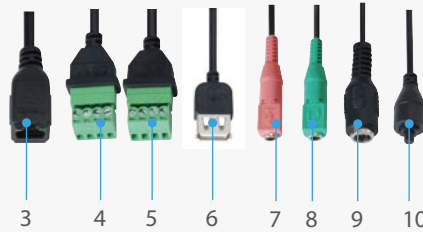

1. Auto Focus Lens
2. IR LED
3. LAN Cable
4. General I/O terminal block
5. RS485+AC24V terminal block
6. USB port
7. Microphone in (pink)
8. Audio out (green)
9. Power cord socket (black)
10. Reset button

Key Features

- Support Megapixel up to 1280x800
- Support H.264 / MPEG-4 and MJPEG Codec Compression
- Smart Focus to get excellent image quality easily
- Simultaneous dual stream for optimized quality and bandwidth
- 1 DI/DO for External Alarm and Sensor Device
- Build-in 802.3af Compliant PoE(Power over Ethernet)
- Removable IR-Cut Filter for Day and Night Application
- IP67 Outdoor enclosure Built-in Fan and Heater
- Supports 2-way Audio
- Bundled with 64-Channel LevelOne IP CamSecure surveillance management software

Works Well With