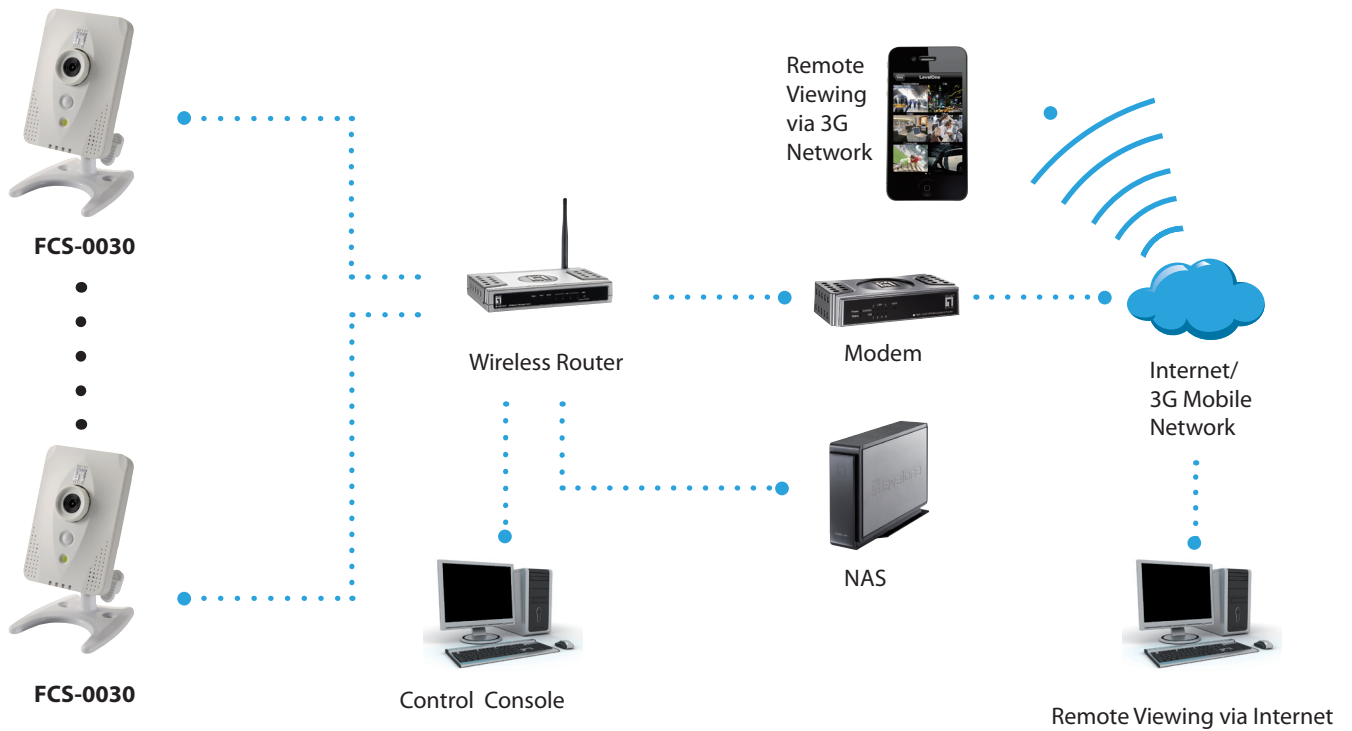

Product Diagram

Order Information

Package Contents

FCS-0030: Megapixel PIR Lighting Network Camera

FCS-0030
Power Adapter
Bracket
Ethernet Cable
Quick Installation Guide
CD Manual