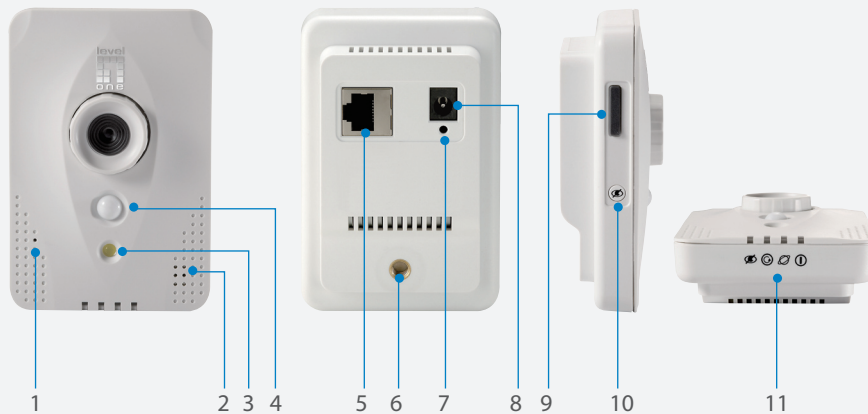

# Megapixel PIR Lighting Network Camera

FCS-0030

H/W Version: 2

LevelOne FCS-0030 is a fixed day camera with super image quality for home security and surveillance. It provides a distinct and stylish exterior mount unit with excellent features and quality, allowing plenty support of applications and wide area of coverage. Users can view the live motion image anywhere through web browser via the Internet. With the megapixel progressive sensor and white LED, FCS-0030 comes with high resolution quality and sharp sensitivity - a perfect solution for securing your home and office.

In addition, FCS-0030 provides many advanced features, including Human detection sensor (PIR), Micro SD card slot and Privacy button. With "Easy Installation Wizard", this LevelOne IP camera is very user friendly, perfect for both home and/or business use. It also embedded with a high performance image sensor and CPU. FCS-0030 supports MPEG-4 / MJPEG / H.264 codec compression, providing high resolution at 640 x 400 or 1280 x 800 for high-quality video and real-time viewing.

## Key Features

- Megapixel (1280 x 800) high-definition resolution
- Built-in PIR sensor for human temperature detection
- Built-in white LED for auto-illuminating motion detected area
- Built-in microphone and speaker for 2-way audio communication
- Easy Internet monitoring via configuration free Level1DNS™ service
- Compression: H.264/MPEG-4/MJPEG
- Simple audio/video on/off with one-push Privacy Button
- Built-in Micro SD/SDHC card slot for local storage
- Free 64-channel monitoring software included (supports iCamSecure App)