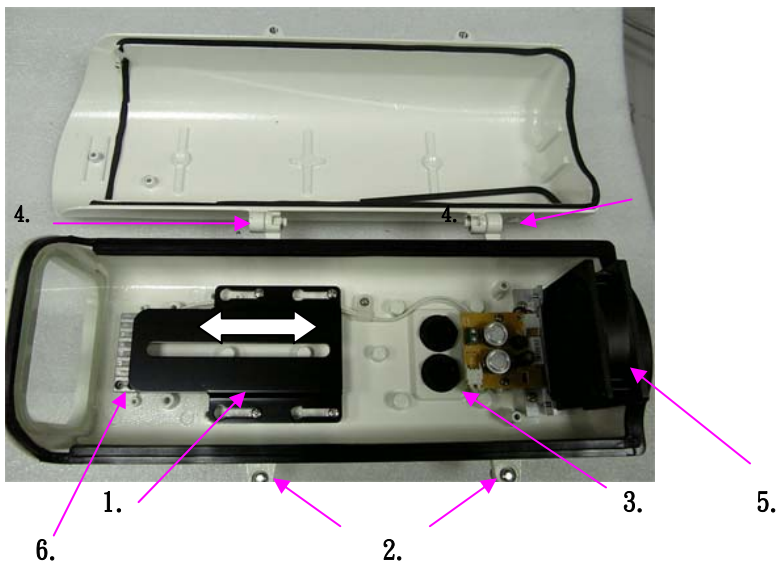

Heater would operate once the temperature is under 15°C and would stop once the temperature is over 25°C again.

All tightened by E Screw.

## ***INSTALL HOUSING WITH BRACKET***

---

Lock 4 mounting holes with screws on the bottom side.

Inner Instruction:

1. Camera mounting platform
2. Captive retaining screws X2
3. Cable Conduits
4. Connector buckle
5. Fan (only accept AC24V power)
6. Heater (only accept AC24V power)