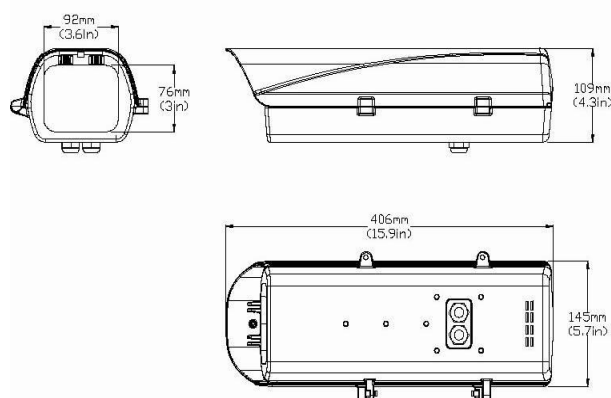

BOH-1000 Box-type Outdoor Housing Quick Installation Guide

CHECK YOUR PACKAGE CONTENTS

The carton should contain the following items:

- BOH-1000
- Camera Bracket
- Screw Kit
- Quick Installation Guide

If any item is found missing or damaged, please contact your local reseller for replacement.

INTRODUCTION

The BOH-1000 is constructed from die casting aluminum with environmental protection to level IP66. There is a fan and heater included.

Fan would operate once the temp. is over 35°C and would stop once the temperature is under 25°C again.

Heater would operate once the temperature is under 15°C and would stop once the temperature is over 25°C again.

All tightened by E Screw.