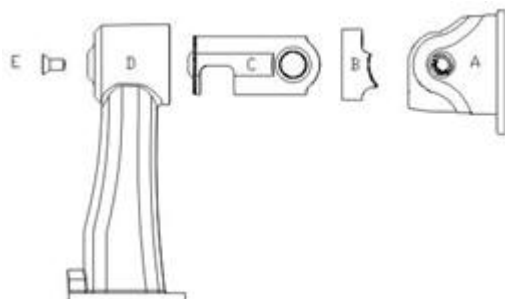

BOH-1000 Box-type Outdoor Housing Quick Installation Guide

CHECK YOUR PACKAGE CONTENTS

The carton should contain the following items:

- BOH-1000
- Camera Bracket
- Screw Kit
- Quick Installation Guide

If any item is found missing or damaged, please contact your local reseller for replacement.

INTRODUCTION

The BOH-1000 is constructed from die casting aluminum with environmental protection to level IP66. There is a fan and heater included.

Fan would operate once the temp. is over 35°C and would stop once the temperature is under 25°C again.

Heater would operate once the temperature is under 15°C and would stop once the temperature is over 25°C again.

All tightened by E Screw.