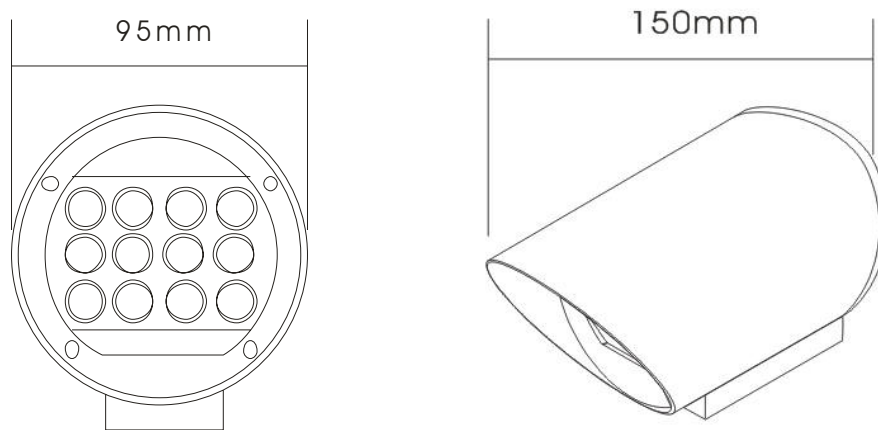

CONSTRUCTION

SPECIFICATIONS

IR Distance	30M (Based on object of view reflected IR light)
IR LED	12 pcs
IR View Angle	80°, beam spread:20~30° per LED
IR Wavelength	850nm
IR Status	Under 10 Lux by photo sensor auto control
LED Life	More than 20,000 hours
Protection Class	IP-66 rated
Power Supply	12VDC/1.5A
Power Consumption	IR on: 400mA
Construction	Aluminum with sunshield weatherproof
Temperature	Operation: -20°~90°C, Storage:-30°~90°C
Dimension	95(Φ)x150(L) mm
Weight	0.65 kg