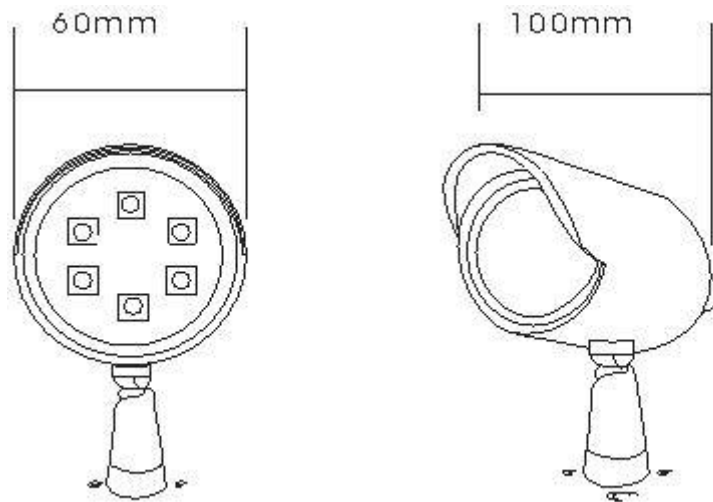

CHECK YOUR PACKAGE CONTENTS

The carton should contain the following items:

- CAS-3015
- Power Adapter
- Bracket

If any item is found missing or damaged, please contact your local reseller for replacement.

CONSTRUCTION

SPECIFICATIONS

IR Distance	15M (Based on object of view reflected IR light)
IR LED	6 pcs
IR View Angle	80°, beam spread:20~30° per LED
IR Wavelength	850nm
IR Status	Under 10 Lux by photo sensor auto control
LED Life	More than 20,000 hours
Protection Class	IP-66 rated
Power Supply	12VDC/1.5A
Power Consumption	IR on: 400mA
Construction	Aluminum with sunshield weatherproof
Temperature	Operation: -20°~90°C, Storage:-30°~90°C
Dimension	60(Φ)x100(L) mm
Weight	0.4 kg