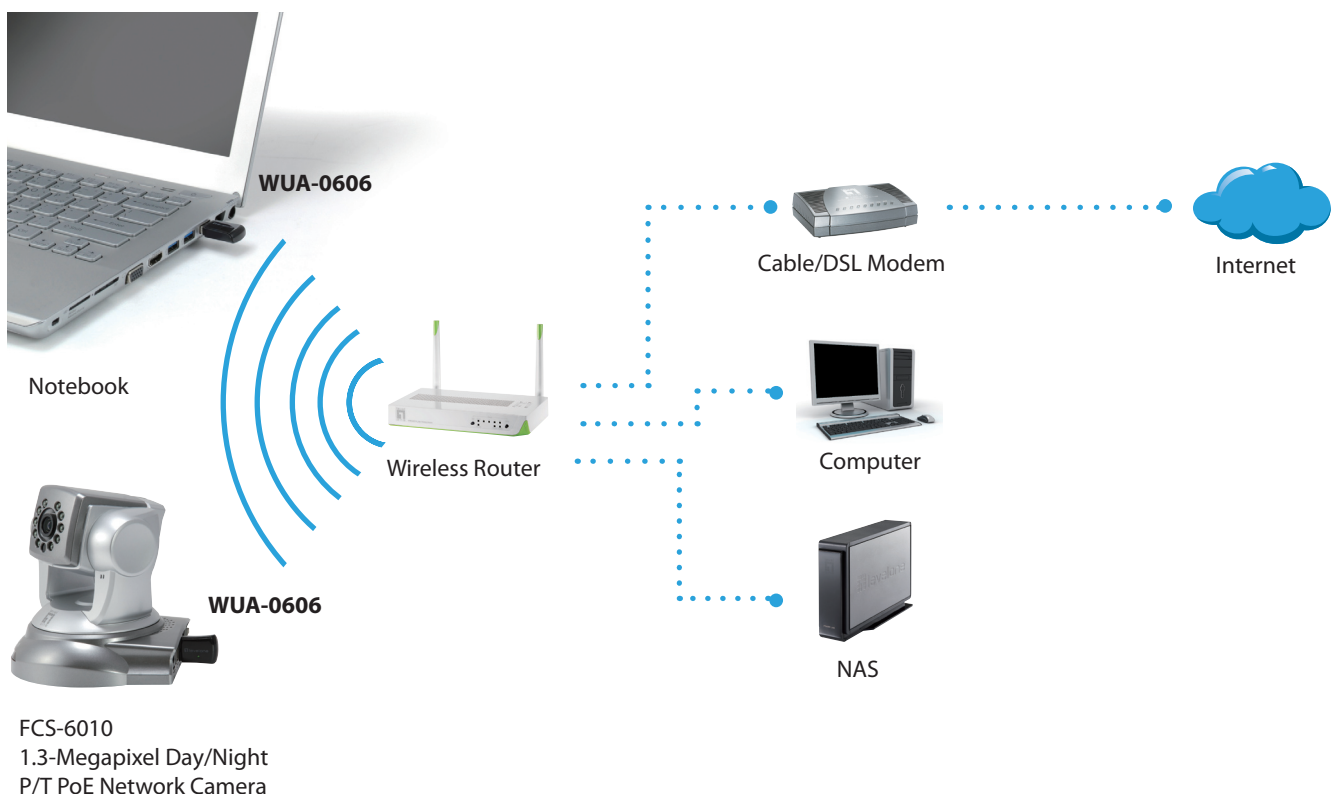

Technical Specification

Standard Compliance

IEEE 802.11n, IEEE 802.11g, IEEE 802.11b

Host Interface

USB Port Type: USB 2.0, 1.1

Radio Operation

Data Transfer Rate

802.11n: Up to 150Mbps (40Mhz)

802.11n: Up to 75Mbps (20Mhz)

802.11g: 54, 48, 36, 24, 18, 12, 9 and 6 Mbps

802.11b: 11, 5.5, 2 and 1 Mbps

Modulation

802.11n: BPSK, QPSK, 16-QAM, 64-QAM

802.11g: OFDM

802.11b: CCK, QPSK, BPSK

Media Access Control

CSMA/CA with ACK

Frequency Band

2.4GHz ~ 2.4835GHz

Number of Channels

Channel 1 ~ 11 North America (FCC)

Channel 1 ~ 13 Europe (ETSI)

Transmitter Output Power (Typical)

802.11n: 13.5± 1dBm

802.11g: 13.5 ± 1dBm

802.11b: 17 ± 1dBm

Antenna Type

1 x 2dbi Built-In Antenna

Network Security

WPA

WPA2

WEP-64/128 bit

TKIP/AES

802.1x RADIUS

Supports WPS Configuration

Device Management

Windows Utility Software

OS Supported: Windows 2000 / XP / Vista / 7

Physical Specification

LED Indicator

Link

Dimension (L x W x H)

39 x 20 x 8mm

Temperature

Operating: 0~50 Degree C

Storage: -40~70 Degree C

Humidity

Operating: 10~90% (Non-condensing)

Certifications

FCC, CE

Product Diagram