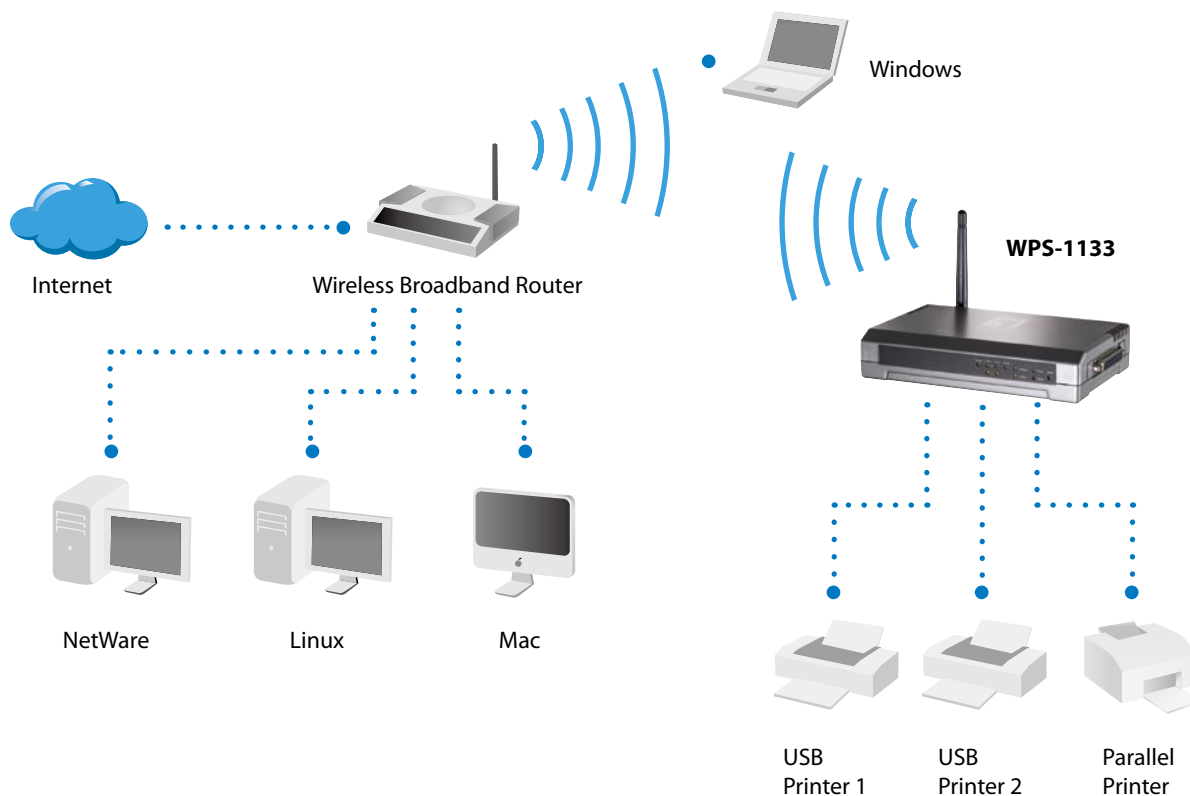

Wireless Print Server with 2 USB and 1 Parallel Ports

WPS-1133

H/W Version: 1

The LevelOne WPS-1133 print server is an ideal network printing solution for small offices, home offices, schools and other businesses that require printer sharing over the same network.

Wireless Printer Sharing and Multi Printer Support

The WPS-1133 Multi Port print server provides simultaneous connectivity to two USB and one Parallel printers. It supports the USB 2.0 standard for high-speed printing.

Easy Installation Wizard

The LevelOne WPS-1133 is easily configurable using a Web Browser or Windows based configuration program included with the CD-ROM.

- 1. LED Indicators
- 2. Reset Port
- 3. Power Port
- 4. RJ-45 LAN Port
- 5. USB Ports
- 6. Parallel Port

CE, FCC Class B

Product Diagram

Order Information

Package Content

WPS-1133: Wireless Print Server with 2 USB and 1 Parallel Ports

WPS-1133
Power Adapter
CD Manual/Driver/Utility
Quick Installation Guide