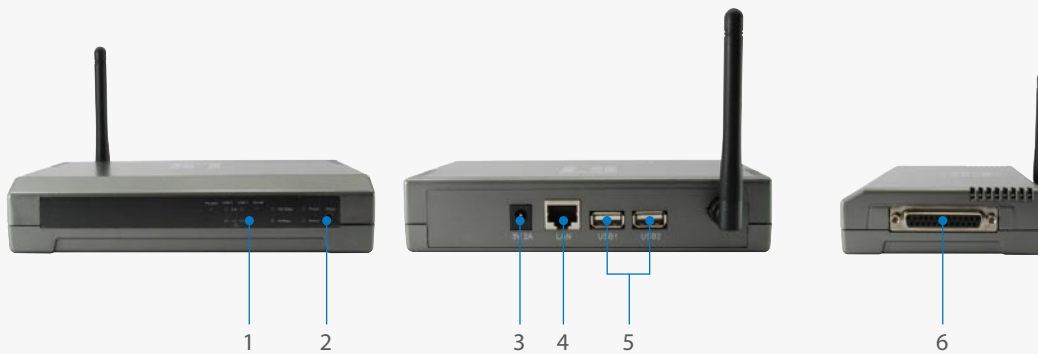

Wireless Print Server with 2 USB and 1 Parallel Ports

WPS-1133

H/W Version: 1

The LevelOne WPS-1133 print server is an ideal network printing solution for small offices, home offices, schools and other businesses that require printer sharing over the same network.

Wireless Printer Sharing and Multi Printer Support

The WPS-1133 Multi Port print server provides simultaneous connectivity to two USB and one Parallel printers. It supports the USB 2.0 standard for high-speed printing.

Easy Installation Wizard

The LevelOne WPS-1133 is easily configurable using a Web Browser or Windows based configuration program included with the CD-ROM.

- 1. LED Indicators
- 2. Reset Port
- 3. Power Port
- 4. RJ-45 LAN Port
- 5. USB Ports
- 6. Parallel Port