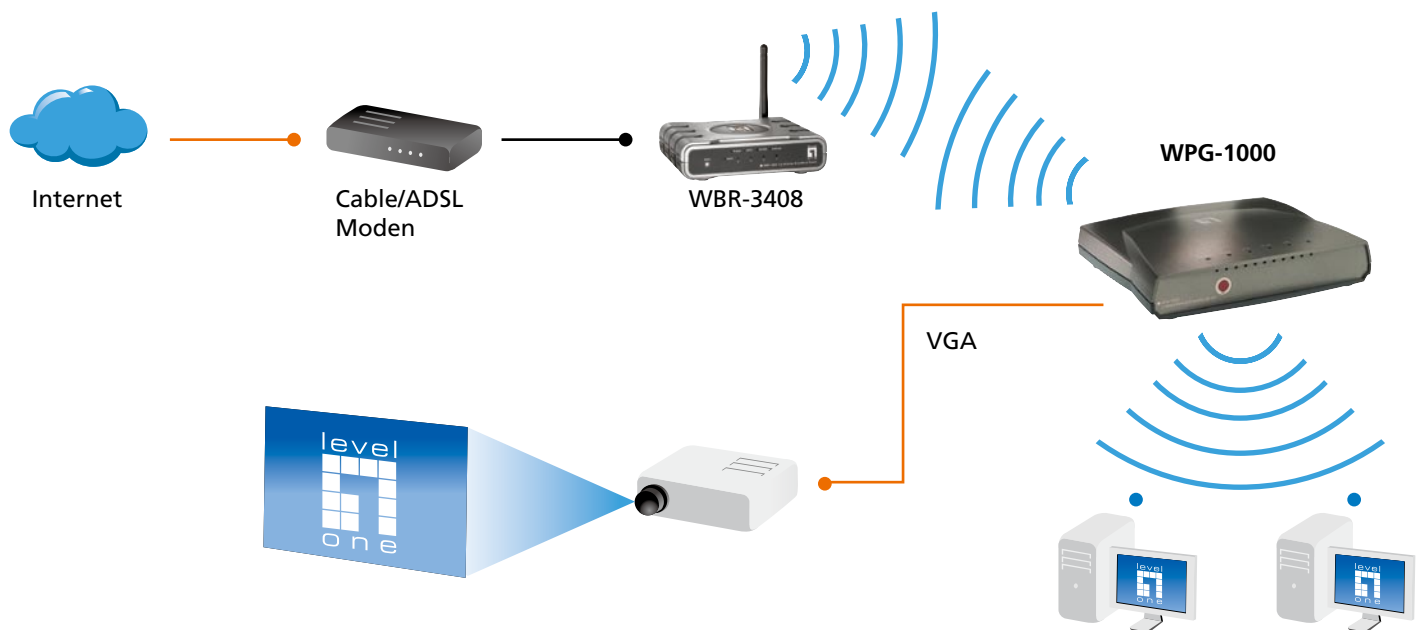

Technical Specification

LAN-Interface

1x 10/100 Mbps RJ-45 Port

USB Interface

1x USB Port for Keyboard and Mouse

VGA Interface

1x VESA D-Sub 15-pin Female Port
Resolutions: 640x480 VGA, 800x600 SVGA,
1024x768 XGA, 1280 x 1024 SXVGA

Wireless Data Transfer Rate

802.11g: 54 ~ 6 Mbps
802.11b: 11 ~ 1 Mbps

Number of Channels

Ch.1 ~ 11 USA
Ch.1 ~ 13 EU, Japan

Operating Frequency

2.4 ~ 2.4835 GHz

Antennas

Built-in 2dbi Antenna

Wireless and Network Modes

Automatic AP or Client mode
Manual Ad-hoc mode
Wireless Security: 64/128 bit WEP Encryption
DHCP Client or Static IP
Built-in Auto-IP Technology

Real-Time View

Smooth flow of Flash and PowerPoint animations
Supports Video Players: Media Player, Real Player
and Quicktime

Two compression/transmission speeds

Cabling

Standard VGA
Ethernet Cat.5 RJ-45 Cable

Operating System

Windows 98SE/ME/2000/XP

Physical Characteristics

Internal Storage: 64 MB
Power: 5V / 2.5A
Construction: Fire-Resistant Plastic
Operating Temperature: 0°C ~ 40°C / 85% Humidity
Storage Temperature: -20°C ~ 70°C / 95% Humidity
Dimensions: 208mm(L) x 144mm(W) x 33mm(H)
Weight: 400g

Certification

FCC, CE

Standard Compliant

IEEE 802.11b, IEEE 802.11g
IEEE 802.3x, IEEE 802.3, IEEE 802.3u

Product Diagram

Order Information

WPG-1000: 54Mbps Wireless Projector Server

Package Contents

WPG-1000
RJ45 Ethernet LAN Cable
VGA Cable
Power Adapter
Quick Installation Guide