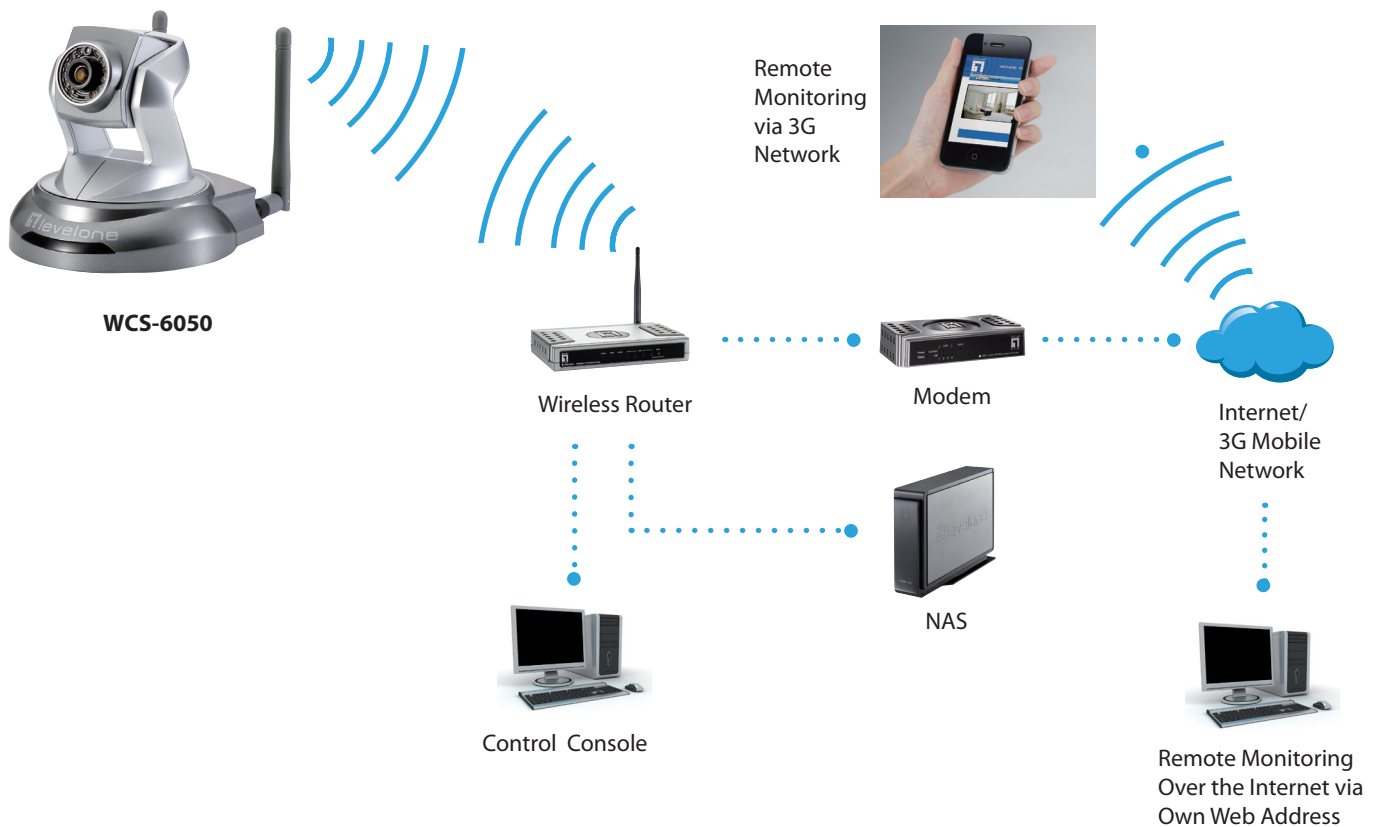

Product Diagram

Order Information

Package Contents

WCS-6050: 5-Megapixel Day/Night Wireless P/T Network Camera

WCS-6050, Antenna x 2, Power Adapter, Camera Stand, Quick Installation Guide, CD Manual / Utility

All mentioned brand names are registered trademarks and property of their owners. Technical specifications are subject to change without notice.

© Copyright Digital Data Communications GmbH. All Rights Reserved.