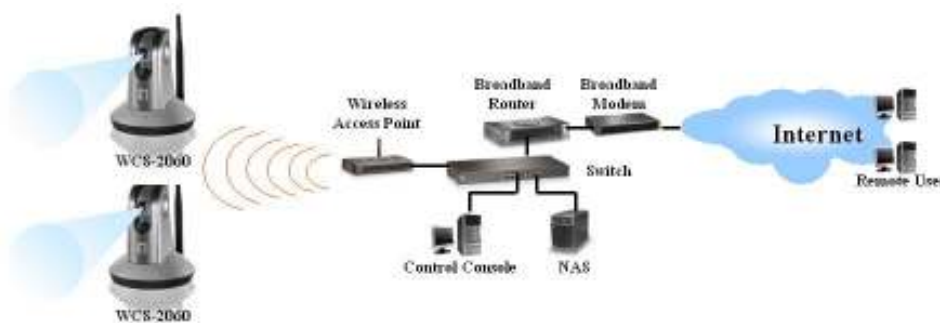

Video Specification

- **Video Algorithm Support**
  MPEG4 (Simple Profile) for streaming video
  JPEG for still image
- **Features**
  Adjustable image size, quality and bit rate
  Timestamp and text overlay
  3 motion detection windows
  Flip & mirror
- **Video Resolution:**
  Up to 30/25 frames at 160x120
  Up to 30/25 frames at 176x144
  Up to 30/25 frames at 320x240
  Up to 30/25 frames at 640x480

Camera Specification

- **Camera/ Lens**
  1/4 inch color CMOS sensor
  Typical: 1.0 Lux / F2.0
  AGC, AWB, AES
  Electronic shutter: 1/60 to 1/15,000 sec
  Fix length: 4.0mm
  Aperture: F2.0

Audio

- **Algorithm**
  GSM-AMR/ MPEG4 AAC
- **Audio Mute**
  Supported

Microphone

- Omni-directional
  Frequency: 50 – 16,000Hz
  S/N ratio: more than 60dB

Pan/Tilt

- Pan: range 350° (+175°~-175°)
  Tilt: range 125° (+90°~-35°)
  Auto pan mode/ Auto patrol mode

Security

- ID/Password authentication
  Wireless Security: 64/128-bit WEP; WPA-PSK

Hardware

- **System**
  RAM: 32MB SDRAM
  ROM: 4MB Flash ROM
- **LEDs**
  System power and status indicator
  System activity and Network link indicator
  Microphone status indicator
- **Power**
  Adapter output: 12VDC, 1.5A
- **Temperature**
  Operating: 0°C -40°C (32°F -102°F)
- **Humidity**
  Operating: 85% (RH)
- **Dimension**
  121.4mm(L) * 110mm(W) * 103mm(H)
- **Weight**
  222g
- **EMI and Safety**
  FCC, CE

Viewing System Requirements

- **OS**
  Microsoft Windows 98SE/ ME/ 2000/ XP
- **Browser**
  IE5.0 or above
- **3GPP Player**
  Real Player 10.5
  Quick Time 6.5
  Packet Video Player 3.0

Product Diagram

Ordering Information

- WCS-2060: 11g Wireless P/T IP Network Camera

For more information, please contact your LevelOne representative, or visit our website
All technical specifications are subject to change without notice.
All mentioned brand names are registered trademarks and property of their owners

www.level1.com