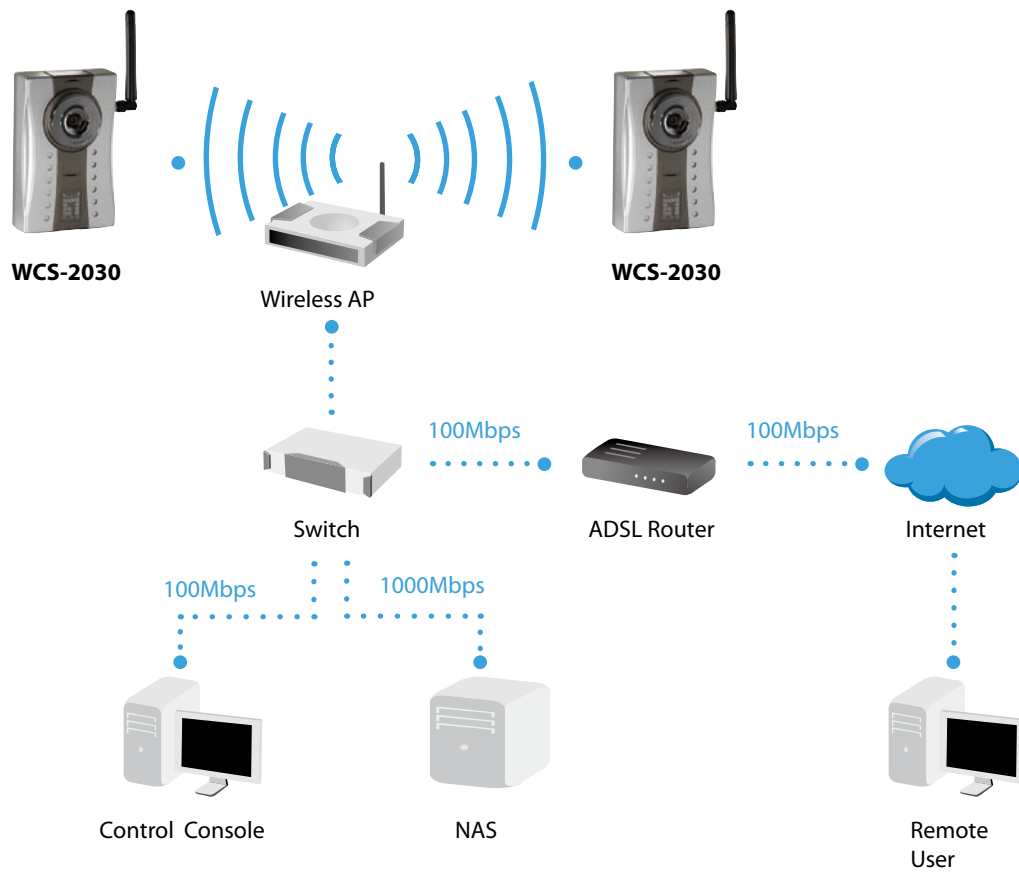

11g Wireless IP Network Camera

WCS-2030

H/W Version: 3

Compact Sized Digital IP Network Camera

Have your home surveillance in your hand with the LevelOne WCS-2030 compact-sized IP network camera. It is able to broadcast live images to your handheld mobile phone or PDA which supports 3GPP/ISMA RSTP format. This is the perfect network camera for home and office surveillance systems. This device is able to transmit optimal synchronized video and audio over the Internet thus provides the remote monitoring capabilities.

Wireless Digital Surveillance

In order to provide flexible connection possibilities, the WCS-2030 can transmit video streaming either through a 54Mbps wireless network or an Ethernet connection.

With a built-in web server, WCS-2030 provides an easy user interface for remote access to receive video signals from anywhere anytime over the Internet. DDNS is also configured to allow this camera to use an easier naming format to remember rather than an IP address.

Free bundled Surveillance Software

The WCS-2030 bundles with free software that allows the administrator to monitor up to 32 channels simultaneously.

This software supports even more features such as recording of streaming video directly to hard disk, enable motion detection and several video enhancement features, making this network camera an ideal solution.

EMI and Safety

FCC, CE

Product Diagram

Order Information

Package Contents

WCS-2030: 11g Wireless IP Network Camera

WCS-2030

Power Adapter