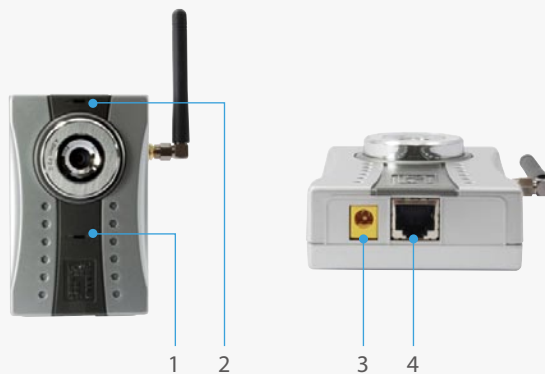

11g Wireless IP Network Camera

WCS-2030

H/W Version: 3

Compact Sized Digital IP Network Camera

Have your home surveillance in your hand with the LevelOne WCS-2030 compact-sized IP network camera. It is able to broadcast live images to your handheld mobile phone or PDA which supports 3GPP/ISMA RSTP format. This is the perfect network camera for home and office surveillance systems. This device is able to transmit optimal synchronized video and audio over the Internet thus provides the remote monitoring capabilities.

Wireless Digital Surveillance

In order to provide flexible connection possibilities, the WCS-2030 can transmit video streaming either through a 54Mbps wireless network or an Ethernet connection.

With a built-in web server, WCS-2030 provides an easy user interface for remote access to receive video signals from anywhere anytime over the Internet. DDNS is also configured to allow this camera to use an easier naming format to remember rather than an IP address.

Free bundled Surveillance Software

The WCS-2030 bundles with free software that allows the administrator to monitor up to 32 channels simultaneously.

This software supports even more features such as recording of streaming video directly to hard disk, enable motion detection and several video enhancement features, making this network camera an ideal solution.

1. Status LED
2. Built-in Microphone
3. Power In
4. LAN Port

Key Features

- Live video and audio monitoring via 3G Mobile phone
- Installs easily on a 802.11b/g Wireless LAN or wired Ethernet
- Up to 30 frames per second in VGA resolution
- Supports UPnP for Easy set-up and installation
- Motion detection
- Event-notification via E-mail
- Free software included (Industry-leading 32-channel IP CamSecure Lite™ software)