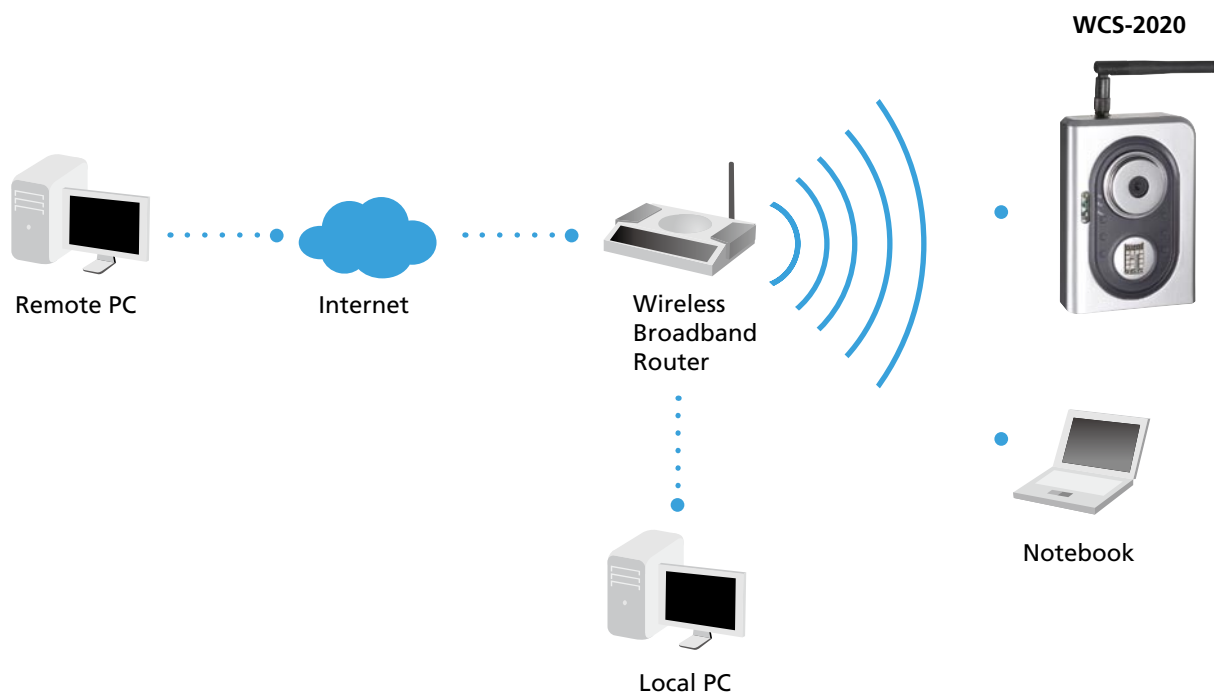

Technical Specification

Network
IEEE 802.11b/g Wireless 10/100Mbps LAN
Video
Compression Mode
MJPEG
Max. Resolution
640x480 pixels
Frame Rate
160x120: 30fps 320x240: 30fps 640x480: 20fps
Still Picture
JPEG
Video Record
.AVI
Camera
Sensor
¼" Color CMOS Sensor
Lens
4.8mm, F=1.8
View Angle
53°
Minimum Illumination
1.9 Lux @ F1.8

Hardware & Environment
Flash ROM
2MB Flash ROM
SDRAM
16MB SDRAM
Housing
Indoor use
Power
12VDC, 1A Power adapter
Temperature
Operating: 0°C~45°C
Humidity
Operating: 10%~90%(Non-Condensing)
Software
Bundled with a surveillance management software
Viewing System Requirement
OS
Microsoft Windows 98/ME/XP/NT/2000/2003/Vista
Browser
IE 6.x or above
EMI and Safety
FCC, CE

Product Diagram

Order Information

WCS-2020: 11g Wireless Network Camera

Package Contents

WCS-2020, Power Adapter, Antenna, Camera Stand and Bracket Kit, CD Manual/Utility Quick Installation Guide