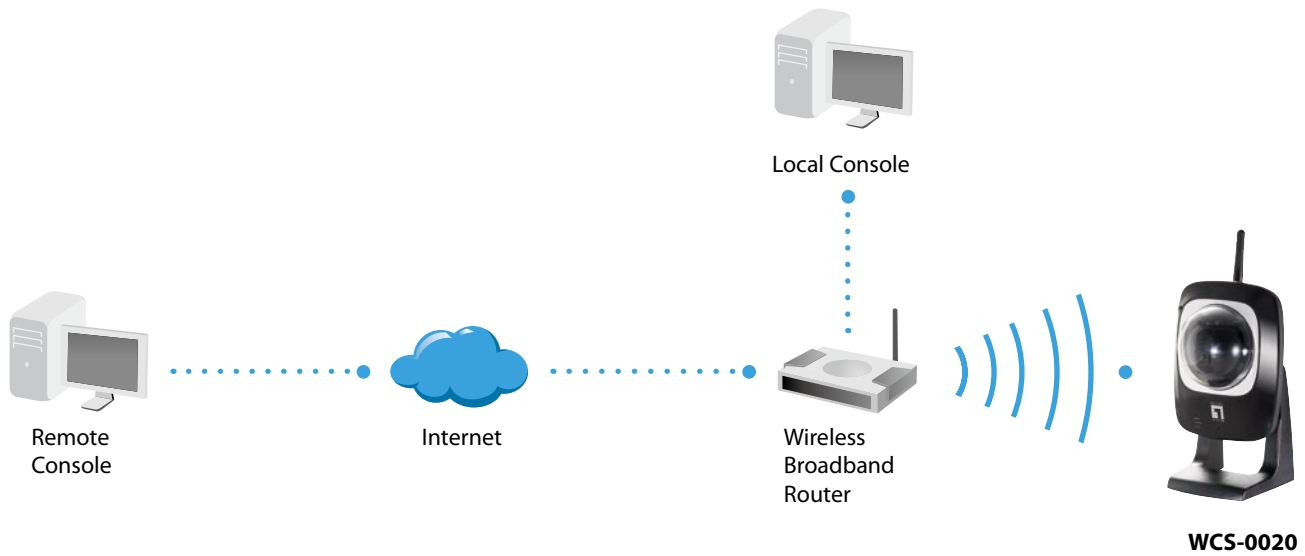

Product Diagram

Order Information

WCS-0020: 11g Wireless P/T IP Network Camera

Package Contents

WCS-0020
Power Adapter
Antenna
Camera Stand
CD Manual/Utility
Quick Installation Guide