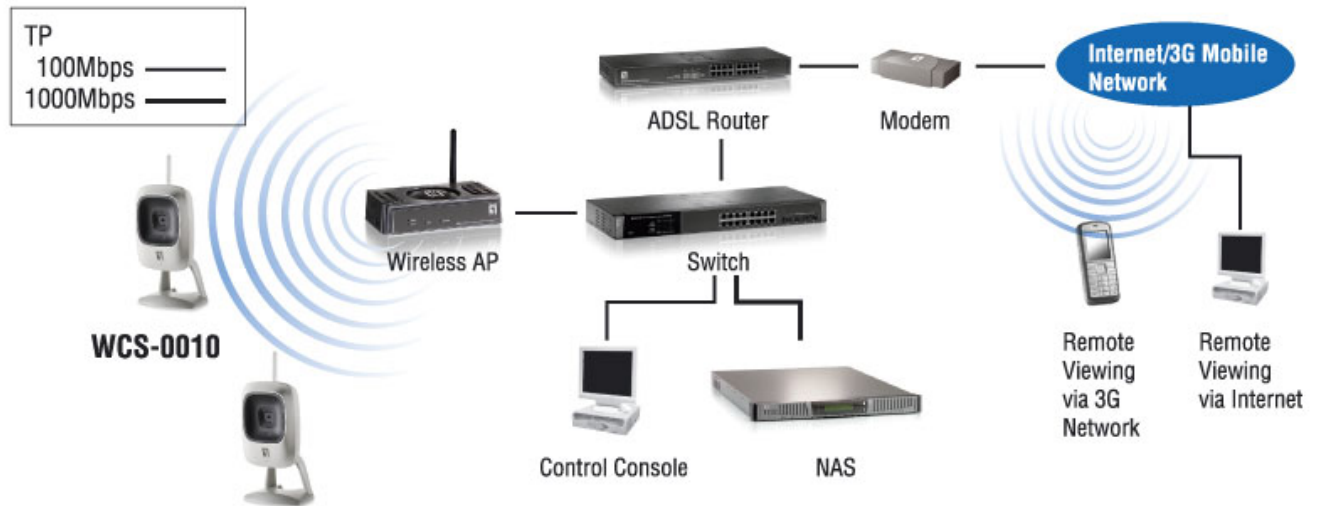

Product Diagram

Order Information

WCS-0010 Wireless Network Camera

For more information, please contact your LevelOne representative, or visit www.level1.com
All technical specifications are subject to change without notice.
All mentioned brand names are registered trademarks and property of their owners

www.level1.com