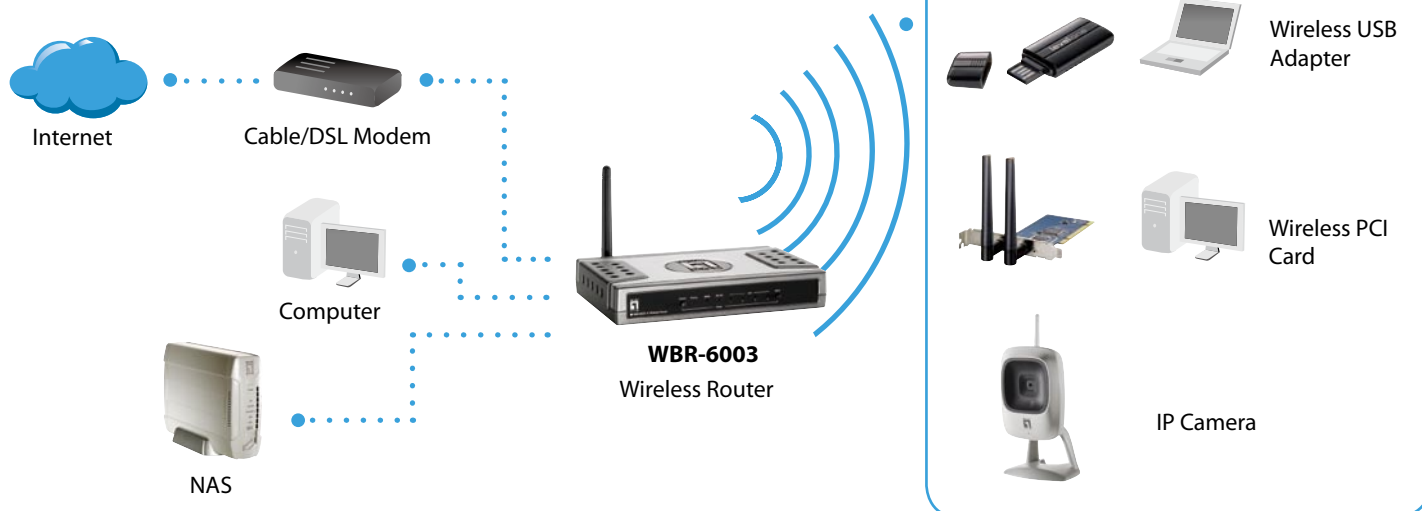

802.11g: 54 ~ 6 Mbps

802.11b: 11 ~ 1 Mbps

Number of Channels

Ch.1 ~ 11 USA

Ch.1 ~ 13 EU, Japan

Operating Frequency

2.4 ~ 2.4835 GHz

Antennas

1x 2dBi dipole (5dbi option available)

Wireless Features

Wireless Signal On / Off Button

Auto Channel Selection

Wireless Security

WEP 64/128-bit Web share key encryption

WPA, WPA2, 802.1x RADIUS support

128-bit TKIP/AES encryption

SSID Broadcast On/Off

WiFi Protect Setup (WPS) Push Button Support

WDS

One-to-Many peer AP (Max : 4 peer APs)

Firewall

DoS Detection

NAT Firewall with SPI mode

Virtual Server, DMZ

Schedule-Based MAC, IP, Domain and URL Filtering

QoS Support

Port Number and IP Address Traffic Prioritization

802.11e WMM Supported

Other Features

DDNS Supported, UPnP Supported, NTP Time Server,

VPN Pass-Through (PPTP, IPsec, L2TP), Wake on LAN

Management

Quick Installation Wizard and Easy Setup Utility

Web-Based GUI Configuration

Syslog monitoring, Email Alert

Simple SNMP supported

Firmware Upgrade

Web-based (HTTP), Windows Utility

Supported Operating Systems

Windows 2000/XP/Vista/Mac OSX/Linux

Power Adapter

DC5V / 1.2A

Operating Temperature

0°C ~ 40°C / 85% Humidity

Storage Temperature

-20°C ~ 70°C / 95% Humidity

Dimensions: (L x W x H)

166mm x 112mm x 30mm

Certifications

CE, FCC

Standard Compliant

IEEE 802.11n specification,

IEEE 802.11g, IEEE 802.11b, IEEE 802.11i, IEEE 802.1x

IEEE 802.11e, IEEE 802.3x, IEEE 802.3, IEEE 802.3u

Product Diagram