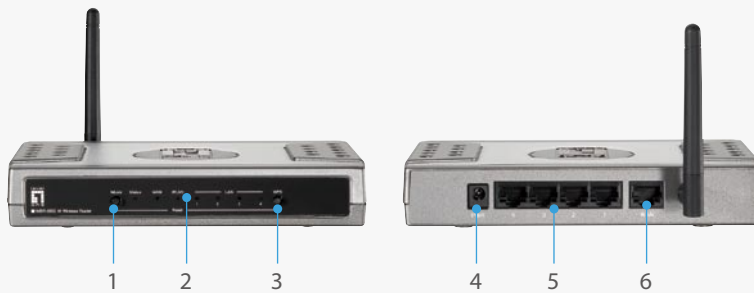

1. Wireless Signal On/Off Button
2. LED Indicators
3. WiFi Protected Setup(WPS) Button
4. Power Port
5. LAN Interface
6. WAN Interface

Key Features

- 802.11n compliant, speeds up to 150 Mbps
- Auto-Channel Selection to avoid interference from neighbors
- Wireless Signal On / Off Button
- Simple Wireless Security with one-push WPS button
- Advanced Firewall and Traffic Priority Features.
- Easy Step-by-Step Installation Wizard

Works Well With

WUA-0603
N Wireless USB Adapter

WCS-0010
11g Wireless Network Camera