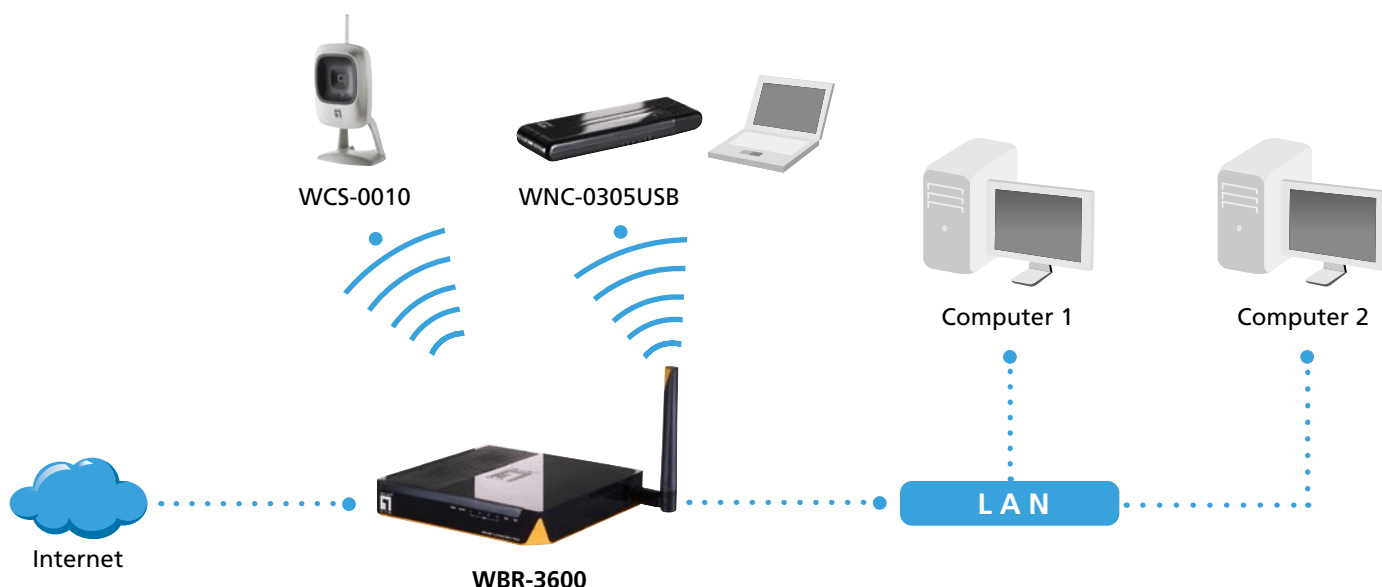

ADSL2+ Compliance

ITU-T G.992.5

ATM and PPP Protocols

VC and LLC based multiplexing

ATM Adaptation Layer Type 5 (AAL5)

Multiple Protocol over AAL5 (MPoA)

PPP over Ethernet (PPPoE)

PPP over ATM (PPPoA)

OAM F4/F5

Wireless Data Transfer Rate

802.11g: 54 ~ 6 Mbps

802.11b: 11 ~ 1 Mbps

Number of Channels

Ch.1 ~ 11 USA

Ch.1 ~ 13 EU, Japan

Operating Frequency

2.4 ~ 2.4835 GHz

Antennas

1x 2dBi Detachable Antenna

Wireless Security

WEP 64/128-bit Web share key encryption

WPA, WPA2, 802.1x RADIUS support

128-bit TKIP/AES encryption

SSID Broadcast On/Off

WiFi Protect Setup (WPS) Support

Firewall

DoS Detection

NAT Firewall with SPI mode

Virtual Server, DMZ

Schedule-Based URL Filtering

QoS Support

Port Number and IP Address Traffic Prioritization

802.11e WMM Supported

Other Features

DDNS Supported, UPnP Supported, NTP Time Server,

VPN Pass-Through (PPTP, IPSec, L2TP)

Management

Quick Installation Wizard and Auto-scan ADSL settings

Web-Based GUI for management

Syslog monitoring

Firmware Upgrade

Web-based (HTTP)

Supported Operating Systems

Windows 2000/XP/Vista/Mac OSX/Linux

Power Adapter

DC12V / 1.0A

Operating Temperature

0°C ~ 40°C / 85% Humidity

Storage Temperature

-20°C ~ 70°C / 95% Humidity

Dimensions

154mm(L) * 143mm(W) * 30.5mm(H)

Certifications

CE, FCC

Standard Compliant

IEEE 802.11g, IEEE 802.11b, IEEE 802.1x

IEEE 802.11e, IEEE 802.3x, IEEE 802.3, IEEE 802.3u

Product Diagram