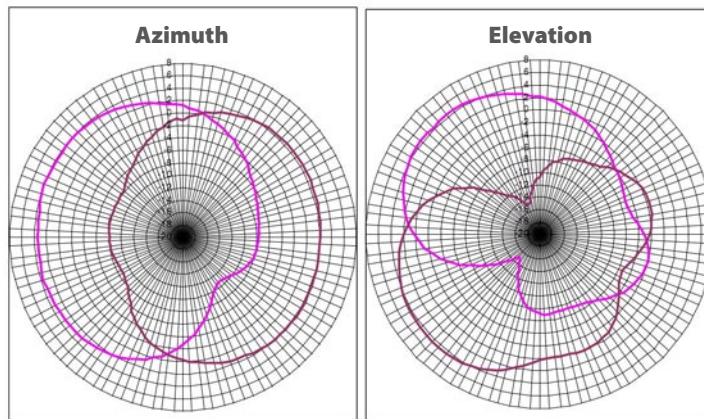

Radiation Pattern

Order Information

WAP-3101: Ceiling Mount PoE Wireless Access Point

Package Content

WAP-3101

Power Adapter

LAN Cable

Quick Installation Guide

CD Manual