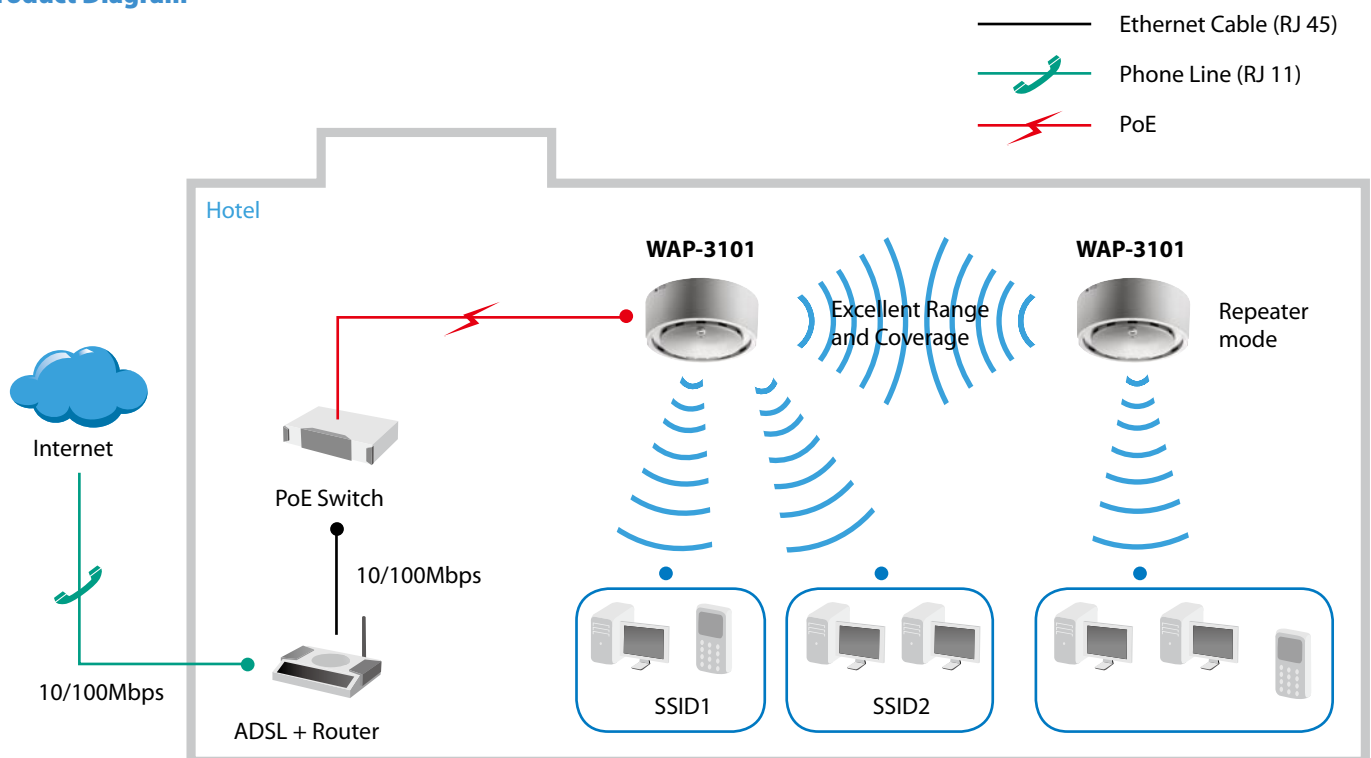

Ceiling Mount PoE Wireless Access Point

WAP-3101

H/W Version: 1

Discreet and Powerful

The LevelOne Ceiling Mount PoE Wireless Access Point delivers fast wireless speeds to your home or office network. Following the 802.11g standard, you can take advantage of Super-G 108 Mbps throughput for all of your data, voice and video streaming needs.

Radiation Pattern

Order Information

WAP-3101: Ceiling Mount PoE Wireless Access Point

Package Content

WAP-3101

Power Adapter

LAN Cable

Quick Installation Guide