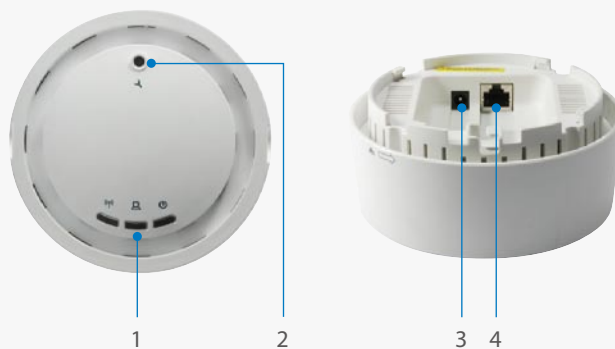

1. LED Indicators
2. Reset Button
3. Power Port
4. LAN Interface

Key Features

- Complies with the IEEE 802.11b/g 2.4GHz specification
- Compliant with IEEE 802.3af PoE PD (Powered Device) standard
- Supports WEP, WPA, WPA2 and IEEE 802.1x for high level security
- Supports QoS (WMM) to enhance user performance and density
- Supports Multi-SSID function (4 SSID) in AP mode
- Embedded 2 x 4dBi Directional Antennas in MIMO Configuration
- Complies wireless network speed up to 108Mbps with Super G and backward compliant with 802.11b/g standards

Related Products

WNC-0306USB
108Mbps Wireless USB Adapter

PIS-3000
Normal Power PoE Kit