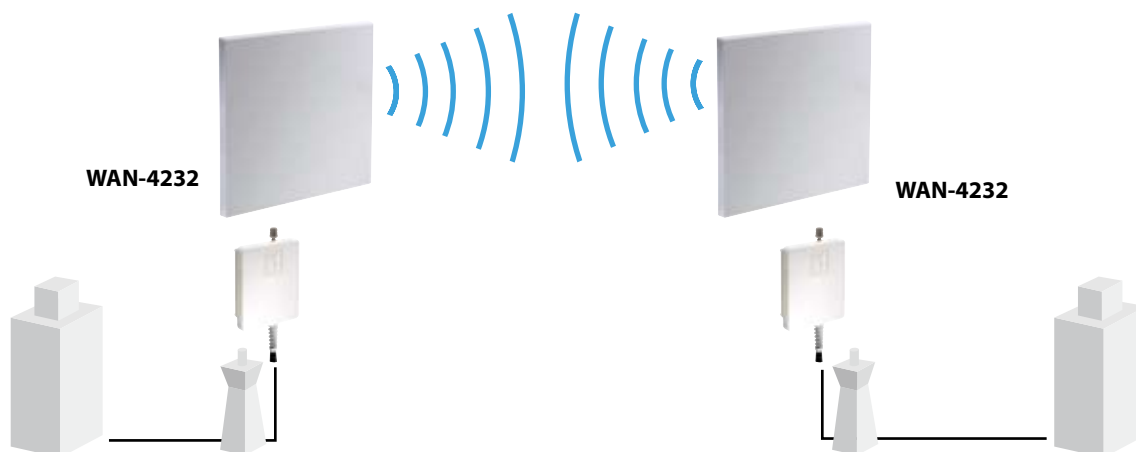

This antenna is especially suitable for outdoor point-to-point wireless link applications and point-to-multipoint systems such as LevelOne WAB-7000 and

to be used in installations where high performance are key factors. All metal parts DC grounded for noise reduction and lightning protection. The radome is manufactured from a special UV-stabilized plastic to reduce the effects of solar radiation. The enclosed waterproof surface keeps the antenna workable in any rugged environment.

WAN-4232 can also work with other wireless devices, which comply with IEEE802.11a standard and are equipped with an N male connector.

N-jack female Connector

** Antenna cable and arrestor are not included

Works Well With

WAB-7000

11a/b/g Outdoor PoE Wireless Access Point

WAB-7400

11a/b/g Dual Radio Outdoor Mesh PoE Wireless Access Point

Technical Specification

Electrical Specification
Frequency Band 5.150GHz-5.875GHz
Gain 23dBi
VSWR 1.7:1 Max
Polarization Horizontal or Vertical
HPBW/V 10°
HPBW/H 10°
Front to back ratio >40dB
Power Rating 30W
Impedance 50 Ohms
Connector N female

Product Diagram

WAN-4232 works with WAB-7000 for Point-to-Point wireless bridging applications

Radiation Pattern

RF Patterns
Vertical Cut, typ.

RF Patterns
Horizontal Cut, typ.

Order Information
Package Contents