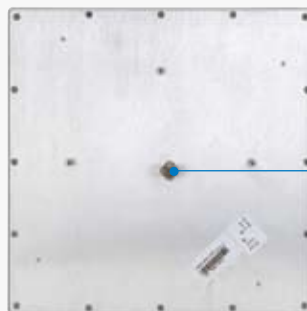

N-jack female Connector

** Antenna cable and arrestor are not included

Key Features

- For IEEE 802.11a applications at the range between 5.150- 5.875GHz frequency band
- Easy to install for vertical or horizontal polarization
- Directional operation provides extended point to point coverage
- Low wind resistance

Works Well With

WAB-7000

11a/b/g Outdoor PoE Wireless Access Point

WAB-7400

11a/b/g Dual Radio Outdoor Mesh PoE Wireless Access Point