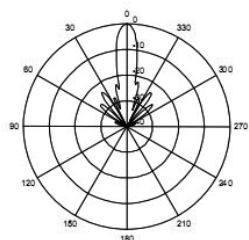

Radiation Pattern

RF Patterns
Vertical Cut, typ.