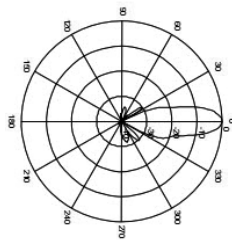

Product Diagram

WAN-4232 works with WAB-7000 for Point-to-Point wireless bridging applications

Radiation Pattern

RF Patterns
Vertical Cut, typ.

RF Patterns
Horizontal Cut, typ.

Order Information
Package Contents