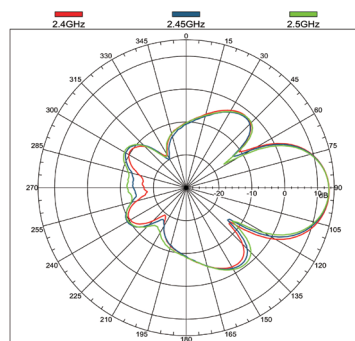

14 dBi

VSWR

1.92:1Max

Polarization

Linear Vertical

HPBW/H

30°

HPBW/E

Antenna Cover

ABS

Dimension

262mm x 240mm x 32 mm

Product Diagram

WAN-2140 works with WAB-3002 Point to Point wireless bridging applications

Radiation Pattern

E-Plane Co-polarization Pattern