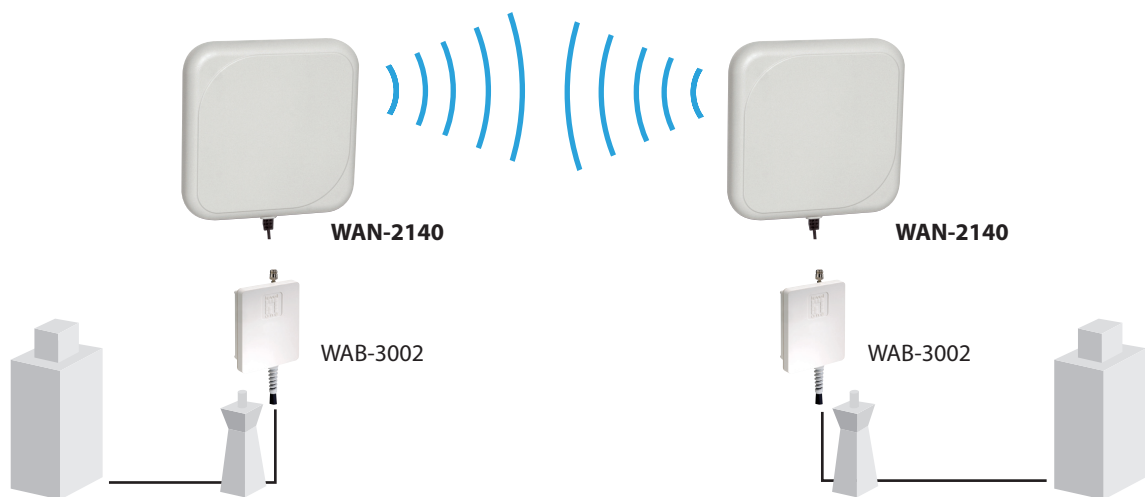

14dBi Directional Outdoor Panel Antenna

WAN-2140

H/W Version: 1

LevelOne WAN-2140 outdoor grid antenna is a high performance directional flat patch WiFi antenna suitable for indoor/outdoor directional applications. This antenna increases wireless signal coverage and improves signal strength/quality for existing 802.11b/g wireless devices in the range between 2.4Ghz to 2.5Ghz frequency bands.

point-to-point wireless bridge applications. The waterproof surface keeps the antenna workable in any rogue environment.

The WAN-2140 has been tested for interoperating with LevelOne's wireless product which comply with IEEE802.11b/g standards and are equipped with an N male connector.

The WAN-2140 is especially designed for outdoor

N-jack female Connector

** Antenna cable and arrestor are not included

Key Features

- For IEEE 802.11b/g/n applications at the range between 2.4GHz~2.5GHz frequency band
- Easy to install for vertical or horizontal polarization
- Directional operation provides extended point to point coverage
- Integrated N-Type female connector

Antenna Cover

ABS

Dimension

262mm x 240mm x 32 mm

Product Diagram

WAN-2140 works with WAB-3002 Point to Point wireless bridging applications

Radiation Pattern

E-Plane Co-polarization Pattern