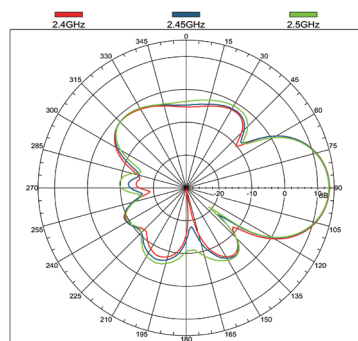

14 dBi

VSWR

1.92:1Max

Polarization

Linear Vertical

HPBW/H

30°

HPBW/E

Antenna Cover

ABS

Dimension

262mm x 240mm x 32 mm

Product Diagram

WAN-2140 works with WAB-3002 Point to Point wireless bridging applications

Radiation Pattern

E-Plane Co-polarization Pattern