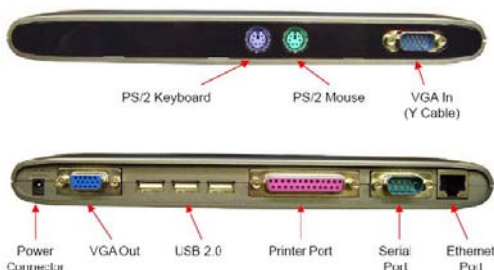

This USB2.0 Docking Station provides three USB 2.0 ports, one parallel port, one RS-232 serial port, one 10Base-TX/100Base-T Ethernet port, PS/2 ports for keyboard and mouse and VGA pass-through. An external power supply unit is provided as well as a USB/VGA cable.

UDS-1000

Key Features

- Instantly converts your laptop into networked desktop workstation
- Adds a Parallel, Serial, 10/100M Ethernet LAN, PS/2 Keyboard/Mouse and three USB 2.0 ports to your laptop or desktop system
- Backward compatible with USB 1.1 devices
- Use USB bus-powered or self-powered with included power adaptor
- Connect your desktop monitor to your laptop with VGA pass-through
- Easy installation and compatible with Windows 98SE/ME/2000/XP and Mac OS 10.3/10.4

Technical Specification

- **Standards**
  USB version: USB 1.0/USB 1.1/ USB 2.0
  HID version: USB HID 1.1
- **Connect Ports**
  1 x USB Upstream Port
  3 x USB Downstream Port (USB 2.0)
  2 x Mini PS/2 Port (Keyboard, Mouse)
  1 x RS-232 Port (DB-9)
  1 x IEEE-1284 Printer Port (DB-25)
  2 x VGA Db15
- **Bus-Power Limit Current Protection**
  500mA (When external adaptor applied)
- **Basic Power Consumption**
  450mA
- **Over-Current Protection**
  Yes
- **Power Adaptor**
  DC 5V/2A
- **Power & Access LED Indicator**
  Yes
- **Temperature**
  Operating: 0°C ~ 70 °C
  Storage: 0°C to 85 °C
- **Humidity**
  0% ~ 80% RH, non-Condensing
- **Dimension**
  236mm(L) x 28mm(W) x 58mm(D)
- **Weight**
  210g

Product Detail

Ordering Information

- UDS-1000: LevelOne USB2.0 Docking Station

www.level1.com