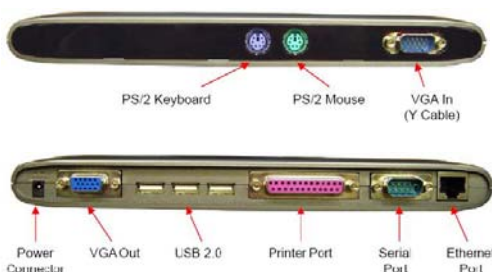

This USB2.0 Docking Station provides three USB 2.0 ports, one parallel port, one RS-232 serial port, one 10Base-TX/100Base-T Ethernet port, PS/2 ports for keyboard and mouse and VGA pass-through. An external power supply unit is provided as well as a USB/VGA cable.

UDS-1000

Key Features

- Instantly converts your laptop into networked desktop workstation
- Adds a Parallel, Serial, 10/100M Ethernet LAN, PS/2 Keyboard/Mouse and three USB 2.0 ports to your laptop or desktop system
- Backward compatible with USB 1.1 devices
- Use USB bus-powered or self-powered with included power adaptor
- Connect your desktop monitor to your laptop with VGA pass-through
- Easy installation and compatible with Windows 98SE/ME/2000/XP

Technical Specification

- **Standards**
  USB version: USB 1.0/USB 1.1/ USB 2.0
  HID version: USB HID 1.1
- **Connect Ports**
  1 x USB Upstream Port
  3 x USB Downstream Port (USB 2.0)
  2 x Mini PS/2 Port (Keyboard, Mouse)
  1 x RS-232 Port (DB-9)
  1 x IEEE-1284 Printer Port (DB-25)
  2 x VGA Db15
- **Bus-Power Limit Current Protection**
  500mA (When external adaptor applied)
- **Basic Power Consumption**
  450mA
- **Over-Current Protection**
  Yes
- **Power Adaptor**
  DC 5V/2A
- **Power & Access LED Indicator**
  Yes
- **Temperature**
  Operating: 0°C ~ 70 °C
  Storage: 0°C to 85 °C
- **Humidity**
  0% ~ 80% RH, non-Condensing
- **Dimension**
  236mm(L) x 28mm(W) x 58mm(D)
- **Weight**
  210g

Product Detail

Ordering Information

- UDS-1000: LevelOne USB2.0 Docking Station

www.level1.com