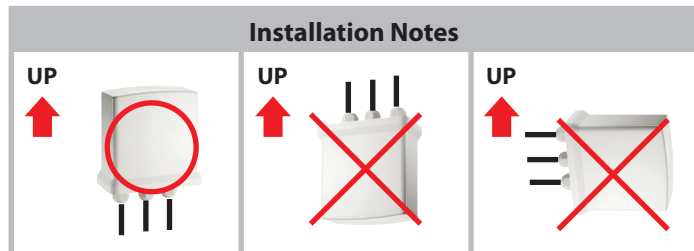

**Regulations & Approvals:**

FCC Rules Part 15  
 CE

**Physical Dimension:**

W x D x H: 180 x 165 x 95 (mm)

**Operating Environment:**

Humidity : 5% to 95% non-condensing  
 Temperature: 0~50°C

### Product Diagram

Note: These distances are typical results when used with 18~19Ω 24 AWG Cat.5 Cable

**Order Information**

**POS-4001:** Outdoor High Power PoE Splitter

**Package Contents**

POS-40001 x 1, Output Power Jack x1, QIG x1