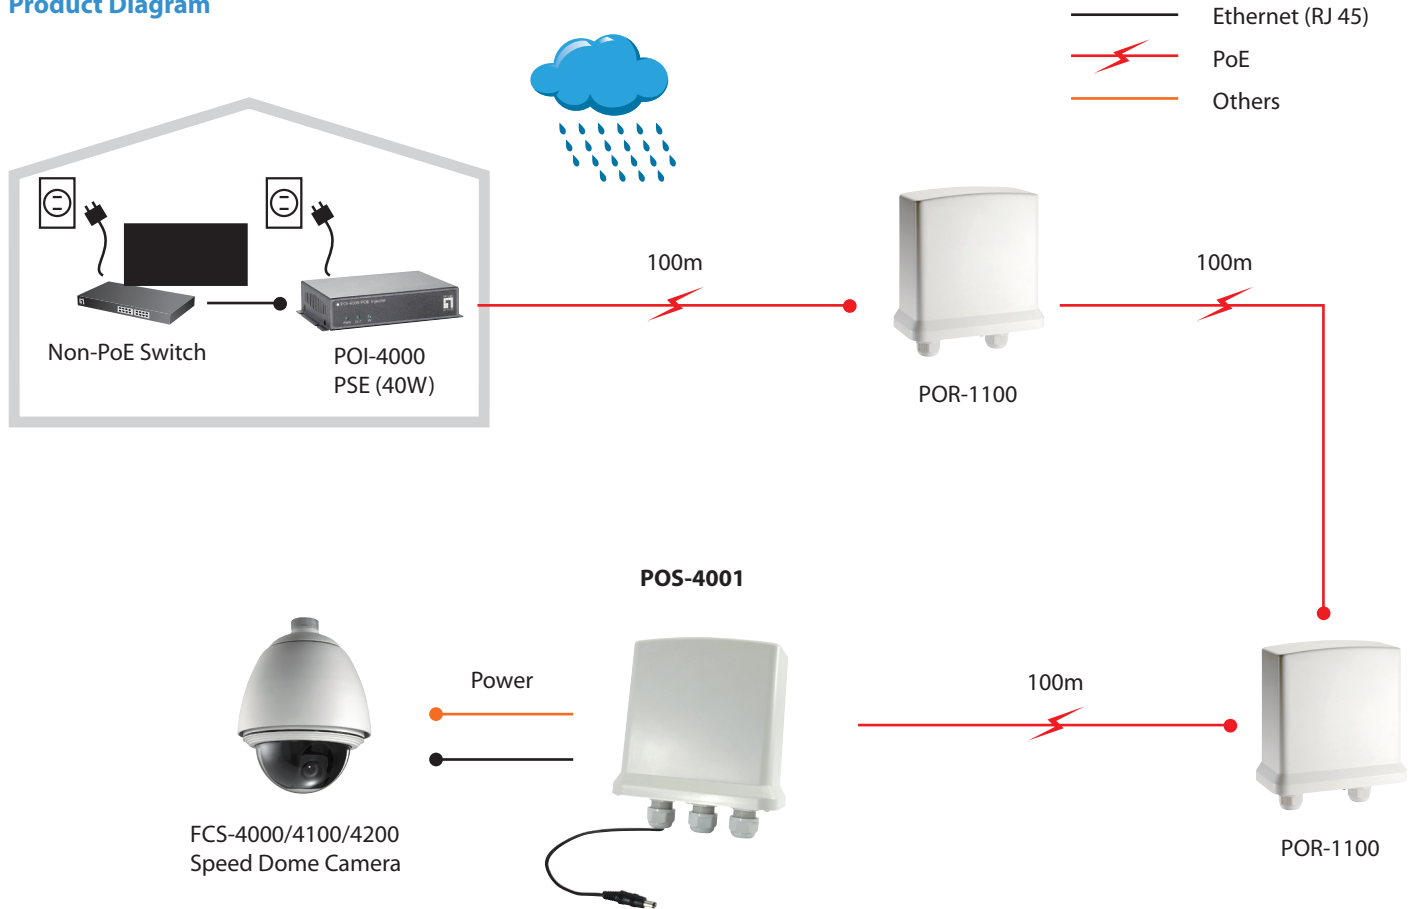

Technical Specification

LAN Interface:

IEEE 802.3x, Auto-Detection for 10/100 Base T and full/half duplex
Standard Straight-through, or Cross-over CAT 5 Cable
Automatic MDIX function
RJ-45 Connector x 2

Regulations & Approvals:

FCC Rules Part 15
CE

Physical Dimension:

W x D x H: 180 x 165 x 95 (mm)

Operating Environment:

Humidity : 5% to 95% non-condensing
Temperature: 0~50°C

Product Diagram

Note: These distances are typical results when used with 18~19Ω 24 AWG Cat.5 Cable