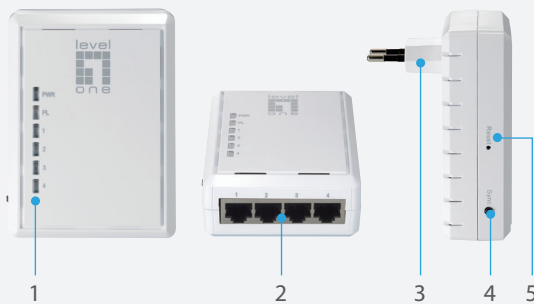

1. LED Indicators
2. RJ-45 Ethernet Port
3. Power Plug
4. Security Push Button
5. Reset Button

Key Features

- Extends your home network through existing electrical wiring with data transfer speeds of up to 200Mbps
- Built-in 4-Port Fast Ethernet switch
- QoS control for traffic prioritization and bandwidth management
- Simple Plug and Play installation
- Security push button for software free configuration
- 128-bit AES encryption for network protection enhancement

Works Well With

PLI-3411
200Mbps Powerline Wireless
Access Point

FCS-0040
1.3-Megapixel Network Camera