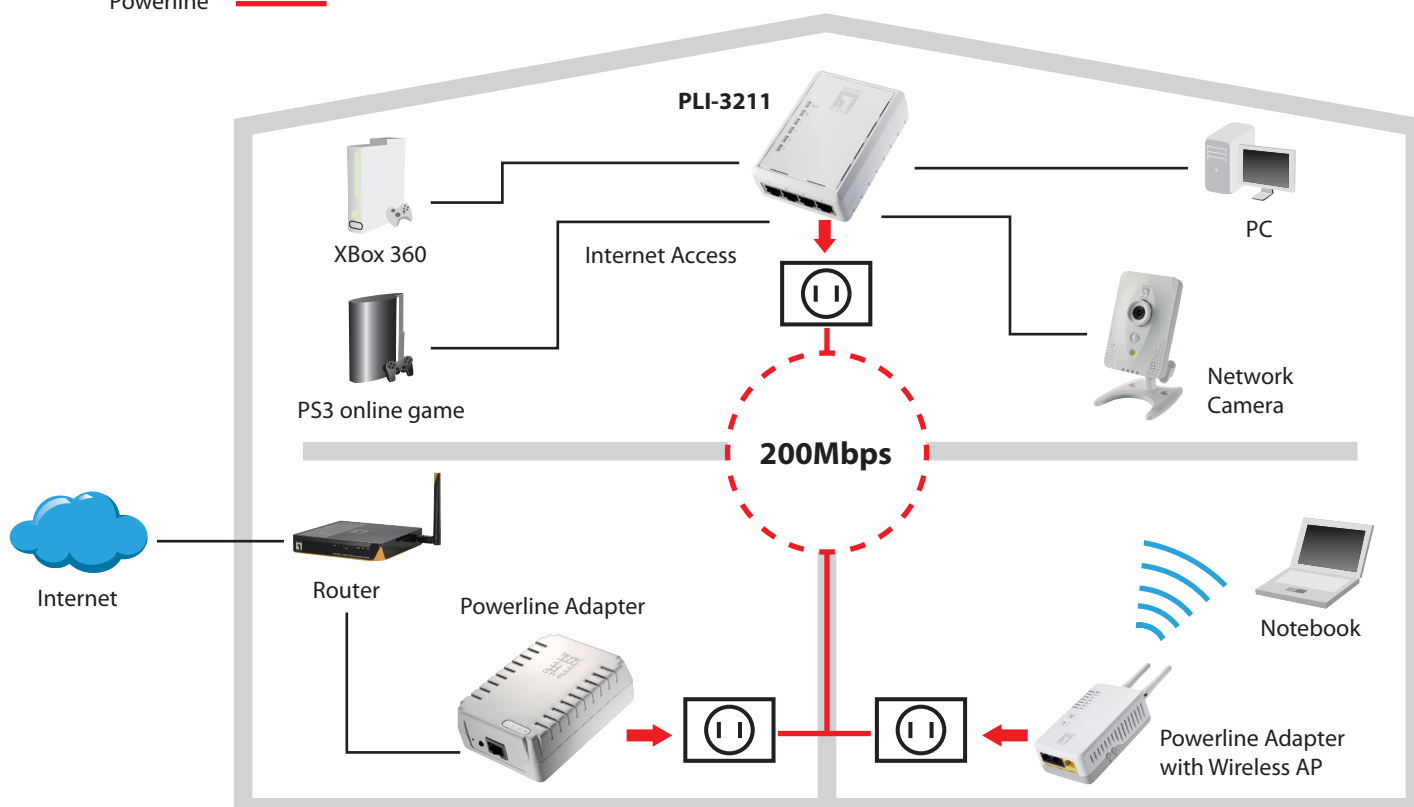

Computer Interface

IEEE802.3 (10BASE-T)
IEEE802.3u (100BASE-T)

Standards

IEEE1901/ HomePlug AV

Network Interface

Four RJ-45 (10/100Base-T Ethernet) support 200Mbps Power Line Port

Security

128-bit AES Link Encryption with Key Management

Software

Utility for Microsoft Windows 98 SE, ME, 2000, XP, and 32-bit Vista, 7

Data Transfer Rate

200 Mbps over Powerline and 10/100Mbps over Ethernet

Modulation Schemes

OFDM Symbol Modulation on Line synchronization
1024/256/64/16/8 - QAM, QPSK, BPSK, ROBO Carrier Modulation

Frequency Band

2 ~ 28 MHz

Additional Protocols

Mix of TDMA and CSMA/CA channel access scheme;
CO device generates a periodic beacon carrier for channel access scheme

Operation Range

Estimated range of 300m in wall power lines

Cabling

100Base-T Cat. 5e or above UTP cable

Operating Temperature

0°C to 40°C

Storage Temperature

-20°C to 70°C

Humidity

10% to 90% (non-condensing)

Power Input

100 ~ 240V @ 50/60Hz Internal

Power Save

Standby Mode >1W

Housing

Plastic (105mm x 76mm x 33mm)

Software Utility

Device Detect/Diagnostic, NEK Password Setup for Local and Remote Device Windows 2000, ME, NT, XP, or Vista, 7 for Initial Setup

LED

Power: on / off

PLC link: red / orange / green / off

Ethernet link 1 through 4: solid / blinking/ off

Certifications

HomePlug AV PowerLine Specification
FCC Class B / CE Mark / HomePlug Certification

Product Diagram

Ethernet Cable (RJ-45) ———
Powerline ———