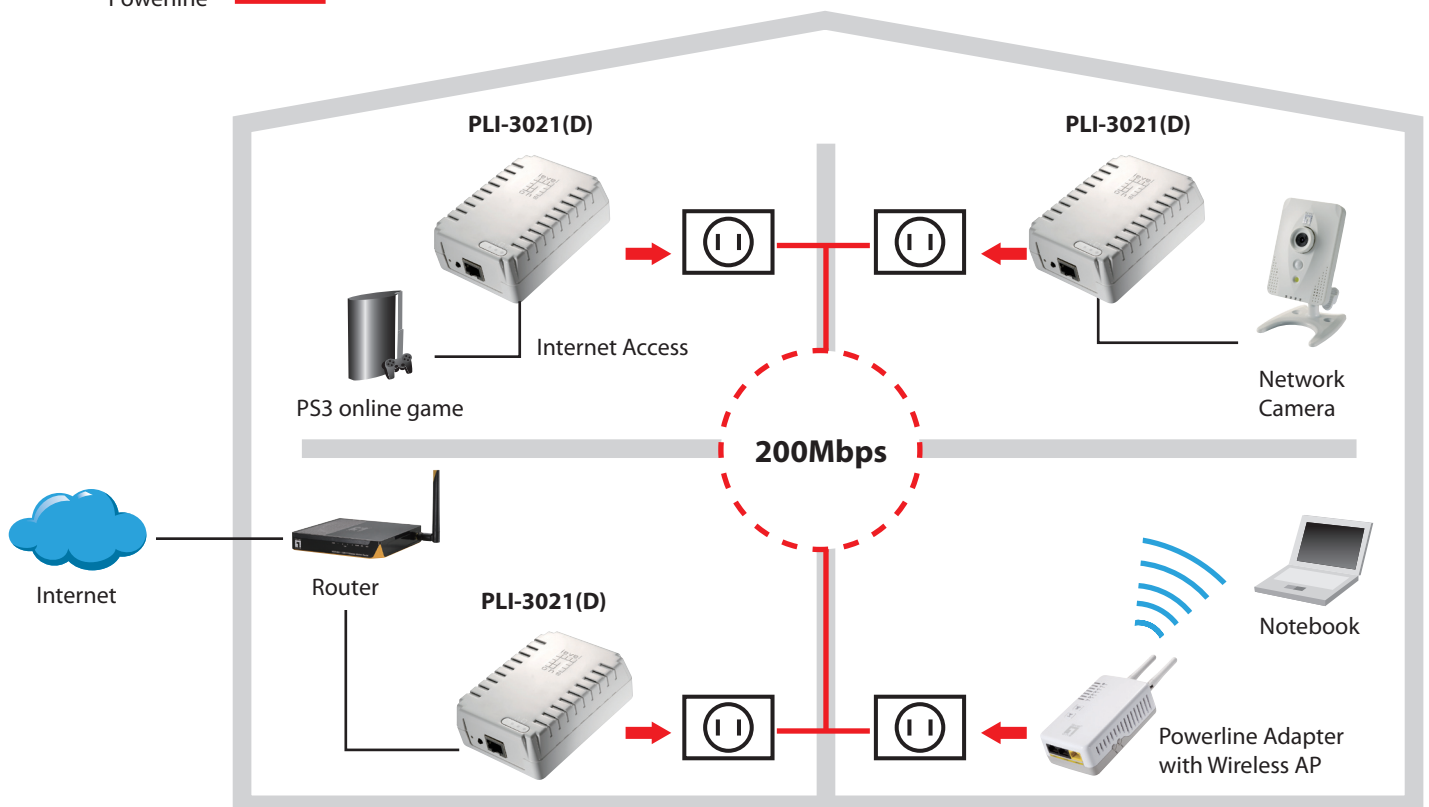

Technical Specification

Computer Interface

IEEE802.3; IEEE802.3u

Standards

HomePlug AV

Network Interface

One RJ-45 (10/100Base-T Ethernet) support 200Mbps Power Line Port

Security

128-bit AES Link Encryption with Key Management

Software

Utility for Microsoft Windows 98 SE, ME, 2000, XP, and 32-bit Vista, 7

Data Transfer Rate

200 Mbps over Powerline and 10/100Mbps over Ethernet

Modulation Schemes

OFDM Symbol Modulation on Line synchronization
1024/256/64/16/8 - QAM, QPSK, BPSK, ROBO Carrier Modulation

Frequency Band

2 ~ 28 MHz

Additional Protocols

Mix of TDMA and CSMA/CA channel access scheme; CO device generates a periodic beacon carrier for channel access scheme

Operation Range

Estimated range of 300m in wall power lines

Cabling

100Base-T Cat. 5e or above UTP cable

Operating Temperature

0°C to 40°C

Storage Temperature

-20°C to 70°C

Humidity

10% to 90% (non-condensing)

Power Input

100 ~ 240V @ 50/60Hz Internal

Power Save

Standby Mode <1W

Housing

Plastic (99mm x 73mm x 34mm)

Software Utility

Device Detect/Diagnostic, NEK Password Setup for Local and Remote Device Windows 2000, ME, NT, XP, or Vista, 7 for Initial Setup

LED

PL – Link/Act; Traffic-Link/Act; ETH – Link/Act

Certifications

HomePlug AV PowerLine Specification
FCC Class B / CE Mark / HomePlug Certification

Product Diagram

Ethernet Cable (RJ-45) ————
Powerline —————