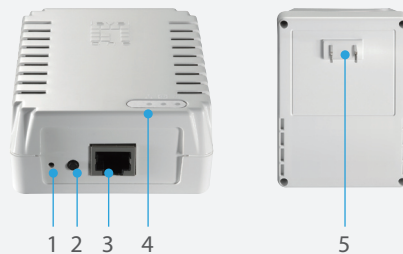

1. Reset Button
2. Security Push Button
3. RJ-45 Ethernet Port
4. LED Indicators
5. Power Plug

Key Features

- Designed for High-Definition multimedia streaming
- Built-in QoS engine for prioritized audio and video streaming
- Data rate of up to 200Mbps over existing electrical wiring
- 128-bit AES encryption for network protection enhancement
- Simple Plug-and-Play installation
- Easy-to-use utility for powerline network management

Works Well With

FCS-0031
Megapixel PIR Lighting PoE
Network Camera