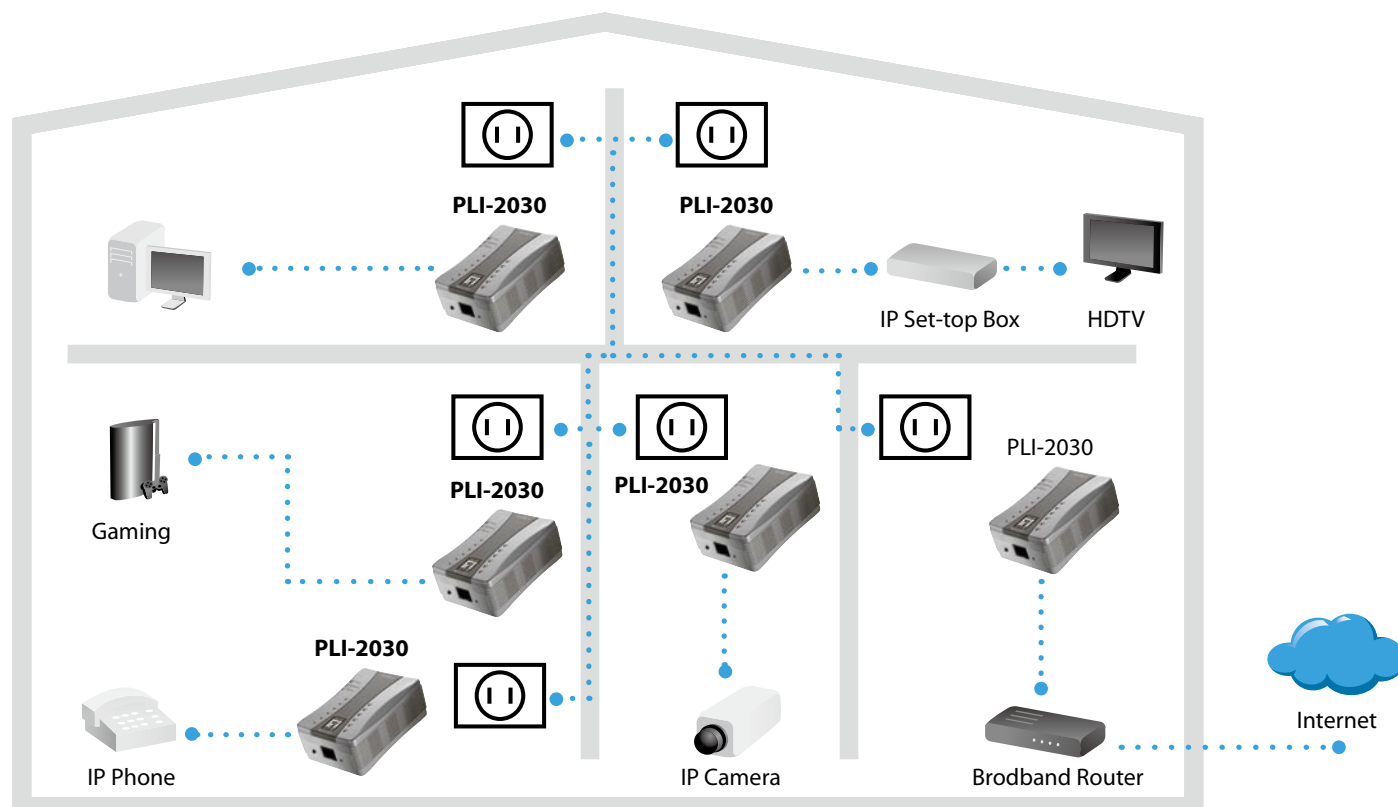

Technical Specification

Network Protocol Compatibility

IEEE 802.3 (10Base-T) Ethernet
IEEE 802.3u (10Base-Tx) Fast Ethernet
IEEE 802.3x (Half-duplex back pressure)
IEEE 802.3x (Full-duplex flow control)

Port

10/100Mbps Ethernet RJ-45
Auto-negotiation, Auto MDI/MDIX

Modulation

1024/256/64/16/8 QAM, QPSK, BPSK

Frequency Band

2 Mhz to 30 Mhz

Security

128-bit AES Link Encryption with key management

Button

Hardware Security Button
Reset Button

Data Rate

Up to 200 Mbps

LEDs

Power
HomePlug Link/Act
Ethernet Link/Act

OS Supported for included Network Utility

Windows TM 2000/XP *

Power input

AC 100-240V, 50~60 Hz
USA, EU, UK and AU Power Plug available

Temperature

Operating: 0°C~45°C
Storage: -25°C~70°C

Humidity

Operating: 10% ~ 90% (non-condensing)

Dimension (L x W x H)

103.0mm x 71.5mm x 38.0mm

EMI and Safety

FCC Part 15 Class B, 3-home FCC Certificate
CE Mark
UL, cUL IEC950
CE LVD

Product Diagram

Order Information

PLI-2030: 200Mbps HomePlug AV

Package Contents

PLI-2030, Ethernet Cable, CD Manual/Utility, Quick Installation Guide