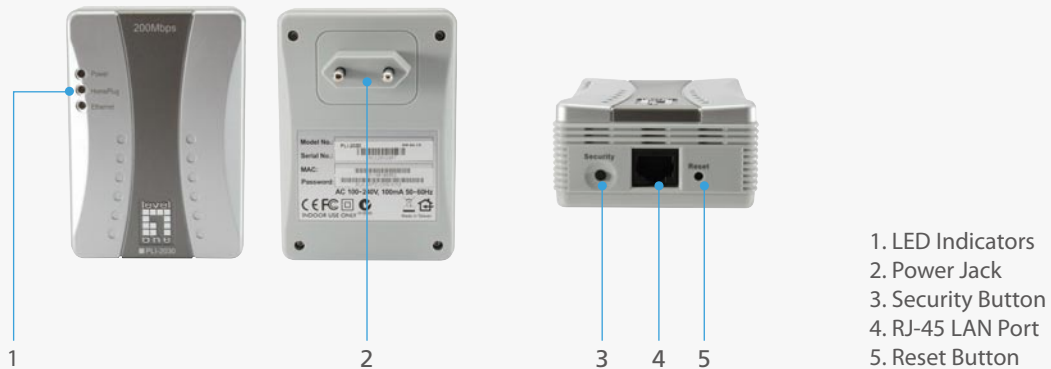

PLI-2030

200Mbps HomePlug AV

H/W Version: 2

LevelOne HomePlug AV delivers 200Mbps Network Speeds

The HomePlug AV, PLI-2030, from LevelOne is a high definition home plug Ethernet adapter that is an ideal and cost-effective remedy for streaming high quality video and audio over the home network.

Utilizing the home power line infrastructure

The PLI-2030 establishes an instant home network by pairing simply plugging it into an AC outlet close to a router and another PLI-2030 close the networking device you want to connect to the network.

Built-in QoS for fast network speeds

The PLI-2030 HomePlug AV has a built-in Quality of Service (QoS) feature that ensures that necessary bandwidth for streaming multimedia high quality video and audio over the home network is available. The PLI-2030 is the best home networking solution for VoIP calls, streaming video and audio as well as popular gaming consoles like the Sony Play station, Microsoft's Xbox that requires high-speed Internet connectivity.