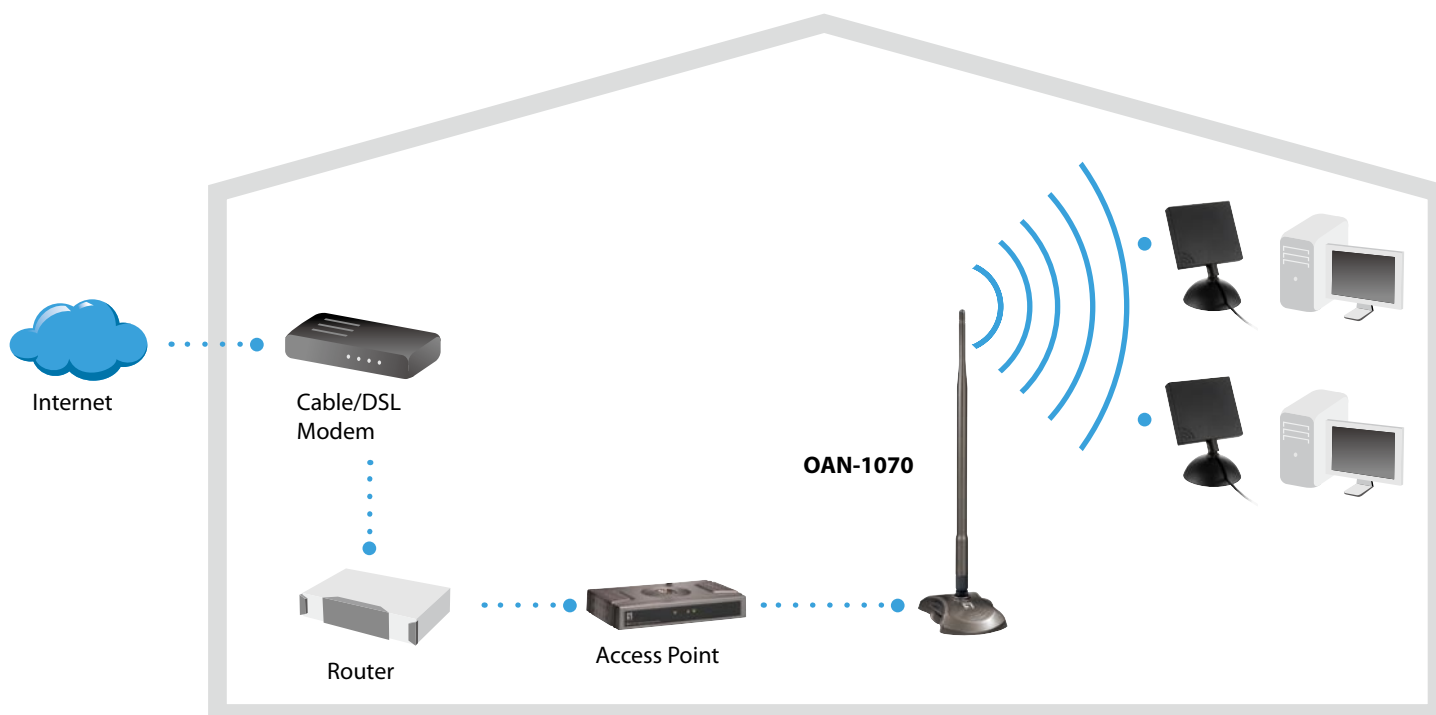

Omni-directional 7dBi Indoor Antenna

OAN-1070

H/W Version: 1

LevelOne OAN-1070 7dBi Omni-directional Indoor Antenna is a desktop antenna that provides further distance connection up to 400~450 meters for 802.11b/g/n wireless network by improved signal strength and quality. With the unique design, the antenna can be easily placed in the limited desk space in order to achieve the best wireless coverage.

This antenna kit comes with antenna and the built-in 1.5m GDC-101 extension cable and has been tested for interoperating with LevelOne wireless product equipped with reverse SMA Male connector and detachable antennas.

Key Features

- For IEEE 802.11b/g/n Wireless applications in 2.4GHz frequency range
- Provides stable signals and extends coverage
- Omni-directional operation
- Easy to located in limited space
- Easy to install
- GDC-101 1.5m cable for wireless device with SMA plug reverse oconnector

Humidity

92% @ 25°C

Weight

90 gw

Dimension

70mm x 115mm x 300mm

Product Diagram

Radiation Pattern