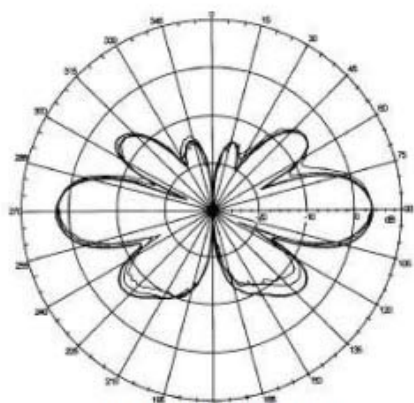

VSWR

2.0:1 Max

Polarization

Linear, Vertical

HPBW / V

23°

HPBW / H

360°

Humidity

92% @ 25°C

Weight

90 gw

Dimension

70mm x 115mm x 300mm

Product Diagram

Radiation Pattern