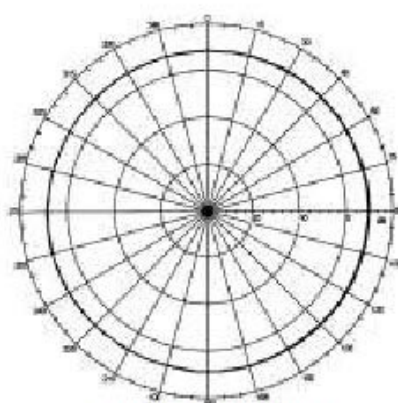

H-Plane Co-polarization