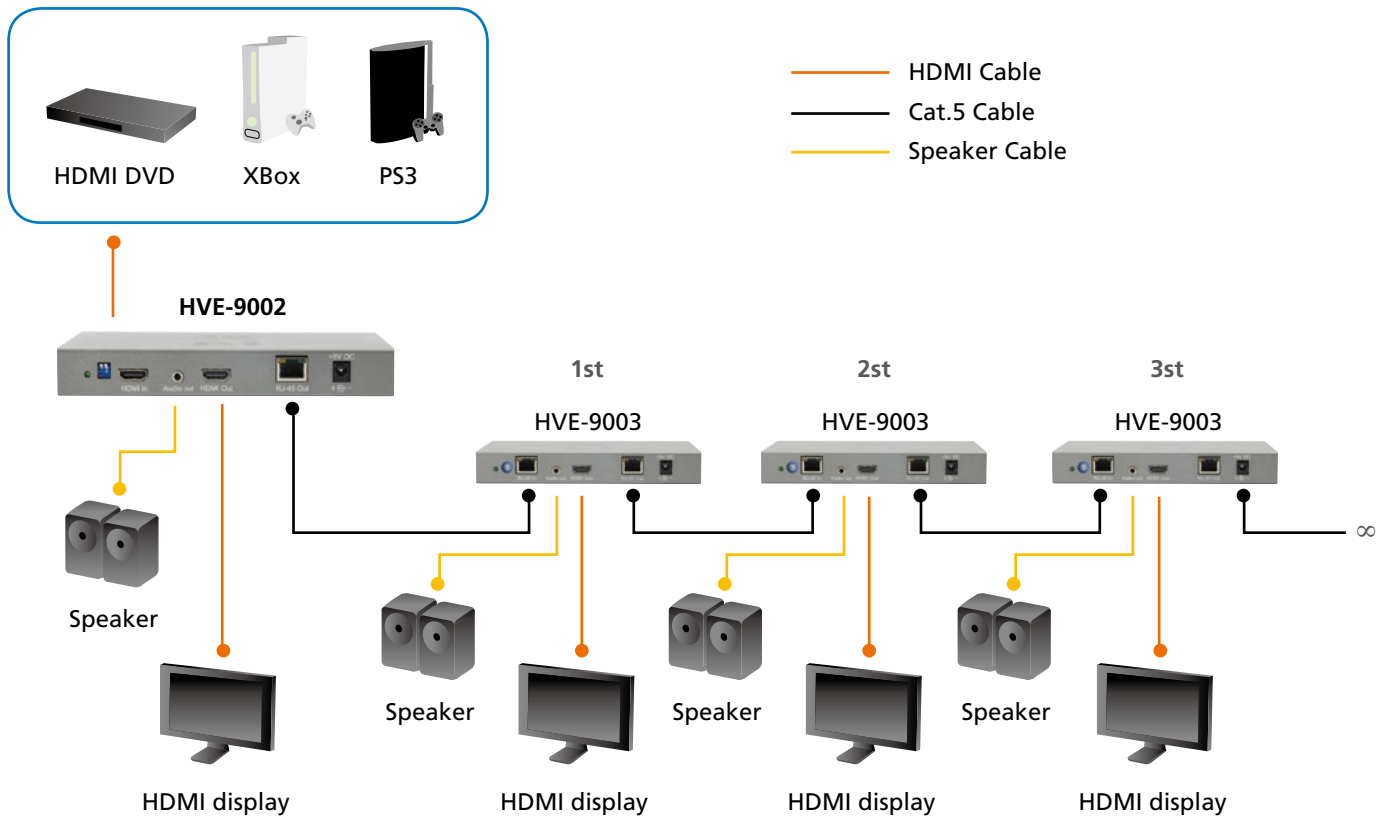

Technical Specifications

Model No.	HDMI Transmitter			HDMI Receiver	
	HVE-9001	HVE-9002	HVE-9003	HVE-9900	HVE-9000
Product Name	HDSpider™ HDMI Cat.5 Sender	HDSpider™ HDMI Cat.5 Sender+ 1HDMI Out	HDSpider™ HDMI Cat.5 Sender (Cascadable)	HDSpider™ HDMI Cat.5 Receiver (Short)	HDSpider™ HDMI Cat.5 Receiver (Long)
RJ-45 Input	-	-	1	1	1
RJ-45 Output	1	1	1	-	-
HDMI Input	1	1	-	-	-
HDMI Output	-	1	1	1	1
Max Resolution	1080i/1080p @60m/40m			1080i/1080p @15m/20m	1080i/1080p @60m/40m
Cascadable	-	-	∞	-	-
Audio	7.1-channel				
LED	Power and Activity				
Power Consumption	5V/2Am	5V/4Am		-	5V/2Am
Dimensions(mm)	87 L x 60 W x 25 H	180 L x 108 W x 27 H		45 L x 25 W x 20 H	87 L x 60 W x 25 H
Operating Temp.	0° C ~40° C				
Storage Temp.	-20° C ~ 60° C				
Humidity	20% ~ 90% Non-Condensing				

Product Diagram

Order Information

HVE-9002: HDSpider™ HDMI Cat.5 Sender + 1HDMI Out

Package Contents

HVE-9002, Power Adapter, User Manual