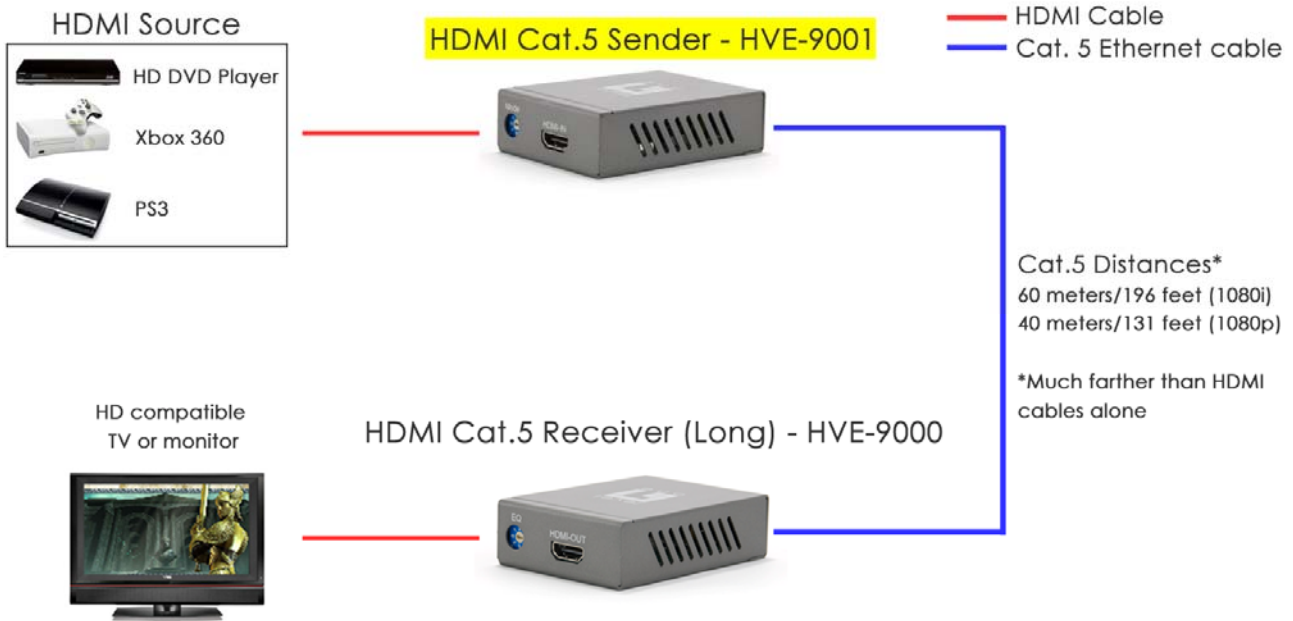

What does a Cat.5 sender do?

This compact device is deployed at the HD source, generally connected to an HD player, PS3, or Xbox 360. HVE-9001 accepts the HD signal from the short HDMI cable and then uses Cat.5 cable to send the HDMI signal to the receiver. It also has a built-in equalization knob to help you fine tune your HD signals to achieve the highest-quality available.

To see this device in action, please see the diagram below.

Related Products

HDSpider™ HDMI Cat.5 Receiver (Long)

HVE-9000

HDSpider™ HDMI Cat.5 Sender + 1 HDMI Out

HVE-9002

Installation Diagram

HVE-9001

Technical Specifications

Model	HVE-9000	HVE-9001	
Description	HDSpider™ HDMI Cat.5 Receiver (Long)	HDSpider™ HDMI Cat.5 Sender	
Video Bandwidth	1.65Gbps	1.65Gbps	
Input	1x RJ-45	1x HDMI	
Output	1x HDMI	1x RJ-45	
Cascading	-	-	
Resolution	1080i/ 1080p@60m/40m	1080i/ 1080p@60m/40m	
Audio	-	-	
Power	5V/2Am	5V/2Am	
Dimensions	87x60x25 (mm)	87x60x25 (mm)	
Weight	160g	160g	
Model	HVE-9002	HVE-9003	HVE-9900
Description	HDSpider™ HDMI Cat.5 Sender + 1 HDMI Out	HDSpider™ HDMI Cat.5 Sender (Cascadable)	HDSpider™ HDMI Cat.5 Receiver (Short)
Video Bandwidth	1.65Gbps	1.65Gbps	1.65Gbps
Input	1x HDMI	1x RJ-45	1x RJ-45
Output	1x HDMI & 1x RJ-45 1x 3.5mm audio socket	1x HDMI & 1x RJ-45 1x 3.5mm audio socket	1x HDMI
Cascading	-	∞	-
Resolution	1080i/ 1080p@60m/40m	1080i/ 1080p@60m/40m	1080i/1080p@25m/15m
Audio	7.1-Ch	7.1-Ch	-
Power	5V/4Am	5V/4Am	-
Dimensions	180x108x27 (mm)	180x108x27 (mm)	45x25x20 (mm)
Weight	430g	430g	25g