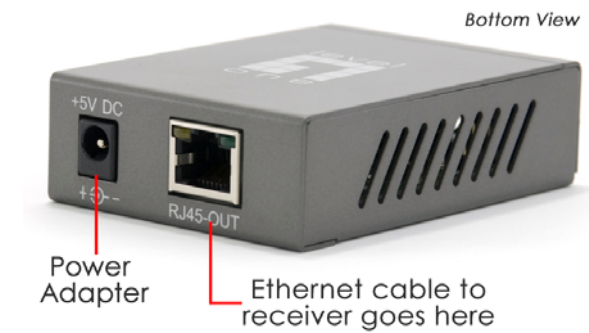

This growing technology is great for displays in many different situations: movie theatres, concert halls, public transportation, malls, shops, airports, schools, etc.

But there is one major challenge system integrators face when working with HDMI: cost. With 10 meter (33 feet) HDMI cables running in the hundreds of dollars, builders need a simple and cost-effective way to deploy large HDMI networks. And it would also be nice to have extended distances as well.

Introducing the HDSpider™ Series from LevelOne

The HDSpider™ Series is a collection of HDMI Cat.5 senders and receivers, offering a full range of HDMI extender solutions. Choose from our 5 different HDSpider extenders to build a flexible network to send your high-quality HDMI signals to greater distances, and at a reduced cost.

What does a Cat.5 sender do?

This compact device is deployed at the HD source, generally connected to an HD player, PS3, or Xbox 360. HVE-9001 accepts the HD signal from the short HDMI cable and then uses Cat.5 cable to send the HDMI signal to the receiver. It also has a built-in equalization knob to help you fine tune your HD signals to achieve the highest-quality available.

To see this device in action, please see the diagram below.