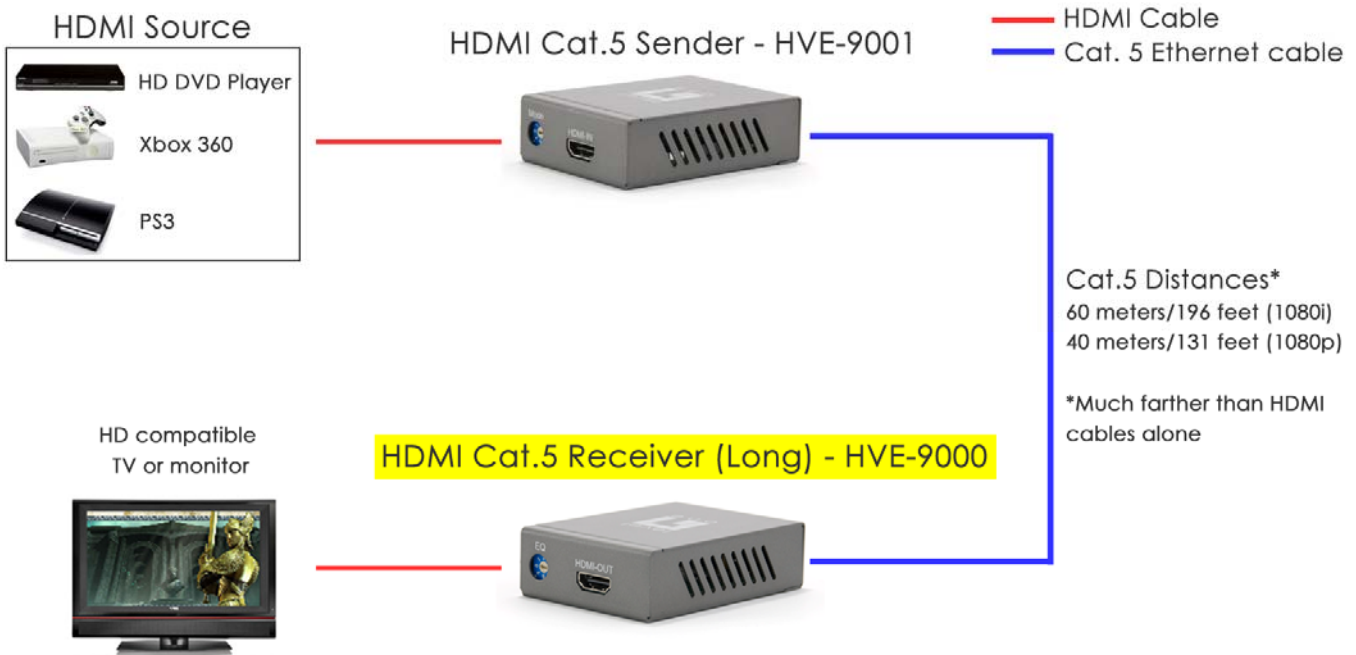

What does a Cat.5 receiver do?

This compact and simple to use device is deployed on the receiving end, where the HD monitor is located. Using Cat.5 cable to send the HDMI signal is the best way to reach extended distances and HVE-9000 also has a built-in equalization knob to help you fine tune your HD network.

To see this device in action, please see the diagram below.

Related Products

HDSpider™ HDMI Cat.5 Sender
HVE-9001

HDSpider™ HDMI Cat.5 Sender + 1 HDMI Out
HVE-9002

Installation Diagram

HVE-9000

Technical Specifications

Model	HVE-9000	HVE-9001		
Description	HDSpider™ HDMI Cat.5 Receiver (Long)	HDSpider™ HDMI Cat.5 Sender		
Video Bandwidth	1.65Gbps	1.65Gbps		
Input	1x RJ-45	1x HDMI		
Output	1x HDMI	1x RJ-45		
Cascading	-	-		
Resolution	1080i/ 1080p@60m/40m	1080i/ 1080p@60m/40m		
Audio	-	-		
Power	5V/2Am	5V/2Am		
Dimensions	87x60x25 (mm)	87x60x25 (mm)		
Weight	160g	160g		
Model	HVE-9002	HVE-9003	HVE-9900	
Description	HDSpider™ HDMI Cat.5 Sender + 1 HDMI Out	HDSpider™ HDMI Cat.5 Sender (Cascadable)	HDSpider™ HDMI Cat.5 Receiver (Short)	
Video Bandwidth	1.65Gbps	1.65Gbps	1.65Gbps	
Input	1x HDMI	1x RJ-45	1x RJ-45	
Output	1x HDMI & 1x RJ-45 1x 3.5mm audio socket	1x HDMI & 1x RJ-45 1x 3.5mm audio socket	1x HDMI	
Cascading	-	∞	-	
Resolution	1080i/ 1080p@60m/40m	1080i/ 1080p@60m/40m	1080i/1080p@25m/15m	
Audio	7.1-Ch	7.1-Ch	-	
Power	5V/4Am	5V/4Am	-	
Dimensions	180x108x27 (mm)	180x108x27 (mm)	45x25x20 (mm)	
Weight	430g	430g	25g	