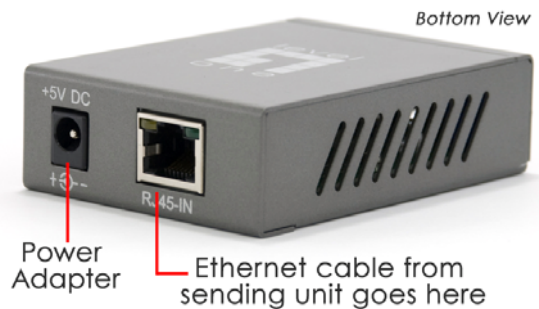

HVE-9000

What is HDMI?

The High-Definition Multimedia Interface (HDMI) is a revolutionary technology that allows viewers to experience the highest quality digital images available. It is able to deliver top-quality video as well as audio over a single cable.

This growing technology is great for displays in many different situations: movie theatres, concert halls, public transportation, malls, shops, airports, schools, etc.

But there is one major challenge system integrators face when working with HDMI: cost. With 10 meter (33 feet) HDMI cables running in the hundreds of dollars, builders need a simple and cost-effective way to deploy large HDMI networks. And it would also be nice to have extended distances as well.

Introducing the HDSpider™ Series from LevelOne

The HDSpider™ Series is a collection of HDMI Cat.5 senders and receivers, offering a full range of HDMI extender solutions. Choose from our 5 different HDSpider extenders to build a flexible network to send your high-quality HDMI signals to greater distances, and at a reduced cost.

What does a Cat.5 receiver do?

This compact and simple to use device is deployed on the receiving end, where the HD monitor is located. Using Cat.5 cable to send the HDMI signal is the best way to reach extended distances and HVE-9000 also has a built-in equalization knob to help you fine tune your HD network.

To see this device in action, please see the diagram below.