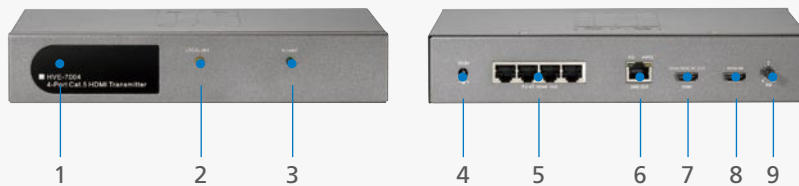

1. Link activity Status
2. Local display Status
3. Power Status
4. Power Jack
5. RJ-45 Output Port
6. Cascadable Port
7. HDMI Output Port
8. HDMI Input Port
9. Equalizer Control Knob

Key Features

- Provides 1080p resolution over 30m
- Support a 80m extension
- HVE-7xxx series features a built-in video fine tuner
- No software needed, "plug-and-play" orientated setup
- HVE-7004 and HVE-7008 offers 4 and 8-port HDMI signal splitting and extension
- Support 4 or 8 simultaneous display connection and provides cascading support for 16 display units
- Fully compliant with HDMI 1.2 and compatible with Mini HDMI Cat-X Extender

Works Well With