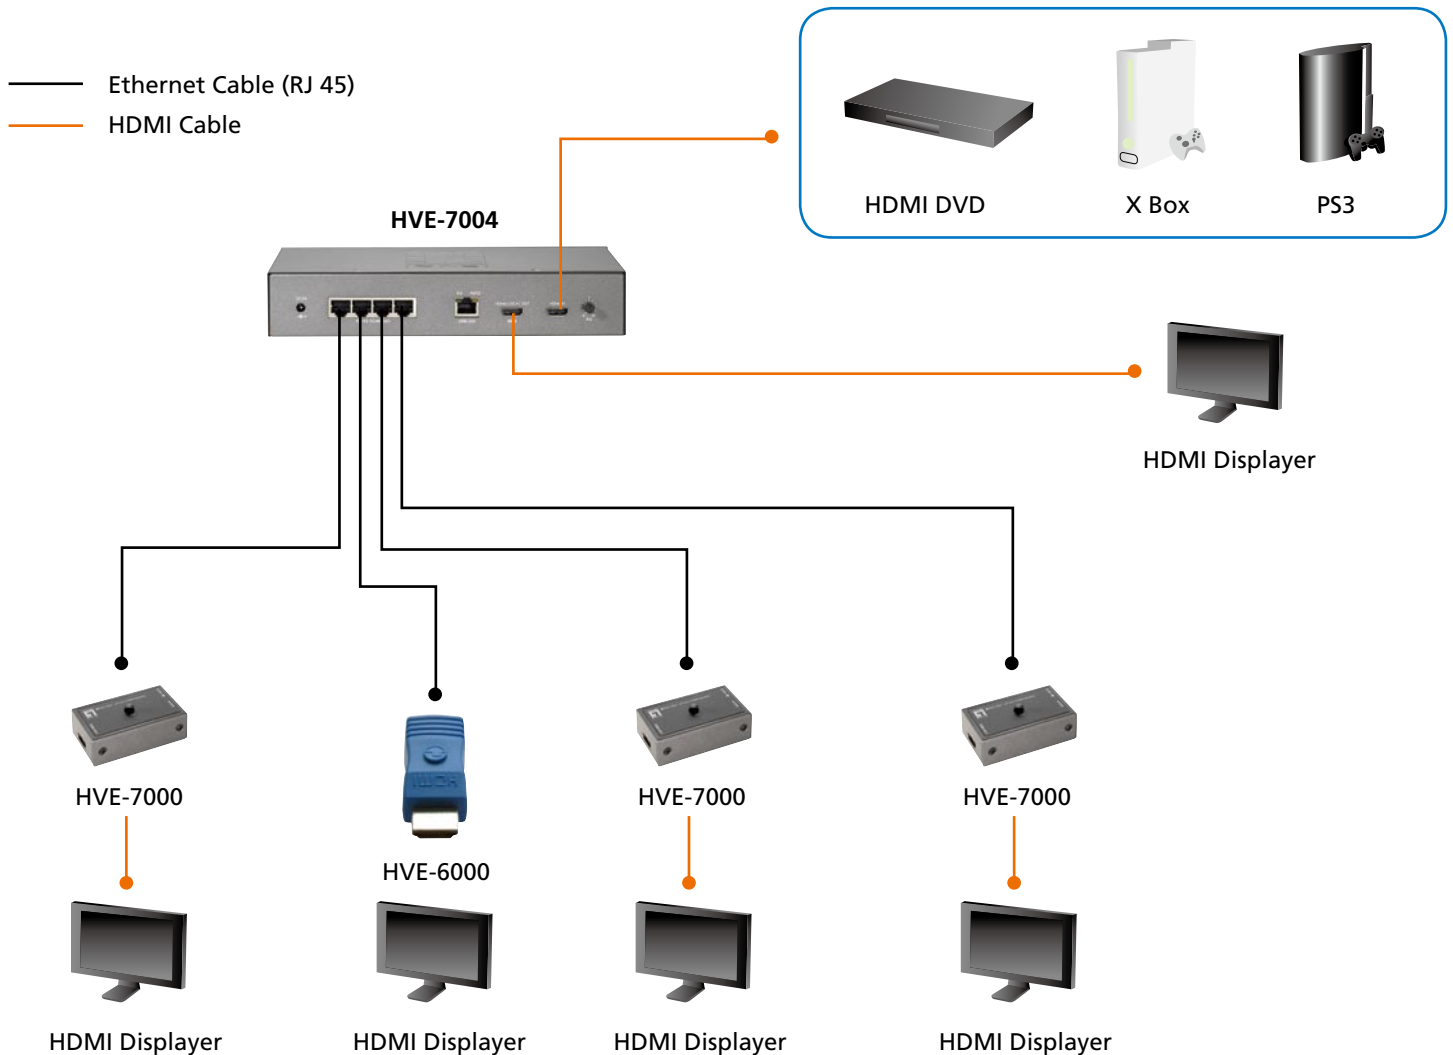

1. Link activity Status
2. Local display Status
3. Power Status
4. Power Jack
5. RJ-45 Output Port
6. Cascadable Port
7. HDMI Output Port
8. HDMI Input Port
9. Equalizer Control Knob

### Key Features

- Provides 1080p resolution over 30m
- Support a 80m extension
- HVE-7xxx series features a built-in video fine tuner
- No software needed, "plug-and-play" orientated setup
- HVE-7004 and HVE-7008 offers 4 and 8-port HDMI signal splitting and extension
- Support 4 or 8 simultaneous display connection and provides cascading support for 16 display units
- Fully compliant with HDMI 1.2 and compatible with Mini HDMI Cat-X Extender

### Works Well With

**HVE-6000**  
Short Range HDMI Receiver

**HVE-7000**  
Long Range HDMI Receiver

### Product Diagram

**Order Information**

**HVE-7004:** 4-Port Cat.5 HDMI Transmitter

**Package Contents**

HVE-7004 x 1

Power adaptor x 1

User Manual x 1