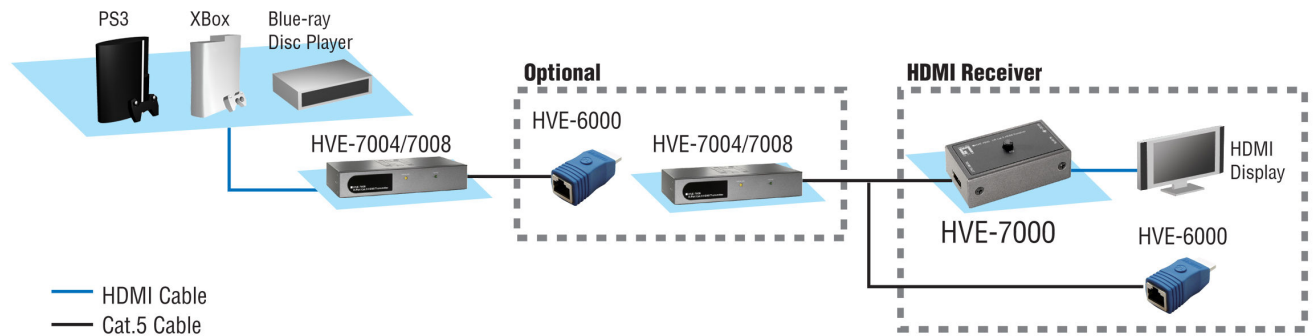

Technical Specifications

Model	HVE-6000	HVE-7000	HVE-7004	HVE-7008
Description	Short Range HDMI Receiver	Long Range HDMI Receiver	4-Port HDMI Transmitter	8-Port HDMI Transmitter
Input	RJ-45 x1	RJ-45 x1	HDMI x1	HDMI x1
Output	HDMI x1	HDMI x1	RJ-45 x4 (signal extension) RJ-45 x1 (cascading) HDMI x1 (local display)	RJ-45 x8 (signal extension) RJ-45 x1 (cascading) HDMI x1 (local display)
Cascading		-	2 Levels	
Resolution	480p/1080i/720p @ 25m	480p @80m 720p/1080i @ 60m 1080p @ 30m	480p @ 80m 1080i/720p @ 60m 1080p @ 30m	
Supported Signal	HDMI 1.2, DVI 1.0			
Power	N/A	DC 5V, 1A	DC 5V, 3A	
Dimensions (L x W x H)	17mm X 18mm X 46mm	69mm x 39mm x 21mm	240mm x 130mm x 44mm	

Product Diagram

Order Information