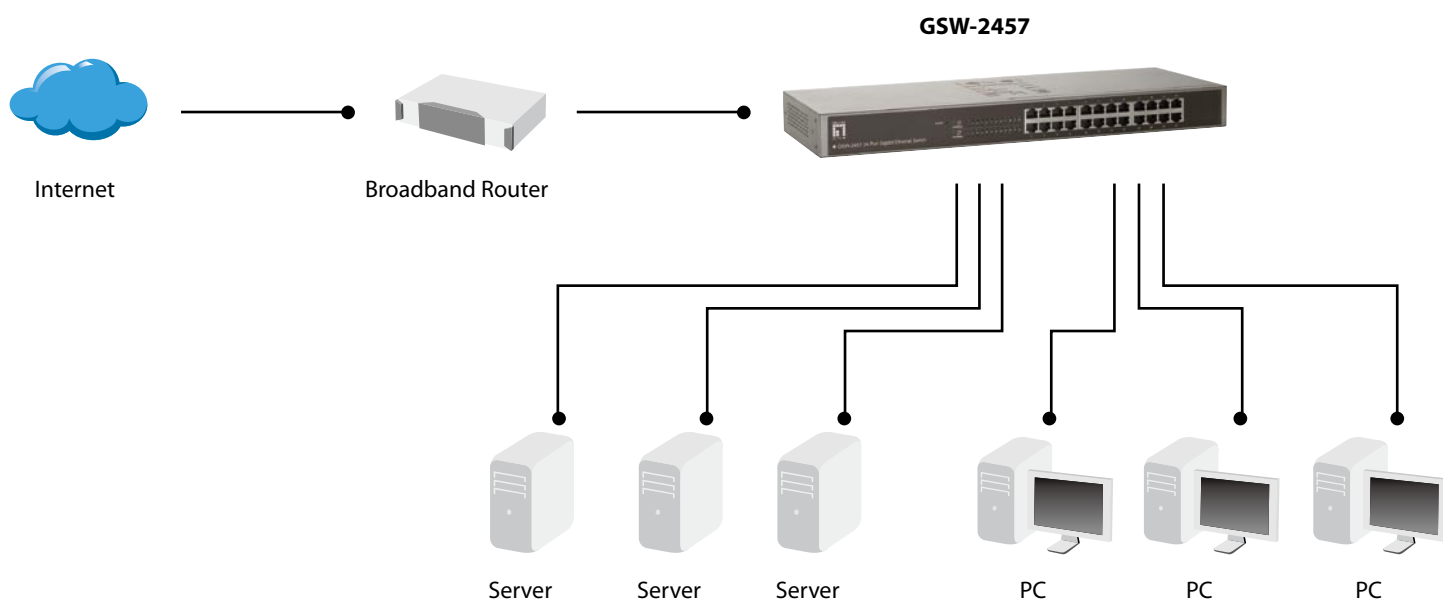

24-Port Gigabit Ethernet Switch

GSW-2457

H/W Version: 2

Gigabit Speed

GSW-2457 is a 24-port Gigabit Ethernet Switch that gives you a high-performance, low-cost, easy-to-use, seamless upgrade to boost your network to 1000 Mbps. Increase the speed of your network backbone to a massive 48Gbps and bring Gigabit speeds all the way to your computers.

Control Your Network

With an 8K MAC address table, the GSW-2457 has no problems remembering where to send the data packets. Also featuring IEEE 802.3x flow control and

IEEE 802.1p Quality of Service functions so you have greater control over your networks. The switch also supports Auto MDI/MDI-X cable detection on all ports to eliminate the need for crossover or Uplink ports for an easy plug-and-play installation.

Rack Mountable

This 19 inch rack mountable switch with internal power is ideal for the professional office environment.

1. Power LED
2. LAN Port LEDs
3. LAN Ports
4. Internal power socket

Key Features

- 24-Port Combo Ethernet Switch for high-performance office networks
- Large 48Gbps Switch bandwidth
- Supports Auto-negotiation and Auto-MDI/MDI-X on all ports
- Support 802.1p QoS
- Store-and-Forward switching architecture
- Compiles with 802.3, 802.3u and 802.3ab standards
- Wire-speed packet filtering and forwarding
- 8K MAC Address and 512KB buffer memory
- 19-inch Rack-Mountable

EMI and Safety

CE/ FCC ClassA

Product Diagram

Order Information

Package Contents

GSW-2457: 24-Port Gigabit Ethernet Switch

GSW-2457

Power Cord