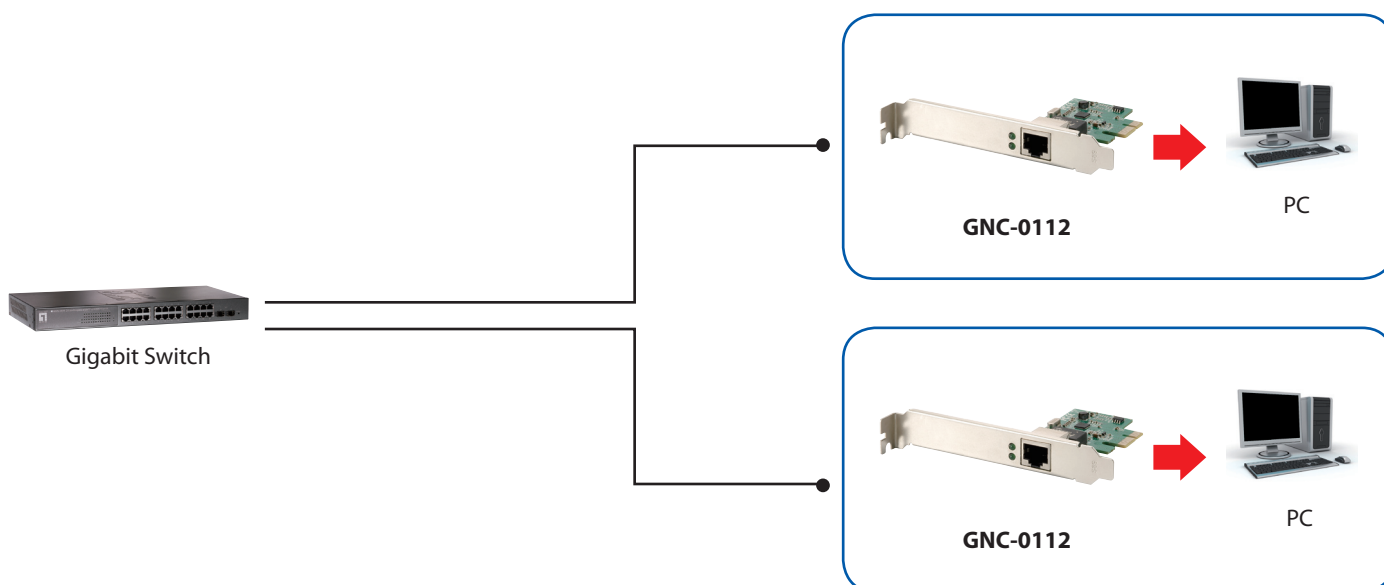

Gigabit Ethernet PCIe Card

GNC-0112

H/W Version: 1

Product Overview

The LevelOne GNC-0112 is a high-performance Gigabit Ethernet adapter with a PCI Express (PCIe) interface that supports PCIe 1.1 standard for full bandwidth capacity up to 2.5Gbps. This adapter supports IEEE 802.3x Flow Control for 1000Mbps half-duplex and 2000Mbps full-duplex dataflow, and an integrated auto-sensing function to ensure it runs at the highest

1. LED Indicator (Link / Activity)
2. RJ-45 Gigabit Ethernet Port
3. PCI-Express

Key Features

- High-speed gigabit network card with PCI Express v1.1 compliant
- Supports single-lane PCI Express for link transmission speed at up to 2.5Gbps
- Supports IEEE 802.1P Layer 2 Priority Queuing for improving traffic flow
- IEEE 802.1Q VLAN allows network segmentation to enhance performance and security
- IEEE 802.3x Flow Control protects against lost packets for reliable data transmission
- Auto-sensing on network speed connectivity
- LED indicator for monitoring link/activity
- Supports Windows 2000/XP/2003/Vista/7

Certification

CE mark Class

Product Diagram

Order Information

Package Contents

GNC-0112: Gigabit Ethernet PCIe Card

GNC-0112

Quick Installation Guide