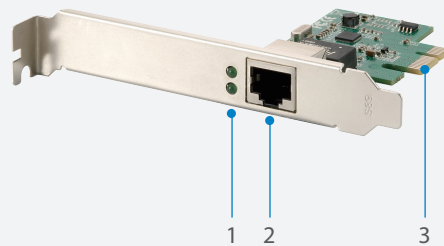

Gigabit Ethernet PCIe Card

GNC-0112

H/W Version: 1

Product Overview

The LevelOne GNC-0112 is a high-performance Gigabit Ethernet adapter with a PCI Express (PCIe) interface that supports PCIe 1.1 standard for full bandwidth capacity up to 2.5Gbps. This adapter supports IEEE 802.3x Flow Control for 1000Mbps half-duplex and 2000Mbps full-duplex dataflow, and an integrated auto-sensing function to ensure it runs at the highest

available network speed - from 10Mbps up to 1000Mbps. It also features IEEE 802.1P layer 2 priority queuing and an IEEE 802.1Q VLAN tag for optimized data traffic and enhanced transmission security. The card is fully compatible with Windows 2000/XP/2003/Vista/7 operating systems. The LevelOne GNC-0112 offers the latest technology for maximizing system performance and increasing productivity.

1. LED Indicator (Link / Activity)
2. RJ-45 Gigabit Ethernet Port
3. PCI-Express

Key Features

- High-speed gigabit network card with PCI Express v1.1 compliant
- Supports single-lane PCI Express for link transmission speed at up to 2.5Gbps
- Supports IEEE 802.1P Layer 2 Priority Queuing for improving traffic flow
- IEEE 802.1Q VLAN allows network segmentation to enhance performance and security
- IEEE 802.3x Flow Control protects against lost packets for reliable data transmission
- Auto-sensing on network speed connectivity
- LED indicator for monitoring link/activity
- Supports Windows 2000/XP/2003/Vista/7

Related Products

GNC-0105T
32-bit Gigabit Ethernet Card

GNC-0106T
32/6-bit Gigabit Ethernet
PCI Card

Technical Specifications

Hardware

Interface

1x 10/100/1000 Mbps Auto-MDIX RJ-45 Port
PCI-Express Revision 1.1 (2.5Gbps)